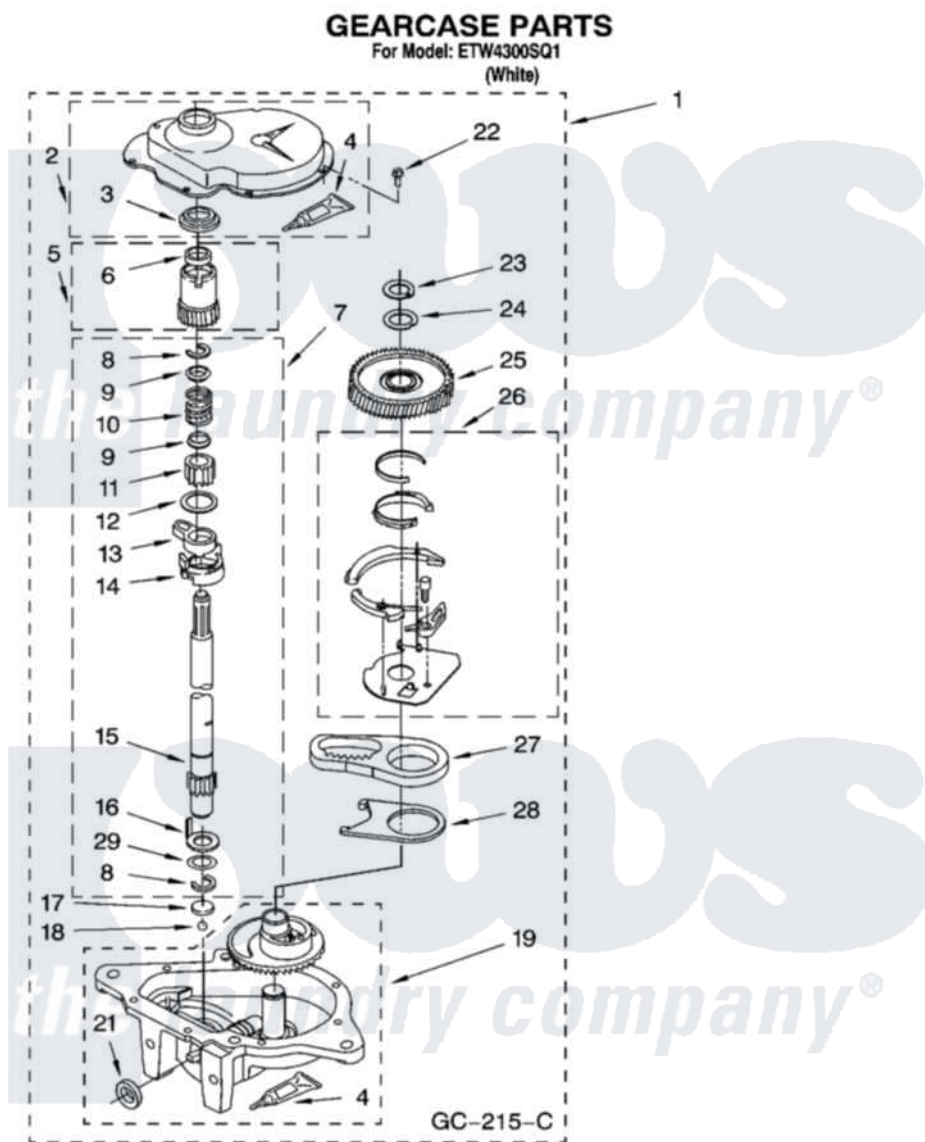

Whirlpool ETW4300SQ1 08 - GEARCASE PARTS, OPTIONAL PARTS (NOT INCLUDED)

12

W10114237

Whirlpool Residential Whirlpool ETW4300SQ1 Washer Parts Parts Diagram 08 - GEARCASE PARTS, OPTIONAL PARTS (NOT INCLUDED)

Click on the part number to view part

Item	Original Part Number	Replaced By	Status	Part Description
1	3360630	3360629		Gearcase
2	285202			Cover, Gearcase
3	3349985			Seal, Gearcase Cover
4	285195			Sealer Sealer, Gasket
5	63320	285362		Gear and Pinion
6	356427			Seal, Spin Pinion
7	389387			Shaft, Agitator
8	90369		Not Available	Ring, Retaining (2)
9	62677			Retainer, Spring
10	62676			Spring, Agitator
11	63273	285509		Shaft, Agitator
12	62619			Washer, Agitator Gear
13	62580	285206		Cam-Agitator
14	62581	285206		Cam-Agitator
15	285509			Shaft, Agitator