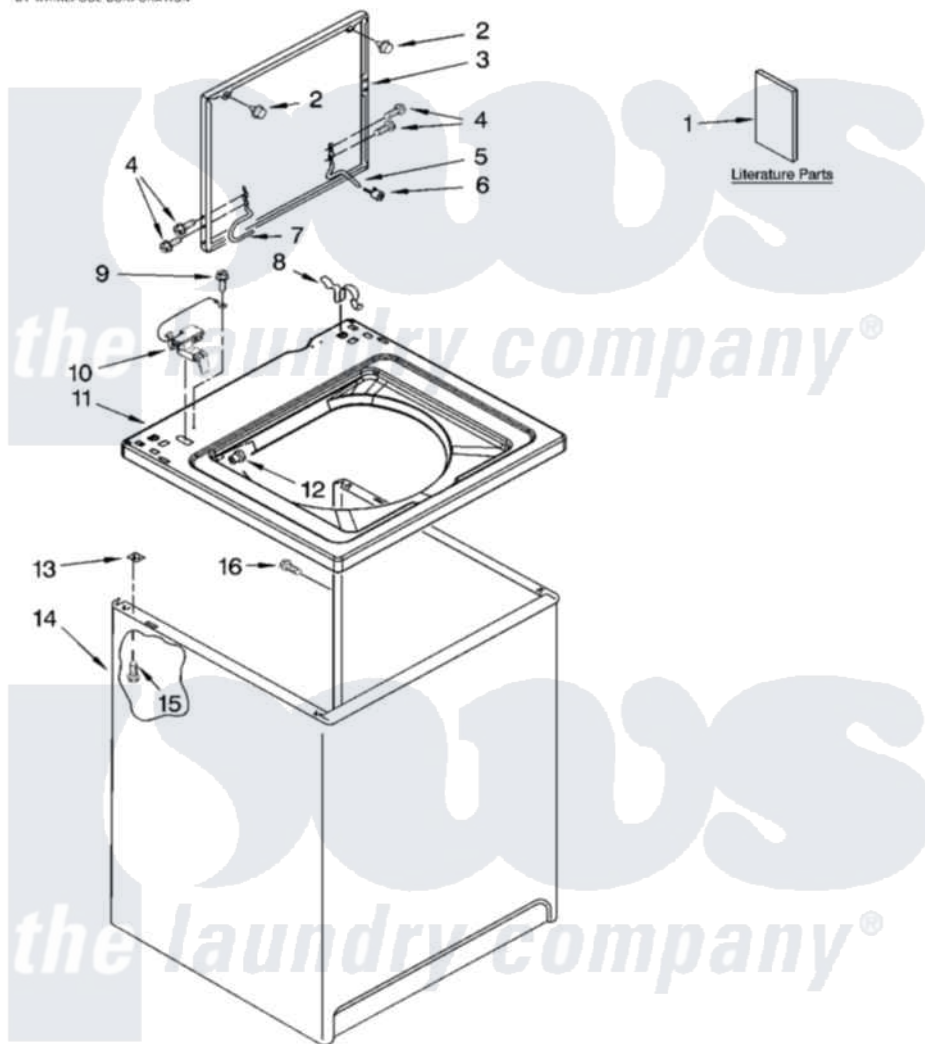

Whirlpool ETW4300TQ0 01 - TOP AND CABINET PARTS

TOP AND CABINET PARTS

For Model: ETW4300TQ0
(White)

AUTOMATIC
WASHER

2-07 Litho in U.S.A. (slc)

1

Part No. W10122429 Rev. A

Whirlpool [Residential Whirlpool ETW4300TQ0 Washer Parts](#) Parts Diagram 01 - TOP AND CABINET PARTS

[Click on the part number to view part](#)

Item	Original Part Number	Replaced By	Status	Part Description
1	W10044800			Installation Instructions
"	W10118699		Not Available	Feature Sheet
"	W10118700		Not Available	Use & Care Guide
"	W10092712		Not Available	Energy Guide
"	W10118358		Not Available	Wiring Diagram
2	9724509			Bumper, Lid
3	W10093681	W10193857		Lid
4	3351355	W10119828		Screw, Lid Hinge Mounting
5	54583			Hinge, Lid
6	19119			Bumper, Lid Hinge
7	8318088			Hinge, Lid
8	62780			Clip, Top And Cabinet And Rear Panel
9	3351614			Screw, Gearcase Cover Mounting
10	8318084			Switch, Lid
11	8559484			Top

12	21258	Bearing, Lid Hinge
13	62750	Spacer, Cabinet To Top (4)
14	63424	Cabinet
15	3390631	Screw, 10-16 X 3/8
16	3357011	308685 Side Trim)