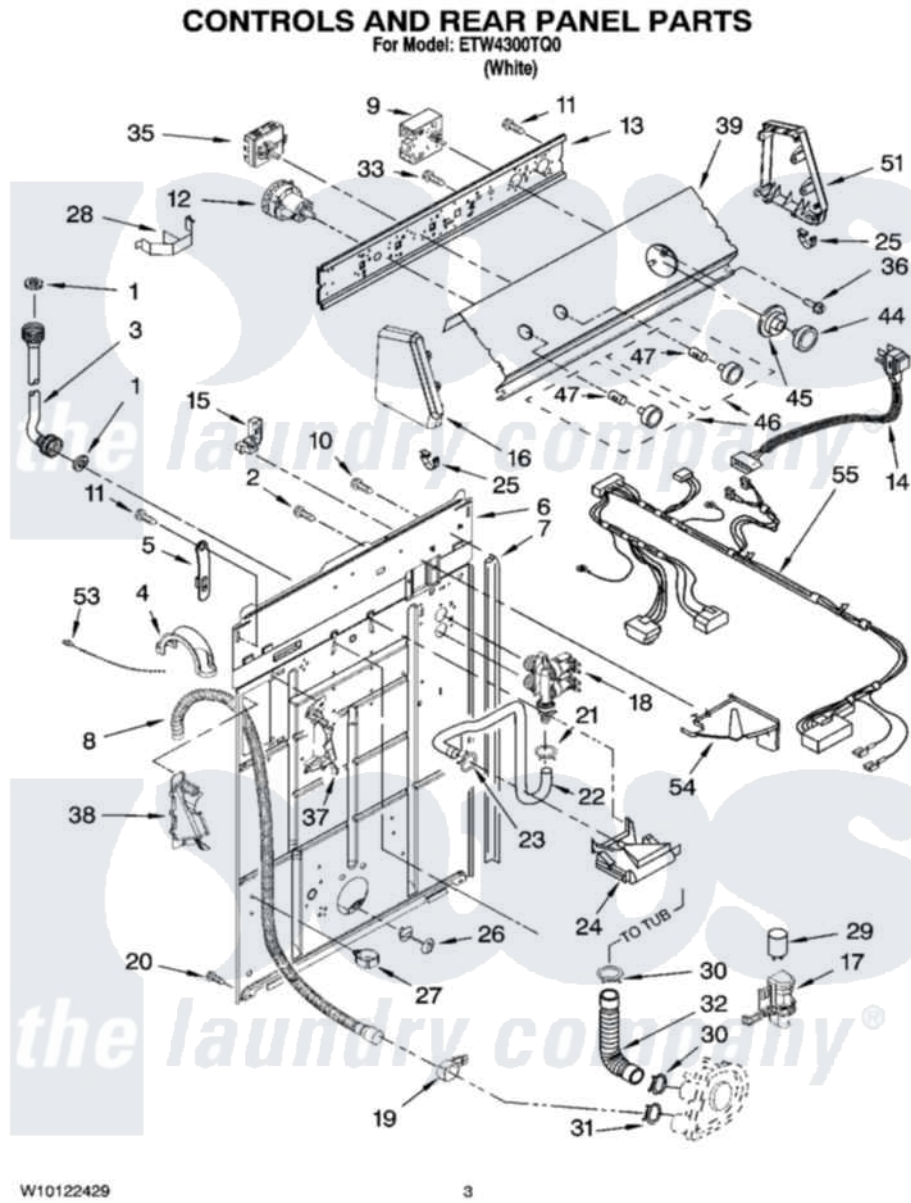

Whirlpool ETW4300TQ0 02 - CONTROLS AND REAR PANEL PARTS

Whirlpool [Residential Whirlpool ETW4300TQ0 Washer Parts](#) Parts Diagram 02 - CONTROLS AND REAR PANEL PARTS

[Click on the part number to view part](#)

Item	Original Part Number	Replaced By	Status	Part Description
1	3976300	16123		Washer Inlet-Hose Miscellaneous Parts Must be Ordered Separately.
2	9740848			Screw, Mixing Valve Mounting
3	8571377	89503		Hose-Inlet
"	8571378	89503		Hose-Inlet
4	8577378			U-Bend, Drain Hose
5	8568314			Strap, Console
6	8318015			Panel, Rear
7	62747			Pad, Rear Panel
8	8559373	W10096921		Drain Hose Assembly
9	8572976			Timer, Control
10	3351614			Screw, Gearcase Cover Mounting
11	90767			Screw, 8A X 3/8 HeX Washer Head Tapping
12	8577845	W10339334		Switch-WL

13	8579677		Bracket, Control
14	3956162	285800	Cord-Power
15	3952821	285777	Relief-Str
16	8579674	8579686	Endcap
17	8318046		Clip, Capacitor
18	3979347	3979346	Valve, Water Inlet And Thermistor Assembly
19	8541668		Clamp, Hose
20	62863	3390631	Screw, 10-16 X 3/8
21	301958	596669	Clamp, Manifold
22	8317974	8317926	Hose, Vacuum Break
23	370450	596669	Clamp, Manifold
24	387606	3360977	Break-Vac
25	8312709		Clip-Console
26	8519200		Support, Rear Panel
27	8541667		Clamp, Hose
28	8055003		Clip, Harness And Pressure Switch
29	8572717		Capacitor, Motor Start
30	3363366	616099	Clamp
31	8317496	285655	Clamp, Hose
32	3951449	285871	Hose
33	3400073		Screw, Ground
35	W10112532		Switch, Water Temperature
36	3400818		Screw, Timer Mounting
37	8541669		Bucket, Drain Hose
38	8541658		Bucket, Drain Hose
39	W10116372		Panel, Console
44	W10110061		Knob, Timer
45	W10110062		Dial, Timer
46	W10110063		Knob, Control
47	8536939		Clip, Knob
51	8579673	8579685	Endcap
53	3347868	W10339879	Tie, Cable
54	8539874		Shield, Suds
55	W10118361		Harness, Wiring