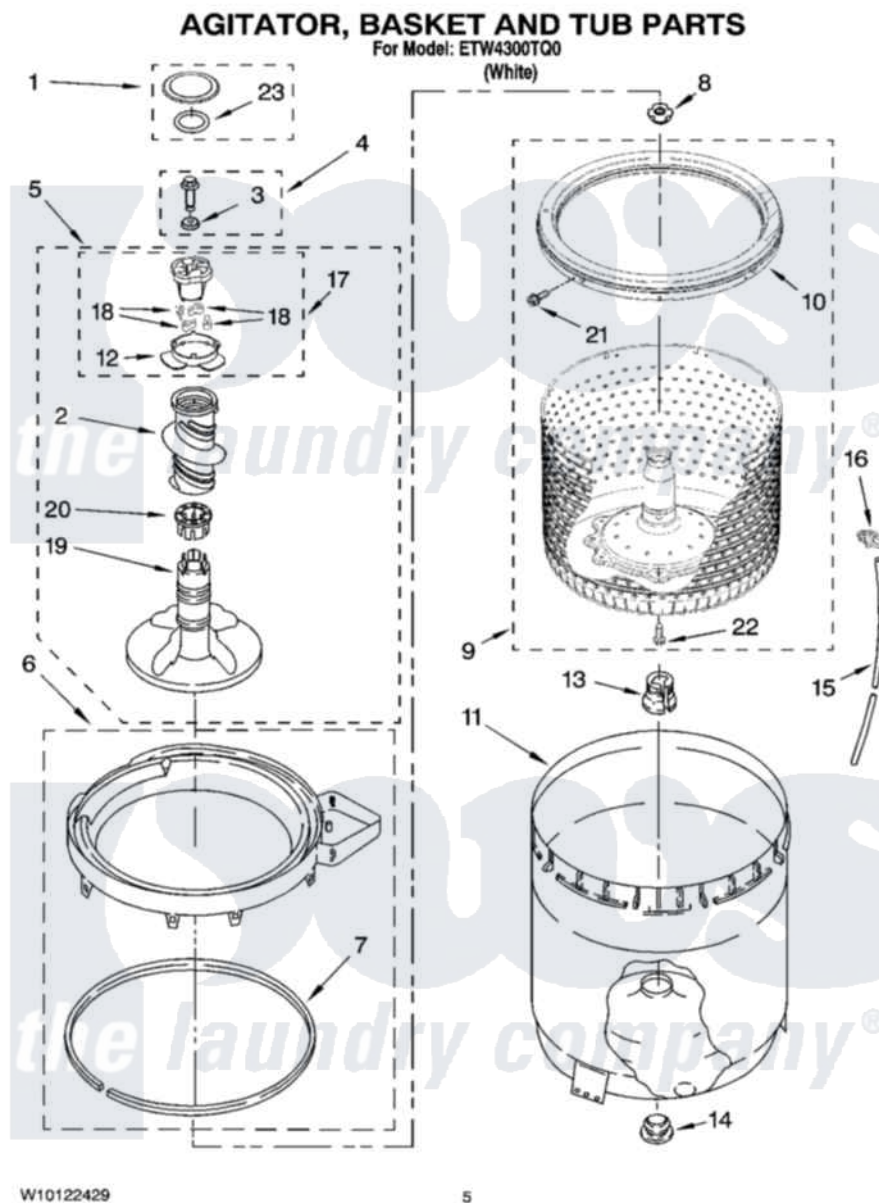

Whirlpool ETW4300TQ0 03 - AGITATOR, BASKET AND TUB PARTS

Whirlpool Residential Whirlpool ETW4300TQ0 Washer Parts Parts Diagram 03 - AGITATOR, BASKET AND TUB PARTS

Click on the part number to view part

Item	Original Part Number	Replaced By	Status	Part Description
1	8565983			Cap And Seal Assembly
2	3360824			Auger, Agitator
3	3949550			Washer
4	358237			Screw And Washer
5	W10093671			Agitator
6	8528150	W10445870		Ring-Tub
7	3976308			Gasket, Tub Ring
8	21366			Nut, Spanner
9	W10042080			Basket And Balance Ring
10	W10042050	W10116946		Balance Ring
11	63849			Strain Relief, Power Cord
12	3363661			Bearing, Driven Cam
13	389140			Tub Block, Basket Drive
14	383727			Gasket, Centerpodt
15	3347780	353244		Hose, Pressure Switch
16	2219077			Clip, Pressure Switch Hose

17	3363662	285748	Cam-Agitator
18	3366877	80040	Dog-Agitator
19	W10093670		Agitator
20	3350389	285587	Washer
21	W10112540		Screw, Balance Ring
22	W10112537		Screw, Adapter Assembly
23	358912		Seal, Agitator Cap