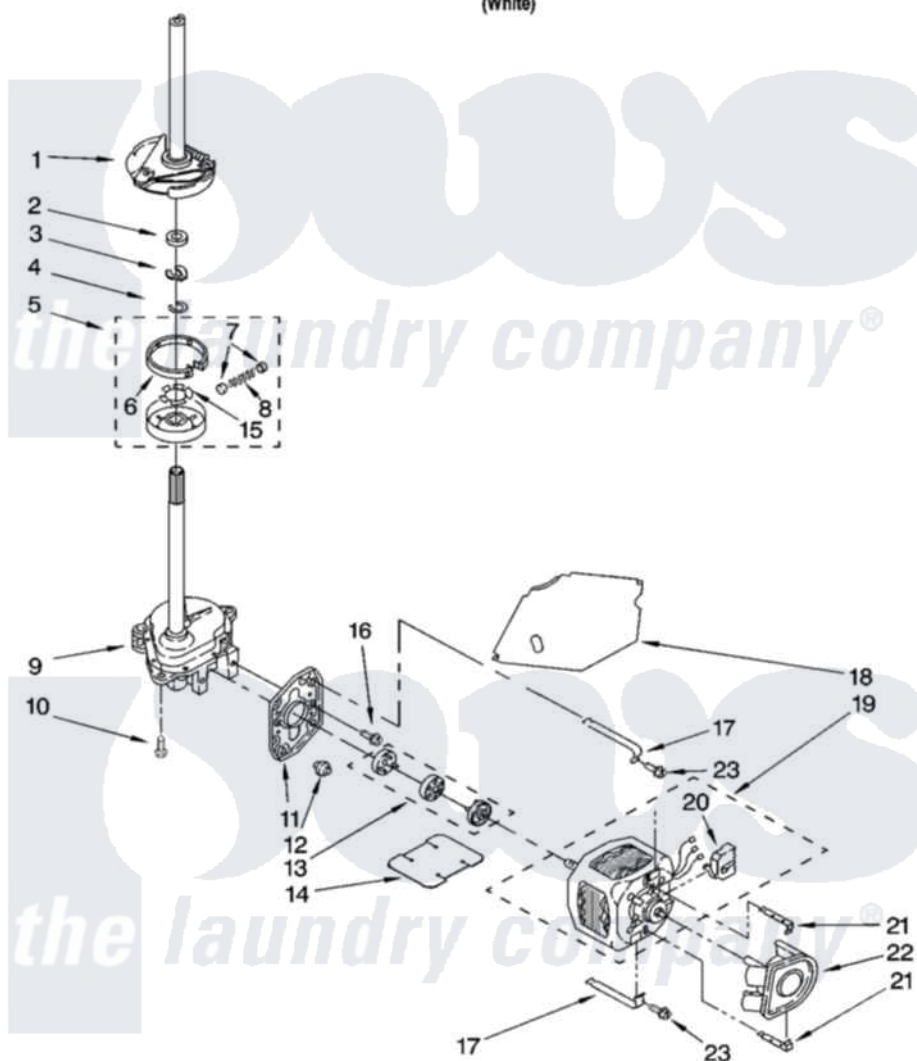

Whirlpool ETW4300TQ0 04 - BRAKE, CLUTCH, GEARCASE, MOTOR AND PUMP PARTS

BRAKE, CLUTCH, GEARCASE, MOTOR AND PUMP PARTS

For Model: ETW4300TQ0
(White)

W10122429

7

Whirlpool [Residential Whirlpool ETW4300TQ0 Washer Parts](#) Parts Diagram 04 - BRAKE, CLUTCH, GEARCASE, MOTOR AND PUMP PARTS
Click on the part number to view part

| Item | Original Part Number | Replaced By | Status | Part Description |
|------|-------------------------|---------------------------|--------|--------------------------------|
| 1 | 388952 | 285792 | | Basketdrive |
| 2 | 63292 | | | Washer, Spin Tube Thrust |
| 3 | 62697 | W10080230 | | Ring, Spin Tube Support |
| 4 | 63283 | 285353 | | Ring |
| 5 | 3951311 | 285785 | | Clutch |
| 6 | 3951308 | 285790 | | Lining |
| 7 | 62646 | | | Cap, Clutch Spring |
| 8 | 3946792 | | | Spring And Damper Assembly |
| 9 | 3360630 | 3360629 | | Gearcase |
| 10 | 3357334 | 3400516 | | Screw Anti-Rattle |
| 11 | 62611 | | | Plate, Motor Mount To Gearcase |
| 12 | 62691 | | | Grommet, Motor |
| 13 | 8559748 | 285753A | | Coupling |
| 14 | 3946532 | | | Shield, Motor |

| | | | |
|----|-------------------------|---------------------------|--------------------------|
| 15 | 3355454 | | Clip, Main Drive |
| 16 | 3400516 | | Screw Anti-Rattle |
| 17 | 3349637 | W10086010 | Retainer, Motor |
| 18 | 3362089 | | Shield, Tub To Motor |
| 19 | 8528158 | 661600 | Motor, Main Drive |
| 20 | 3952056 | | Switch, Main Drive Motor |
| 21 | 8546127 | | Retainer, Pump |
| 22 | 3363394 | | Pump |
| 23 | 3387485 | 273556 | Screw, 10-16 X 5/8 |