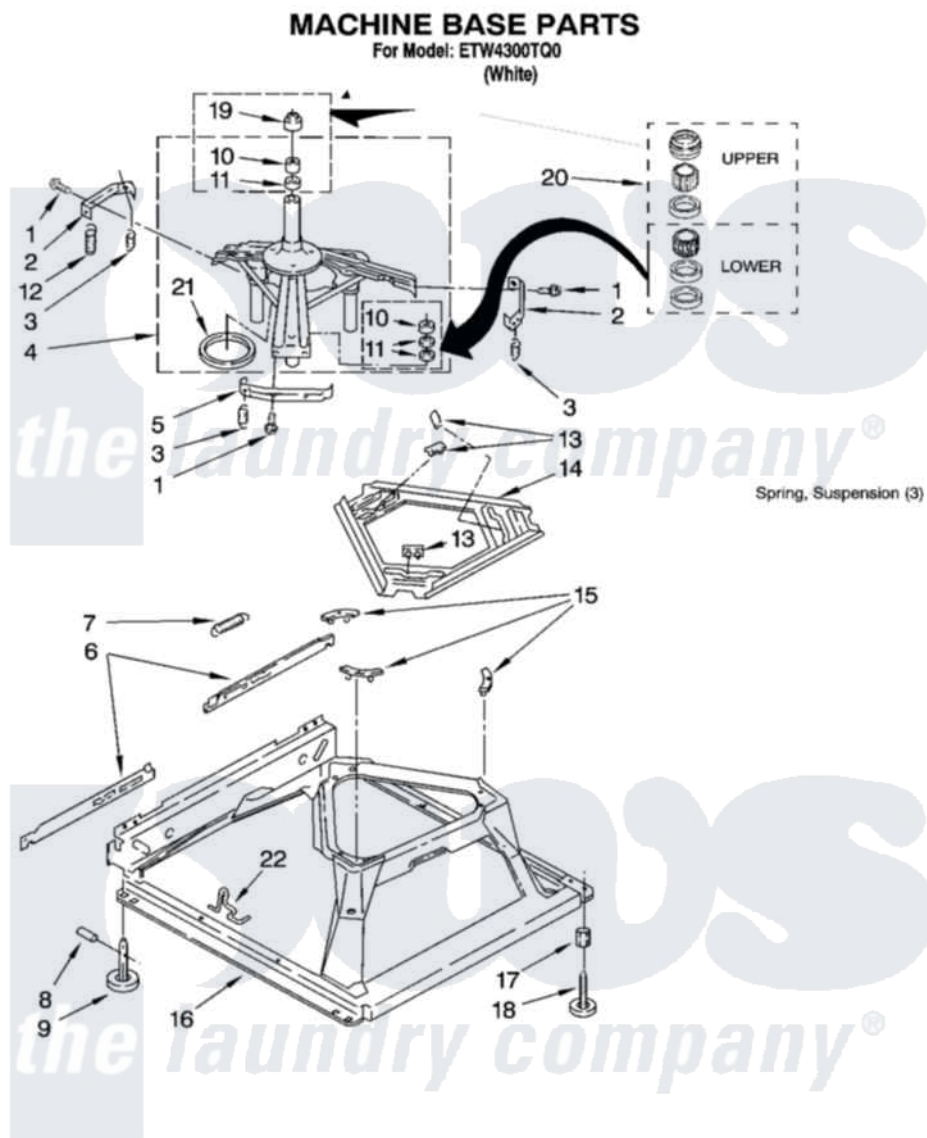

# Whirlpool ETW4300TQ0 05 - MACHINE BASE PARTS

8

W10122429

Whirlpool Residential Whirlpool ETW4300TQ0 Washer Parts Parts Diagram 05 - MACHINE BASE PARTS

[Click on the part number to view part](#)

Item	Original Part Number	Replaced By	Status	Part Description
1	<a href="#">3400076</a>			Screw, Bracket Mounting
2	<a href="#">64067</a>			Bracket, Spring Outer
3	<a href="#">63907</a>			Spring, Suspension
4	8575214	<a href="#">280184</a>		Support
5	<a href="#">64065</a>			Bracket, Spring Outer
6	<a href="#">63466</a>			Link, Leveling Mechanism
7	62597	<a href="#">8316845</a>		Spring
8	<a href="#">62837</a>			Pin, Knurled
9	62596	<a href="#">285244</a>		Feet-Leveling
10	<a href="#">8546455</a>			Bearing, Centerpost
11	357409	<a href="#">359449</a>		Seal, Agitator Shaft
12	8534035	<a href="#">285901</a>		Spring
13	62568	<a href="#">285219</a>		Pad
14	<a href="#">3946509</a>			Plate, Suspension
15	3363660	<a href="#">285744</a>		Pad
16	3946512	<a href="#">285771</a>		Base

17	<a href="#">3359452</a>	Nut, Lock
18	<a href="#">W10001130</a>	Foot, Leveling
19	<a href="#">8577376</a>	Seal, Centerpost
20	<a href="#">285203</a>	Centerpost Bearing Kit
21	<a href="#">63134</a>	Ring, Sound Deadening
22	63806	<a href="#">W10145155</a> Retainer, Suspension Spring