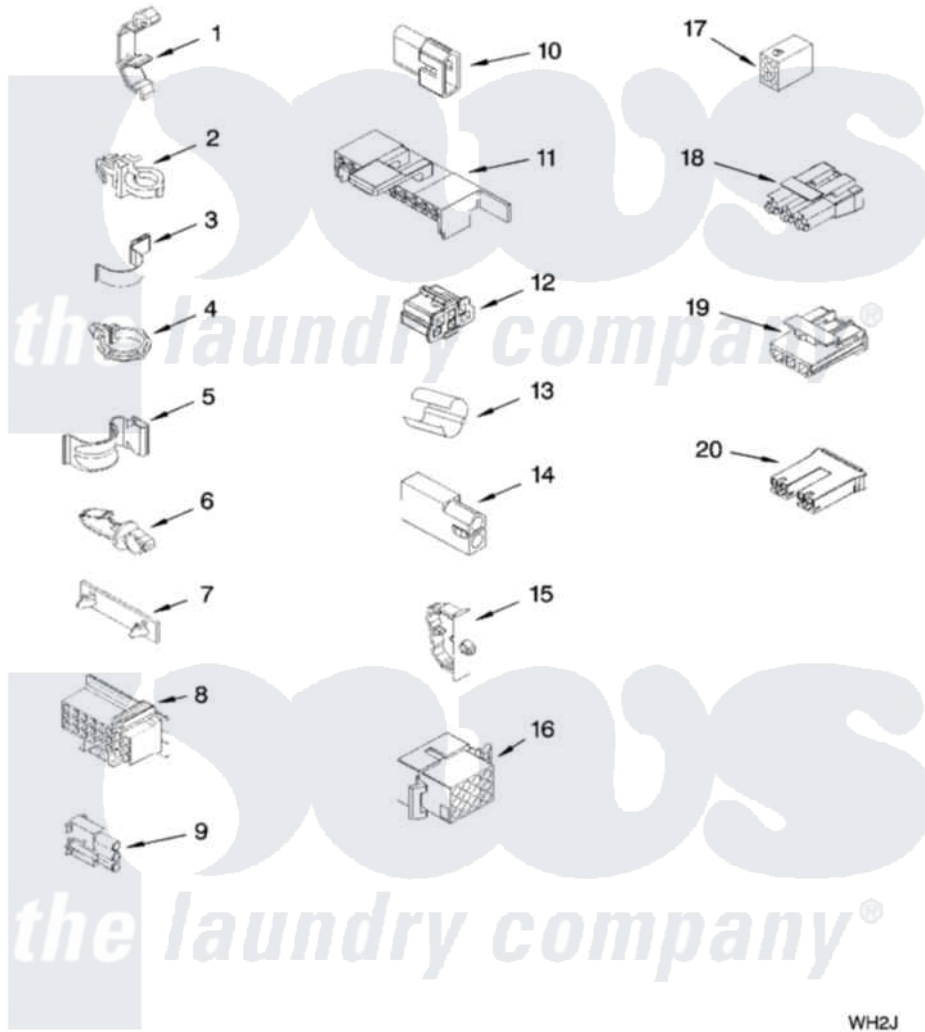

# Whirlpool ETW4300TQ0 06 - WIRING HARNESS PARTS

## WIRING HARNESS PARTS

For Model: ETW4300TQ0  
(White)

WH2J

W10122429

9

Whirlpool [Residential Whirlpool ETW4300TQ0 Washer Parts](#) Parts Diagram 06 - WIRING HARNESS PARTS  
Click on the part number to view part

Item	Original Part Number	Replaced By	Status	Part Description
1	<a href="#">3349557</a>			Retainer, Harness
2	388498		Not Available	Clip, Harness
3	3347812	<a href="#">8528351</a>		Clip
4	3352501	<a href="#">8559320</a>		Restraint, Hose
5	<a href="#">90016</a>			Clip, Pressure Switch Hose
6	3390496	<a href="#">8281256</a>		Clip, Harness
7	<a href="#">389379</a>			Retainer, Side To Feature Panel
8	<a href="#">3948614</a>			Disconnect Block
"	<a href="#">352089</a>			Timer, Block Disconnect
9	<a href="#">62889</a>			Receptacle, Terminal
10	<a href="#">353424</a>			Plug, Terminal
11	<a href="#">62505</a>			Block, Disconnect
12	<a href="#">3347243</a>			Block, Disconnect
13	<a href="#">63523</a>			Harness, Protector
14	<a href="#">717252</a>			Receptacle, Terminal
15	<a href="#">3352944</a>			Clip, Harness

16	3390423		Not Available	Block, Disconnect (12-Way) (Timer) (Use Term. 94613)
17	3347730		Not Available	Receptacle, (6-Way) (Use Term. 94613)
18	3948617	<a href="#">2172937</a>		Connector
19	<a href="#">3360056</a>			Connector
20	<a href="#">3354925</a>			Block, Connector
"	<a href="#">3354926</a>			Block, Connector