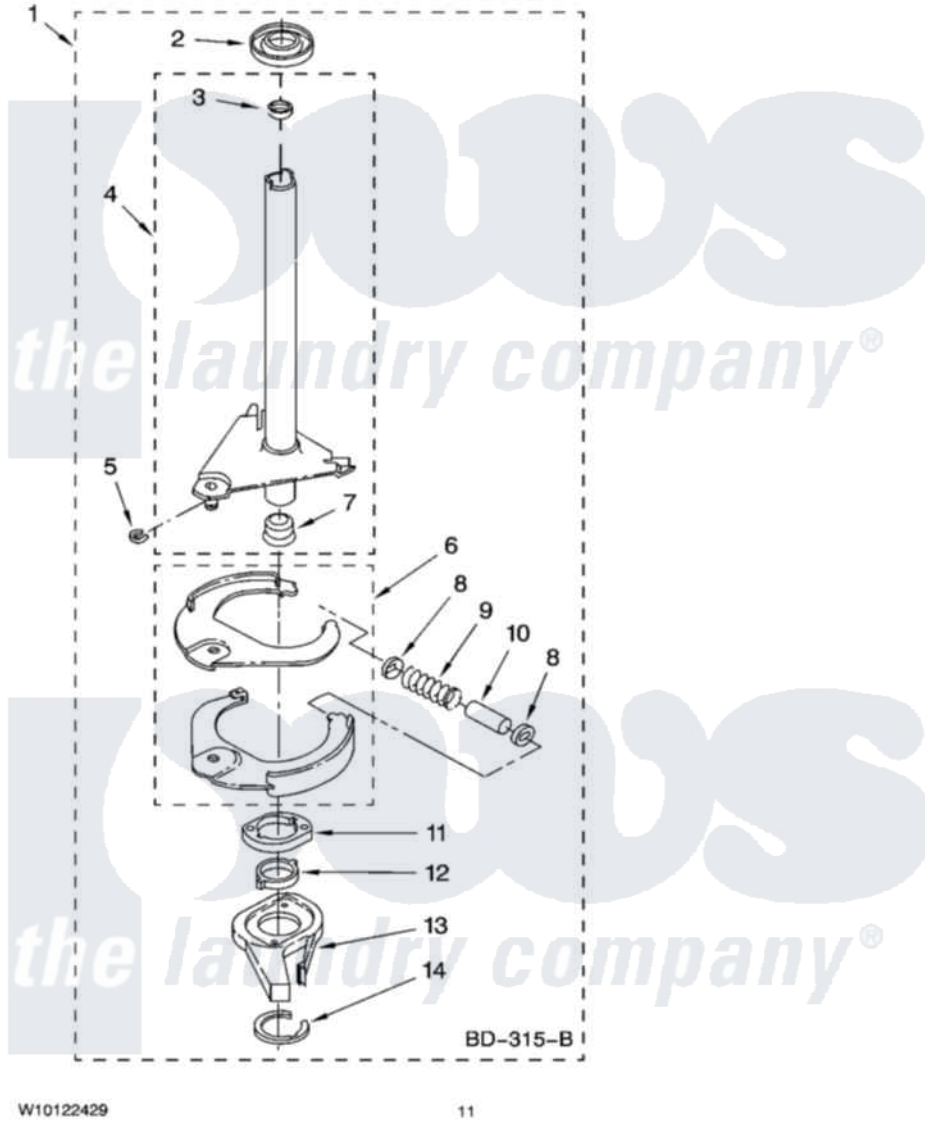

Whirlpool ETW4300TQ0 07 - BRAKE AND DRIVE TUBE PARTS

BRAKE AND DRIVE TUBE PARTS

For Model: ETW4300TQ0
(White)

W10122429

11

Whirlpool Residential Whirlpool ETW4300TQ0 Washer Parts Parts Diagram 07 - BRAKE AND DRIVE TUBE PARTS
Click on the part number to view part

Item	Original Part Number	Replaced By	Status	Part Description
1	388952	285792		Basketdrive
2	62658			Ring, Thrust
3	356427			Seal, Spin Pinion
4	64027	64208		Tube-Spin
5	64035	W10083190		Ring, Retaining
6	64232	285438		Shoe-Brake
7	62703	8546462		"T" Bearing, Spin Tube
8	3353956	285658		Sleeve
9	387806		Not Available	Spring, Brake
10	3355360	285658		Sleeve
11	661516	8546461		Cam, Brake Release
12	63022			Sleeve, Cam
13	64194	285790		Lining
14	90368	W10083200		Ring, Retaining
"	BLANK		Not Available	Following Parts Not Illustrated
"	285208			Lubricant