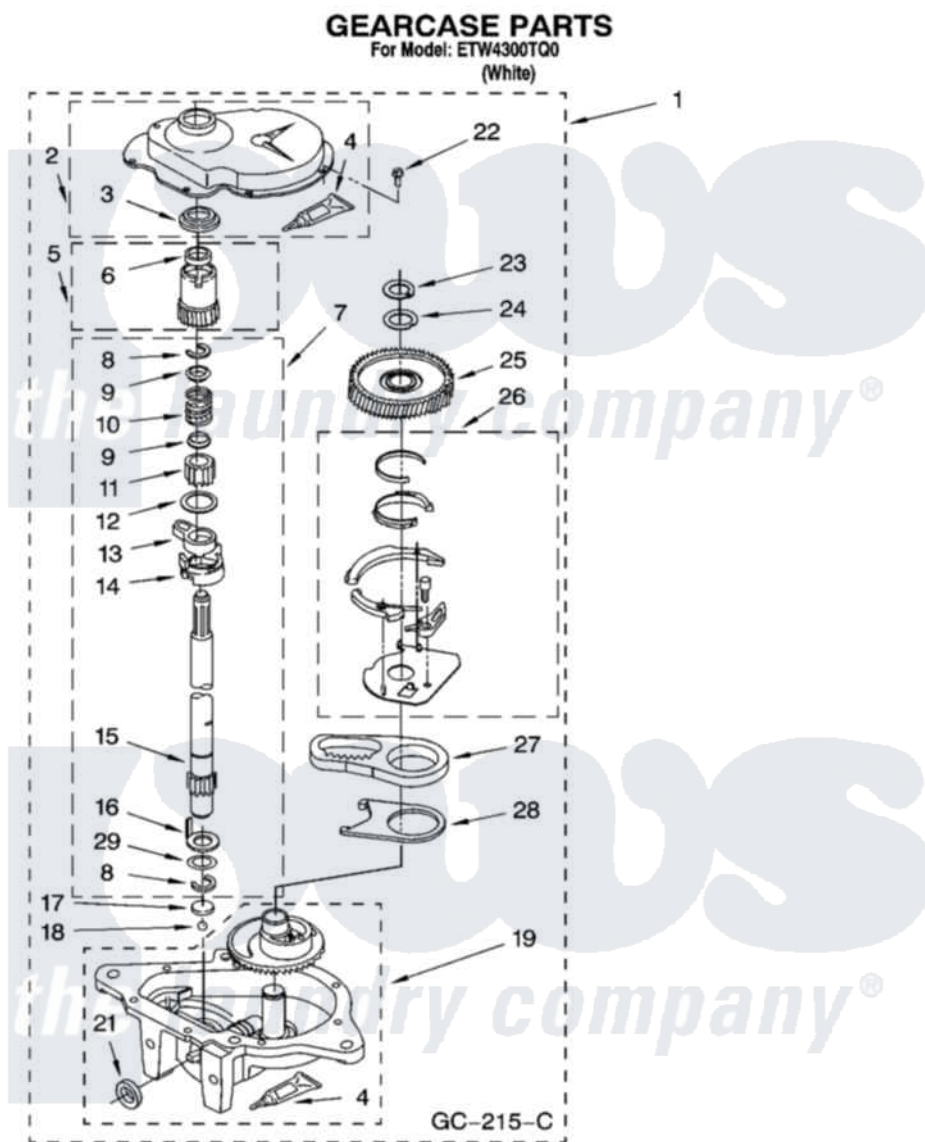

Whirlpool ETW4300TQ0 08 - GEARCASE PARTS, OPTIONAL PARTS (NOT INCLUDED)

12

W10122429

Whirlpool Residential Whirlpool ETW4300TQ0 Washer Parts Parts Diagram 08 - GEARCASE PARTS, OPTIONAL PARTS (NOT INCLUDED)

Click on the part number to view part

Item	Original Part Number	Replaced By	Status	Part Description
1	3360630	3360629		Gearcase
2	285202			Cover, Gearcase
3	3349985			Seal, Gearcase Cover
4	285195			Sealer Sealer, Gasket
5	63320	285362		Gear and Pinion
6	356427			Seal, Spin Pinion
7	389387			Shaft, Agitator
8	90369		Not Available	Ring, Retaining (2)
9	62677			Retainer, Spring
10	62676			Spring, Agitator
11	63273	285509		Shaft, Agitator
12	62619			Washer, Agitator Gear
13	62580	285206		Cam-Agitator
14	62581	285206		Cam-Agitator
15	285509			Shaft, Agitator

16	62618		Washer, Cam Thrust
17	16018	285205	Bearing
18	85529	285205	Bearing
19	389230	285515	Gearcase
21	285352		Seal Kit, Thrust Plug
22	3351614		Screw, Gearcase Cover Mounting
23	3362552	285765	Ring-Retrn
24	285735	285766	Washer Kit, Thrust
25	62570	285362	Gear and Pinon
26	388253	999516	Shelf-Glas
27	3349296	8546456	Rack, Connecting
28	62621		Actuator, Shift
29	388815		Washer, Intermediate 1 3976263 Miscellaneous Parts Bag 2 3976300 Washer, Inlet Hose 3 3366913 Clamp, Hose
	72017		Paint, Touch-Up
"	350938		Paint, Pressurized Spray B
"	350930		Paint, Pressurized Spray B
"	799344		Paint, Touch-Up)
"	BLANK	Not Available	OIL
"	350572		Oil
"	BLANK	Not Available	LUBRICANT
"	285208		Lubricant
"	BLANK	Not Available	SEALER
"	285195		Sealer Sealer, Gasket
"	BLANK	Not Available	ACCESSORY PARTS
"	367031		Water System Parts
"	280129	280129A	Break-Sphn
"	280130	280130A	Adapter
"	280131	40922	Hose