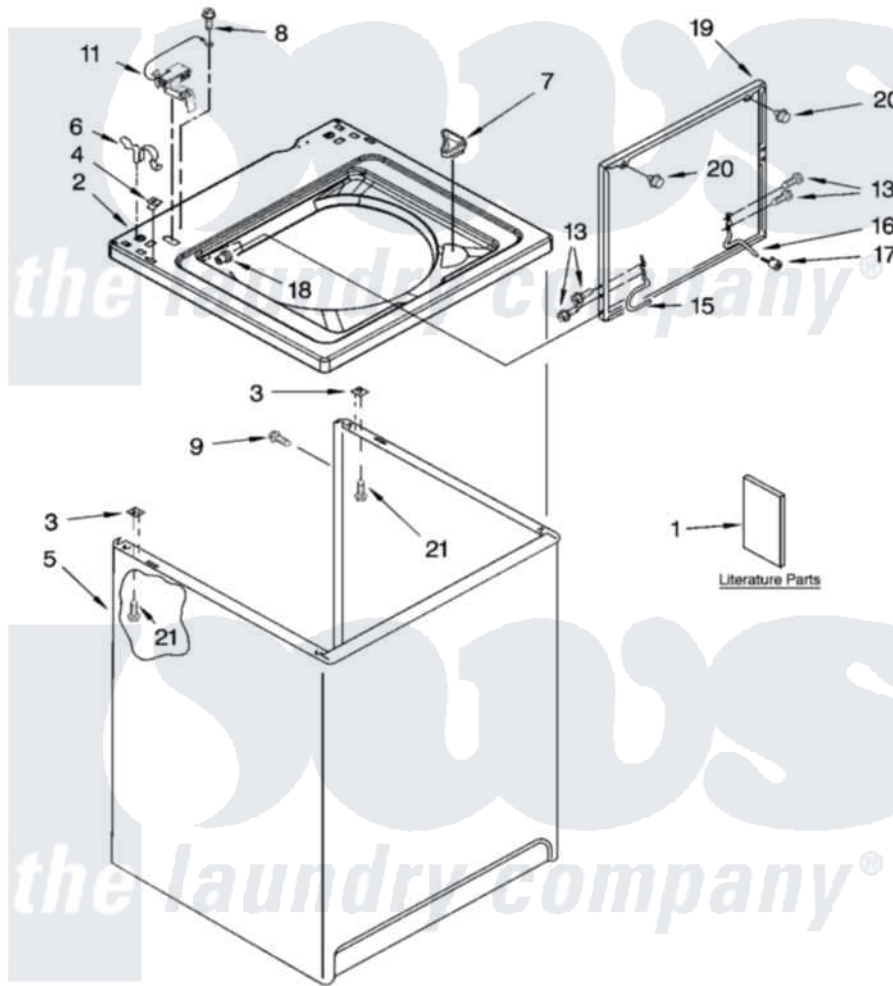

Whirlpool ETW4400SQ1 01 - TOP AND CABINET PARTS

TOP AND CABINET PARTS

For Model: ETW4400SQ1
(White)

AUTOMATIC
WASHER

9-06 Litho in U.S.A. (dtd)

1

Part No. W10114238

Whirlpool [Residential Whirlpool ETW4400SQ1 Washer Parts](#) Parts Diagram 01 - TOP AND CABINET PARTS

[Click on the part number to view part](#)

Item	Original Part Number	Replaced By	Status	Part Description
1	W10112488		Not Available	Installation Instructions
"	3957878		Not Available	Feature Sheet
"	3955886		Not Available	Use & Care Guide
"	W10023620		Not Available	Energy Guide
"	8578911		Not Available	Wiring Diagram
2	8318064			Top
3	62750			Spacer, Cabinet To Top (4)
4	357213			Nut, Push-In
5	63424			Cabinet
6	62780			Clip, Top And Cabinet And Rear Panel
7	3362952			Dispenser, Bleach
8	3351614			Screw, Gearcase Cover Mounting
9	3357011	308685		Side Trim)
11	8318084			Switch, Lid
13	3351355	W10119828		Screw, Lid Hinge Mounting

15	8318088		Hinge, Lid
16	54583		Hinge, Lid
17	19119		Bumper, Lid Hinge
18	21258		Bearing, Lid Hinge
19	8580061	W10193857	Lid
20	9724509		Bumper, Lid
21	3390631		Screw, 10-16 X 3/8