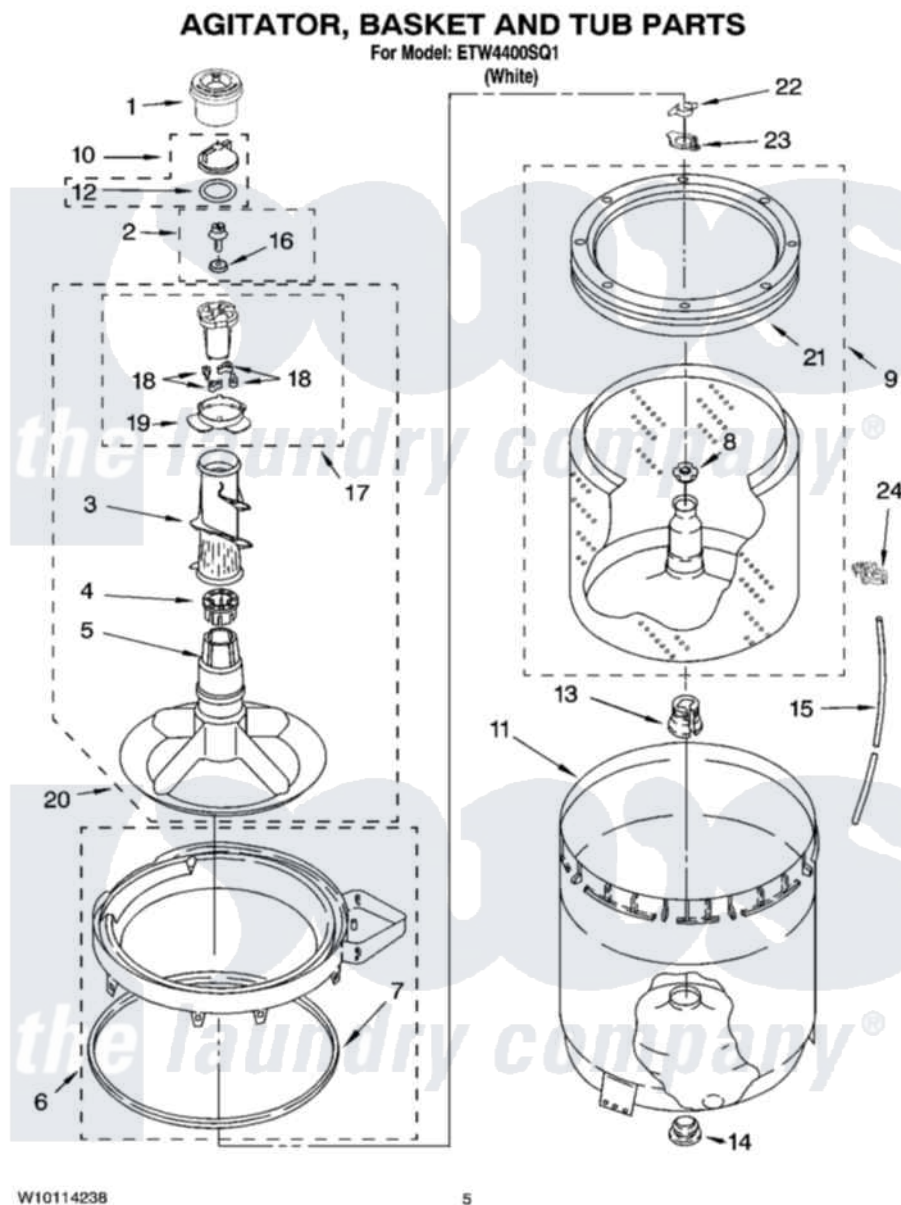

Whirlpool ETW4400SQ1 03 - AGITATOR, BASKET AND TUB PARTS

Whirlpool Residential Whirlpool ETW4400SQ1 Washer Parts Parts Diagram 03 - AGITATOR, BASKET AND TUB PARTS

[Click on the part number to view part](#)

Item	Original Part Number	Replaced By	Status	Part Description
1	8575076	8575076A		Dispenser
2	358237			Screw And Washer
3	3348752			Mover, Clothes
4	3350389	285587		Washer
5	3347288			Agitator
6	8528150	W10445870		Ring-Tub
7	3976308			Gasket, Tub Ring
8	21366			Nut, Spanner
9	8526016	W10389328		Clothes Container, Assembly
10	3354733	W10074580		Cap, Barrier
11	63849			Strain Relief, Power Cord
12	3348855	W10072840		Fabric Softener
13	389140			Tub Block, Basket Drive
14	383727			Gasket, Centerpodt
15	3347780	353244		Hose, Pressure Switch
16	3949550			Washer

17	3363663	285811	Cam-Agitator
18	3366877	80040	Dog-Agitator
19	3363661		Bearing, Driven Cam
20	3348117	285565	Agitator
21	8519788	387240	Ring, Balance
22	3354845		Clip, Agitator
23	8543666		Washer, Agitator
24	2219077		Clip, Pressure Switch Hose