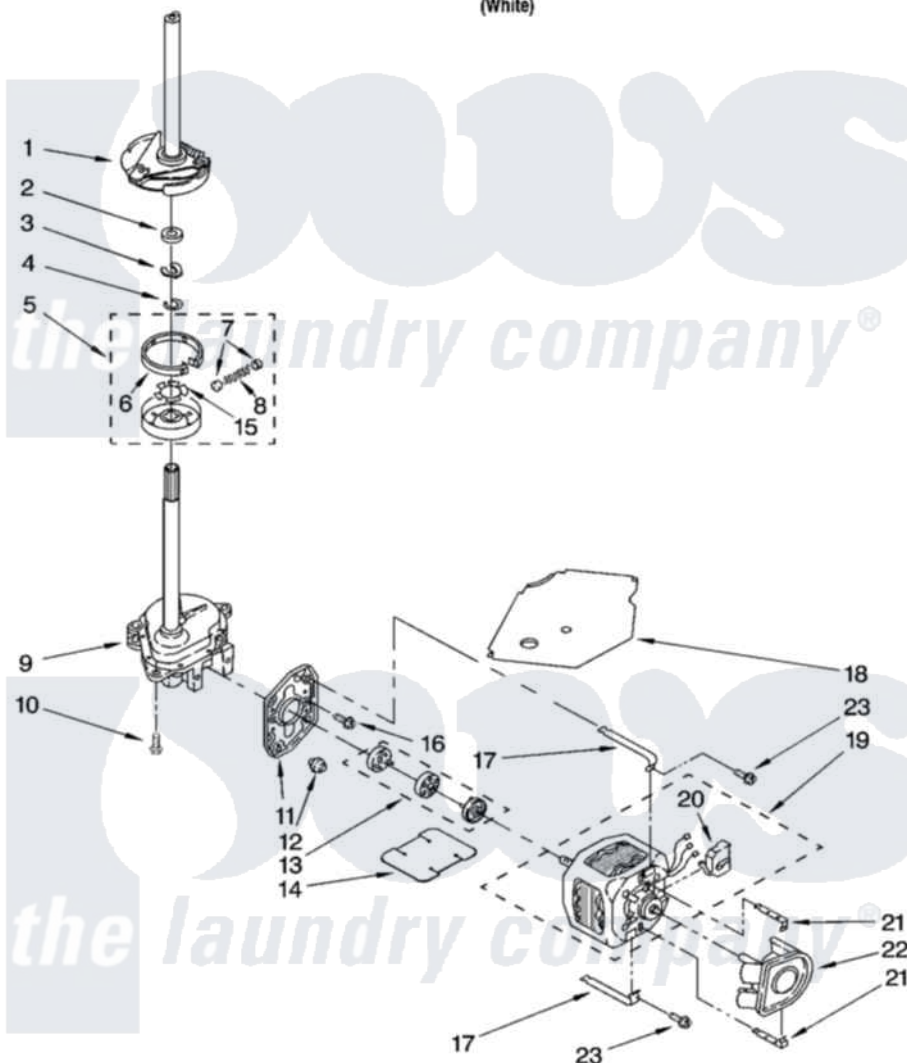

Whirlpool ETW4400SQ1 04 - BRAKE, CLUTCH, GEARCASE, MOTOR AND PUMP PARTS

BRAKE, CLUTCH, GEARCASE, MOTOR AND PUMP PARTS

For Model: ETW4400SQ1
(White)

W1011423B

7

Whirlpool [Residential Whirlpool ETW4400SQ1 Washer Parts](#) Parts Diagram 04 - BRAKE, CLUTCH, GEARCASE, MOTOR AND PUMP PARTS
Click on the part number to view part

Item	Original Part Number	Replaced By	Status	Part Description
1	388952	285792		Basketdrive
2	63292			Washer, Spin Tube Thrust
3	62697	W10080230		Ring, Spin Tube Support
4	63283	285353		Ring
5	3951311	285785		Clutch
6	3951308	285790		Lining
7	62646			Cap, Clutch Spring
8	3946792			Spring And Damper Assembly
9	3360630	3360629		Gearcase
10	3357334	3400516		Screw Anti-Rattle
11	62611			Plate, Motor Mount To Gearcase
12	62691			Grommet, Motor
13	8559748	285753A		Coupling
14	3946532			Shield, Motor

15	3355454		Clip, Main Drive
16	3400516		Screw Anti-Rattle
17	3349637	W10086010	Retainer, Motor
18	3362089		Shield, Tub To Motor
19	8528157	661600	Motor, Main Drive
20	3952056		Switch, Main Drive Motor
21	8546127		Retainer, Pump
22	3363394		Pump
23	3387485	273556	Screw, 10-16 X 5/8