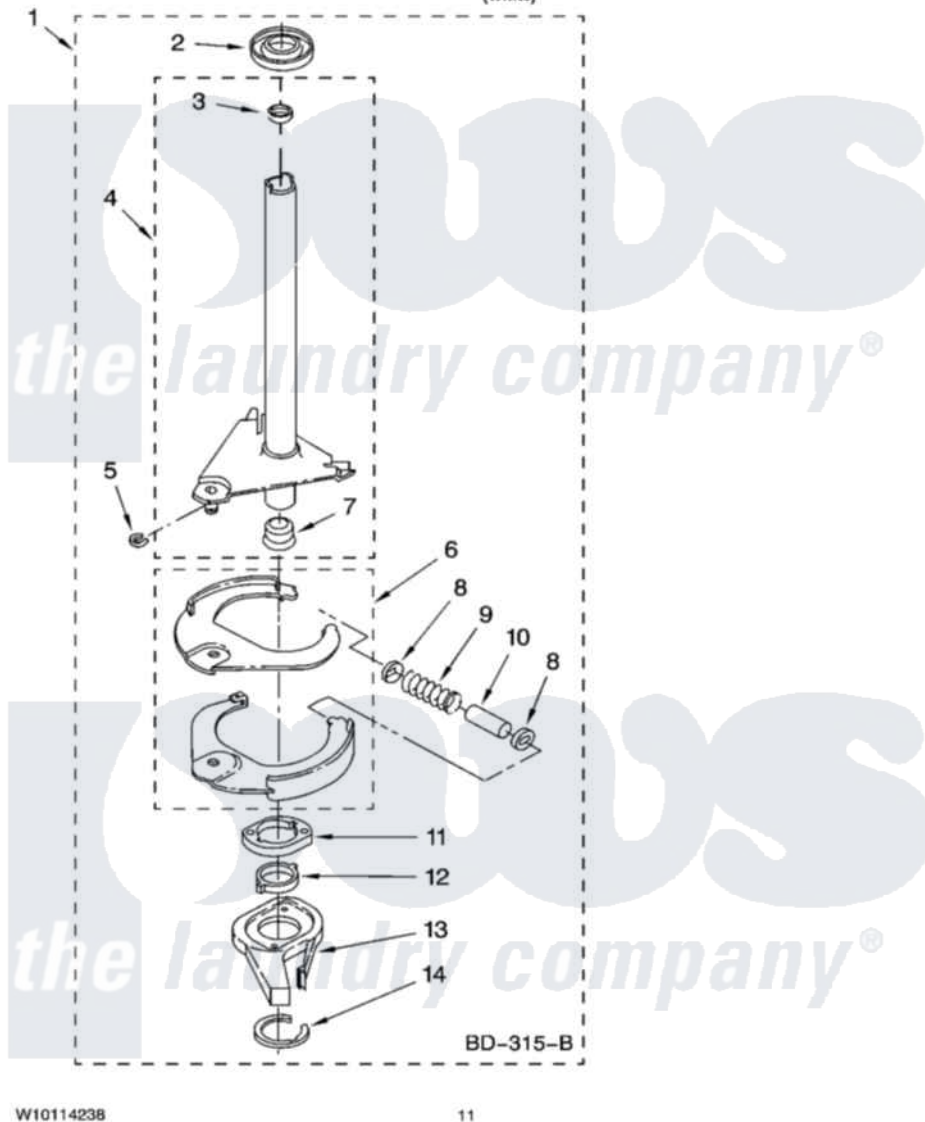

# Whirlpool ETW4400SQ1 07 - BRAKE AND DRIVE TUBE PARTS

## BRAKE AND DRIVE TUBE PARTS

For Model: ETW4400SQ1  
(White)

W10114238

11

Whirlpool Residential Whirlpool ETW4400SQ1 Washer Parts Parts Diagram 07 - BRAKE AND DRIVE TUBE PARTS  
Click on the part number to view part

Item	Original Part Number	Replaced By	Status	Part Description
1	388952	<a href="#">285792</a>		Basketdrive
2	<a href="#">62658</a>			Ring, Thrust
3	<a href="#">356427</a>			Seal, Spin Pinion
4	64027	<a href="#">64208</a>		Tube-Spin
5	64035	<a href="#">W10083190</a>		Ring, Retaining
6	64232	<a href="#">285438</a>		Shoe-Brake
7	62703	<a href="#">8546462</a>		"T" Bearing, Spin Tube
8	3353956	<a href="#">285658</a>		Sleeve
9	387806		Not Available	Spring, Brake
10	3355360	<a href="#">285658</a>		Sleeve
11	661516	<a href="#">8546461</a>		Cam, Brake Release
12	<a href="#">63022</a>			Sleeve, Cam
13	64194	<a href="#">285790</a>		Lining
14	90368	<a href="#">W10083200</a>		Ring, Retaining
"	BLANK		Not Available	Following Parts Not Illustrated
"	<a href="#">285208</a>			Lubricant