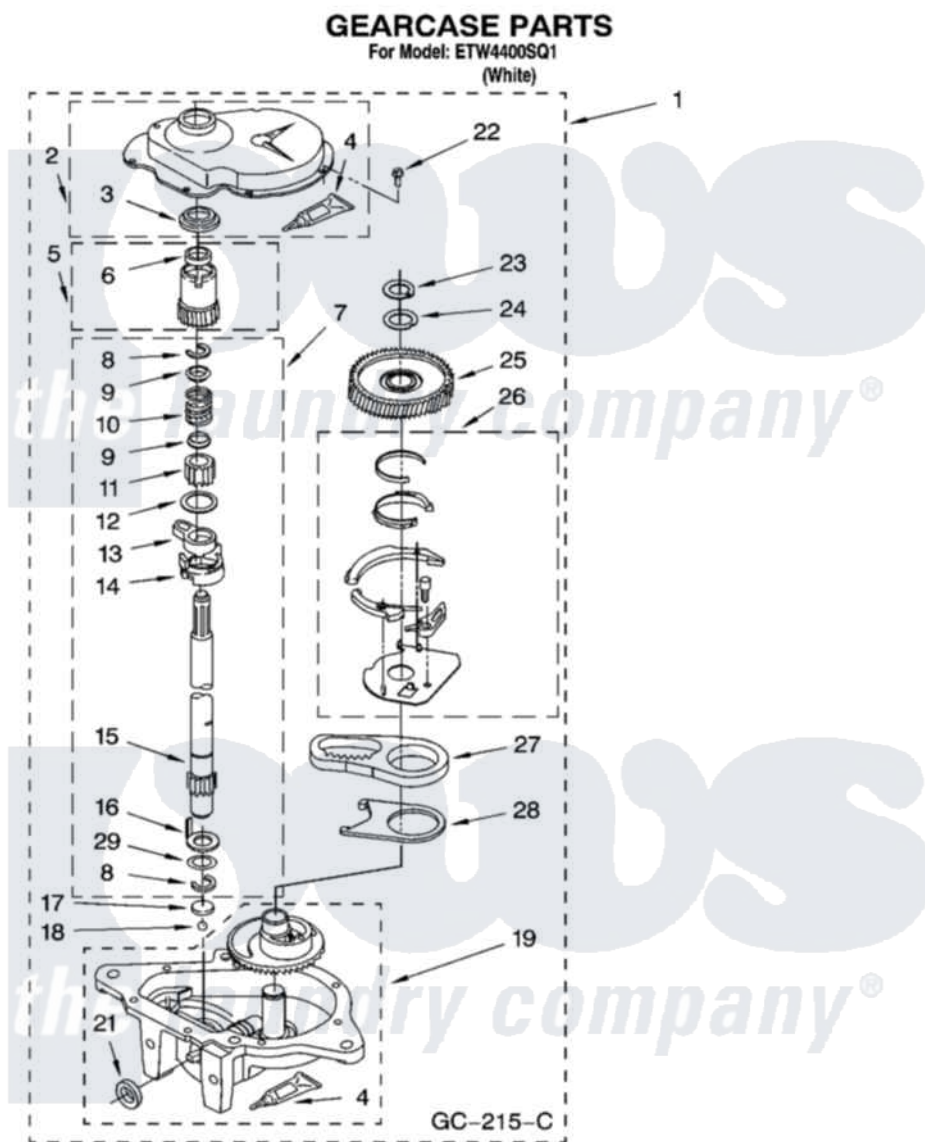

Whirlpool ETW4400SQ1 08 - GEARCASE PARTS, OPTIONAL PARTS (NOT INCLUDED)

12

W10114238

Whirlpool Residential Whirlpool ETW4400SQ1 Washer Parts Parts Diagram 08 - GEARCASE PARTS, OPTIONAL PARTS (NOT INCLUDED)

Click on the part number to view part

Item	Original Part Number	Replaced By	Status	Part Description
1	3360630	3360629		Gearcase
2	285202			Cover, Gearcase
3	3349985			Seal, Gearcase Cover
4	285195			Sealer Sealer, Gasket
5	63320	285362		Gear and Pinion
6	356427			Seal, Spin Pinion
7	389387			Shaft, Agitator
8	90369		Not Available	Ring, Retaining (2)
9	62677			Retainer, Spring
10	62676			Spring, Agitator
11	63273	285509		Shaft, Agitator
12	62619			Washer, Agitator Gear
13	62580	285206		Cam-Agitator
14	62581	285206		Cam-Agitator
15	285509			Shaft, Agitator