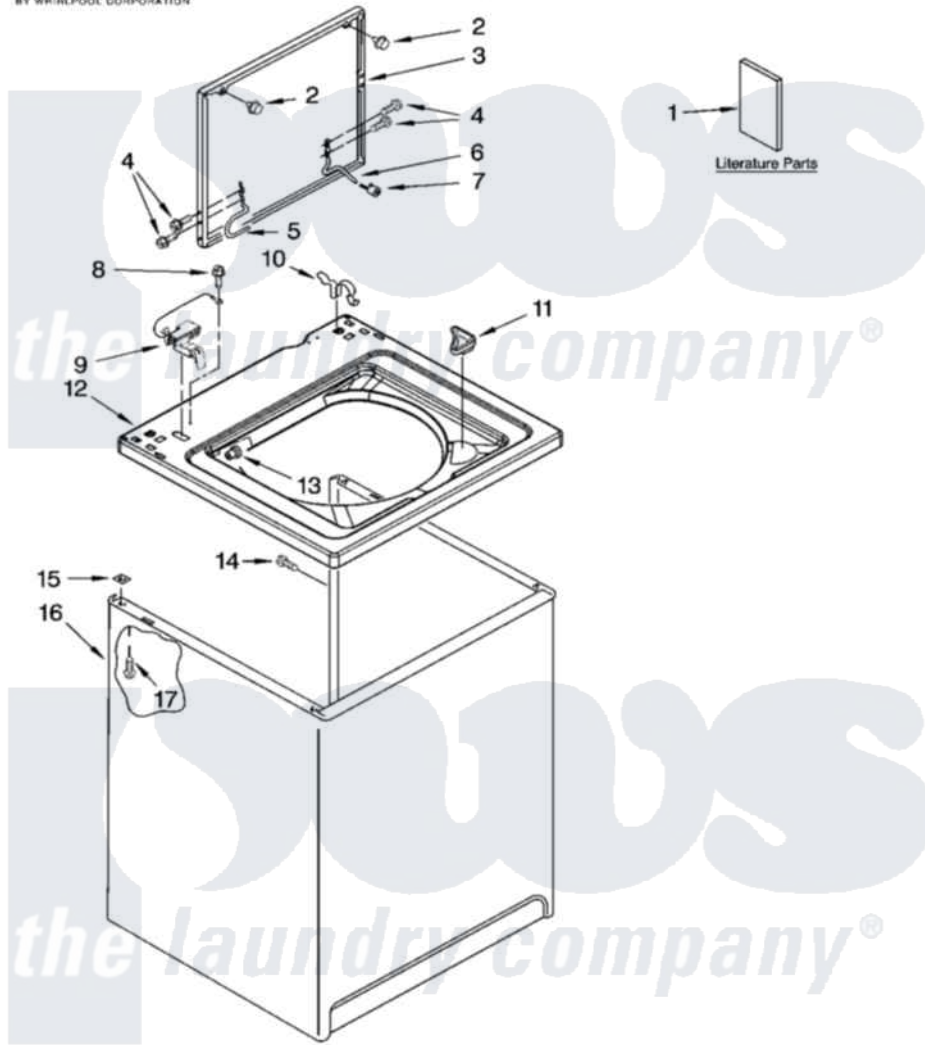

Whirlpool ETW4400TQ0 01 - TOP AND CABINET PARTS

TOP AND CABINET PARTS

For Model: ETW4400TQ0
(White)

AUTOMATIC
WASHER

2-07 Litho in U.S.A. (slc)

1

Part No. W10122430 Rev. A

Whirlpool [Residential Whirlpool ETW4400TQ0 Washer Parts](#) Parts Diagram 01 - TOP AND CABINET PARTS
Click on the part number to view part

Item	Original Part Number	Replaced By	Status	Part Description
1	W10044800			Installation Instructions
"	W10118699		Not Available	Feature Sheet
"	W10118700		Not Available	Use & Care Guide
"	W10092711		Not Available	Energy Guide
"	8578910		Not Available	Wiring Diagram
2	9724509			Bumper, Lid
3	W10093681	W10193857		Lid
4	3351355	W10119828		Screw, Lid Hinge Mounting
5	8318088			Hinge, Lid
6	54583			Hinge, Lid
7	19119			Bumper, Lid Hinge
8	3351614			Screw, Gearcase Cover Mounting
9	8318084			Switch, Lid
10	62780			Clip, Top And Cabinet And Rear Panel
11	3362952			Dispenser, Bleach

12	8559483	Top
13	21258	Bearing, Lid Hinge
14	3357011	308685 Side Trim)
15	62750	Spacer, Cabinet To Top (4)
16	63424	Cabinet
17	3390631	Screw, 10-16 X 3/8