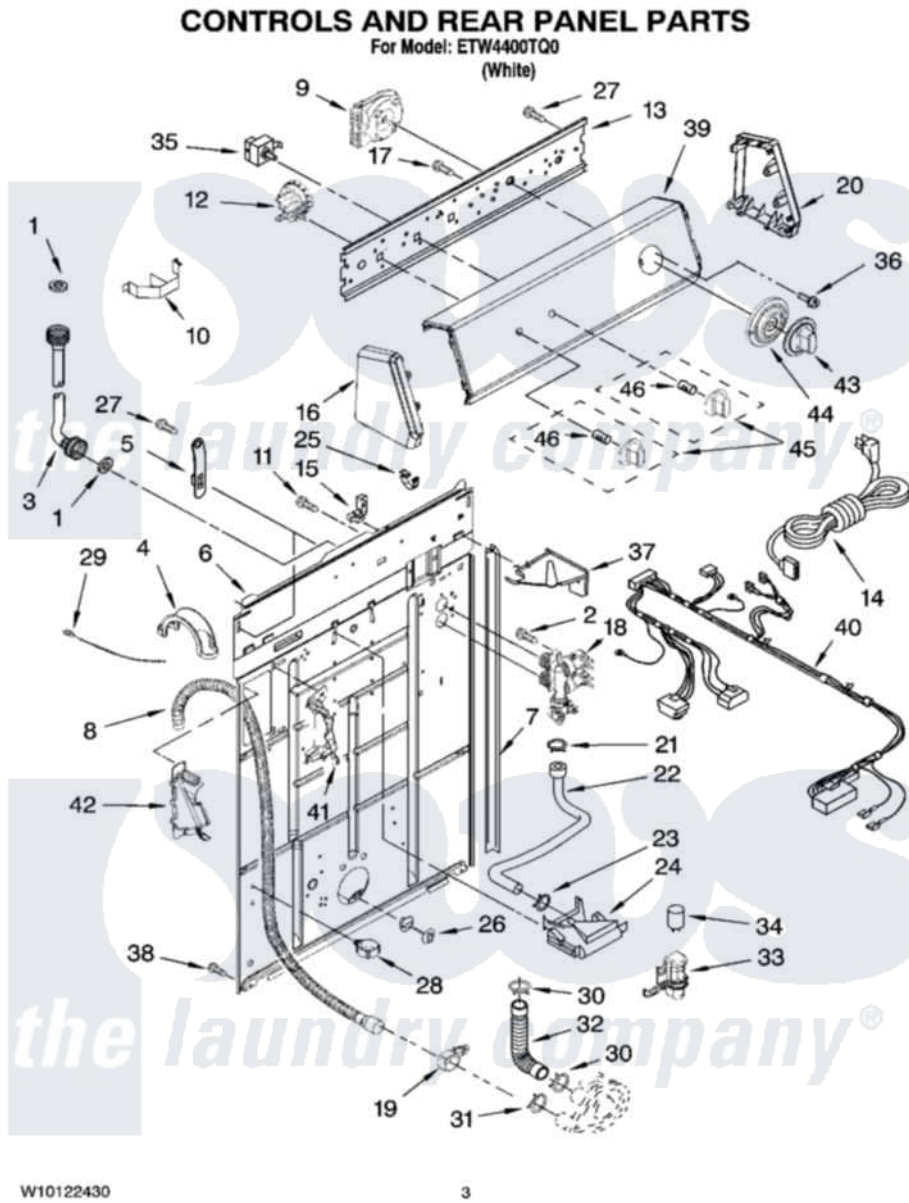

Whirlpool ETW4400TQ0 02 - CONTROLS AND REAR PANEL PARTS

Whirlpool [Residential Whirlpool ETW4400TQ0 Washer Parts](#) Parts Diagram 02 - CONTROLS AND REAR PANEL PARTS

[Click on the part number to view part](#)

Item	Original Part Number	Replaced By	Status	Part Description
1	3976300	16123		Washer Inlet-Hose Miscellaneous Parts Must be Ordered Separately.
2	9740848			Screw, Mixing Valve Mounting
3	8571377	89503		Hose-Inlet
"	8571378	89503		Hose-Inlet
4	8577378			U-Bend, Drain Hose
5	8568314			Strap, Console
6	8318015			Panel, Rear
7	62747			Pad, Rear Panel
8	8559373	W10096921		Drain Hose Assembly
9	8546685			Timer, Control
10	8055003			Clip, Harness And Pressure Switch
11	3351614			Screw, Gearcase Cover Mounting
12	8577844	W10339251		Switch-WL

13	8579677		Bracket, Control
14	8578842	285800	Cord-Power
15	3952821	285777	Relief-Str
16	8579673	8579685	Endcap
17	3400073		Screw, Ground
18	8578343		Valve, Water Inlet W/Bi-Metal
19	8541668		Clamp, Hose
20	8579674	8579686	Endcap
21	301958	596669	Clamp, Manifold
22	8317974	8317926	Hose, Vacuum Break
23	370450	596669	Clamp, Manifold
24	387606	3360977	Break-Vac
25	8312709		Clip-Console
26	8519200		Support, Rear Panel
27	90767		Screw, 8A X 3/8 HeX Washer Head Tapping
28	8541667		Clamp, Hose
29	3347868	W10339879	Tie, Cable
30	3363366	616099	Clamp
31	8317496	285655	Clamp, Hose
32	3951449	285871	Hose
33	8318046		Clip, Capacitor
34	8572717		Capacitor, Motor Start
35	8578338		Switch, Water Temperature
36	3400818		Screw, Timer Mounting
37	8539874		Shield, Suds
38	62863	3390631	Screw, 10-16 X 3/8
39	W10116374		Panel, Console
40	W10114186		Harness, Wiring
41	8541669		Bucket, Drain Hose
42	8541658		Bucket, Drain Hose
43	W10110061		Knob, Timer
44	W10110062		Dial, Timer
45	W10110063		Knob, Control
46	8536939		Clip, Knob