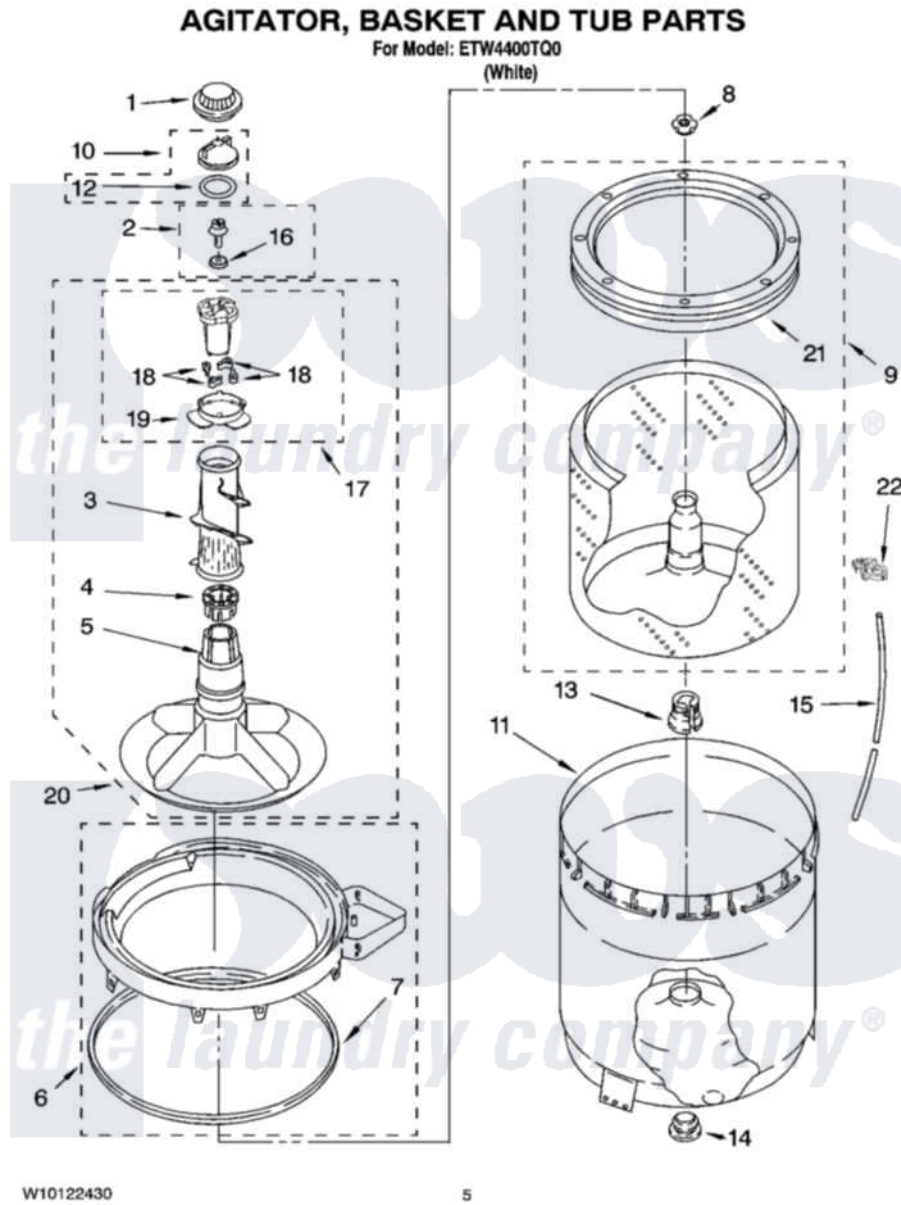

Whirlpool ETW4400TQ0 03 - AGITATOR, BASKET AND TUB PARTS

Whirlpool Residential Whirlpool ETW4400TQ0 Washer Parts Parts Diagram 03 - AGITATOR, BASKET AND TUB PARTS

[Click on the part number to view part](#)

Item	Original Part Number	Replaced By	Status	Part Description
1	3355758			Cap, Agitator
2	358237			Screw And Washer
3	3348752			Mover, Clothes
4	3350389	285587		Washer
5	3347288			Agitator
6	8528150	W10445870		Ring-Tub
7	3976308			Gasket, Tub Ring
8	21366			Nut, Spanner
9	8526017	W10389329		Clothes Container, Assembly
10	3354733	W10074580		Cap, Barrier
11	63849			Strain Relief, Power Cord
12	3348855	W10072840		Fabric Softener
13	389140			Tub Block, Basket Drive
14	383727			Gasket, Centerpodt
15	3347780	353244		Hose, Pressure Switch
16	3949550			Washer

17	3363663	285811	Cam-Agitator
18	3366877	80040	Dog-Agitator
19	3363661		Bearing, Driven Cam
20	3348117	285565	Agitator
21	8519788	387240	Ring, Balance
22	2219077		Clip, Pressure Switch Hose