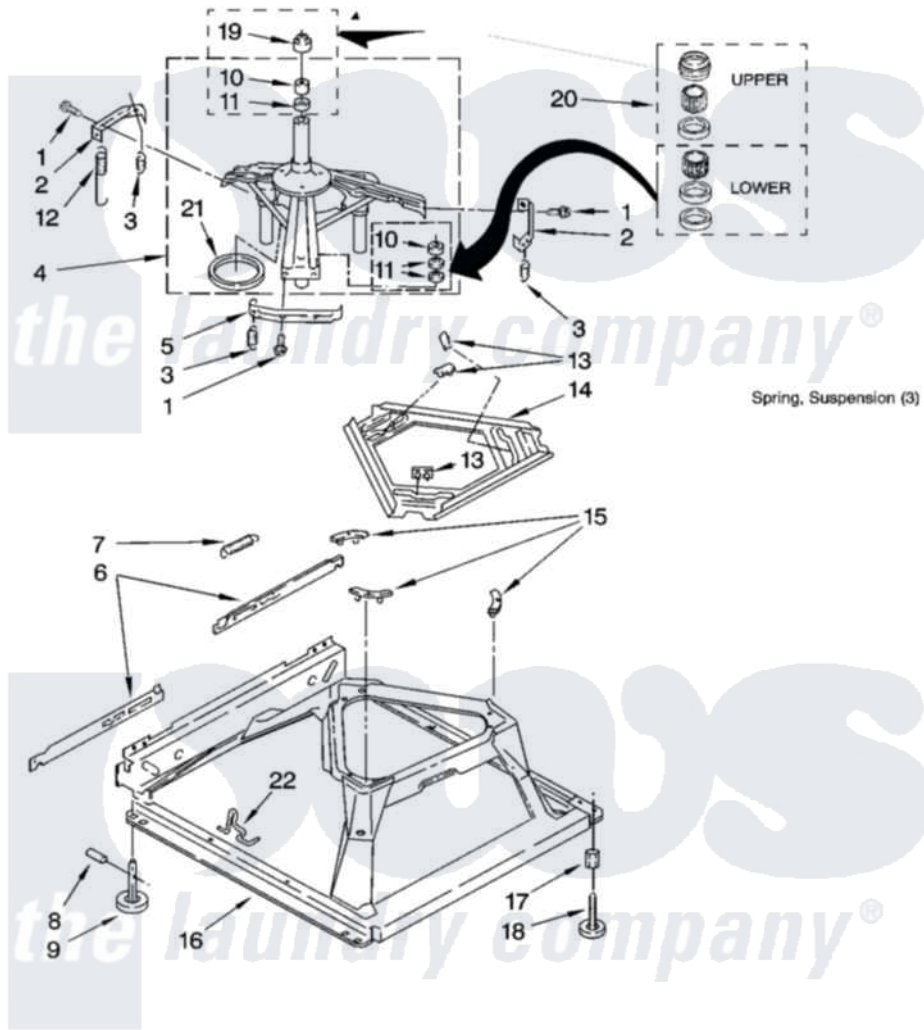

Whirlpool ETW4400TQ0 05 - MACHINE BASE PARTS

MACHINE BASE PARTS

For Model: ETW4400TQ0
(White)

8

W10122430

Whirlpool Residential Whirlpool ETW4400TQ0 Washer Parts Parts Diagram 05 - MACHINE BASE PARTS
Click on the part number to view part

Item	Original Part Number	Replaced By	Status	Part Description
1	3400076			Screw, Bracket Mounting
2	64067			Bracket, Spring Outer
3	63907			Spring, Suspension
4	8575214	280184		Support
5	64065			Bracket, Spring Outer
6	63466			Link, Leveling Mechanism
7	62597	8316845		Spring
8	62837			Pin, Knurled
9	62596	285244		Feet-Leveling
10	8546455			Bearing, Centerpost
11	357409	359449		Seal, Agitator Shaft
12	388492	W10250667		Spring, Counterweight
13	62568	285219		Pad
14	3946509			Plate, Suspension
15	3363660	285744		Pad
16	3946512	285771		Base

17	3359452	Nut, Lock
18	W10001130	Foot, Leveling
19	8577376	Seal, Centerpost
20	285203	Centerpost Bearing Kit
21	63134	Ring, Sound Deadening
22	63806	W10145155 Retainer, Suspension Spring