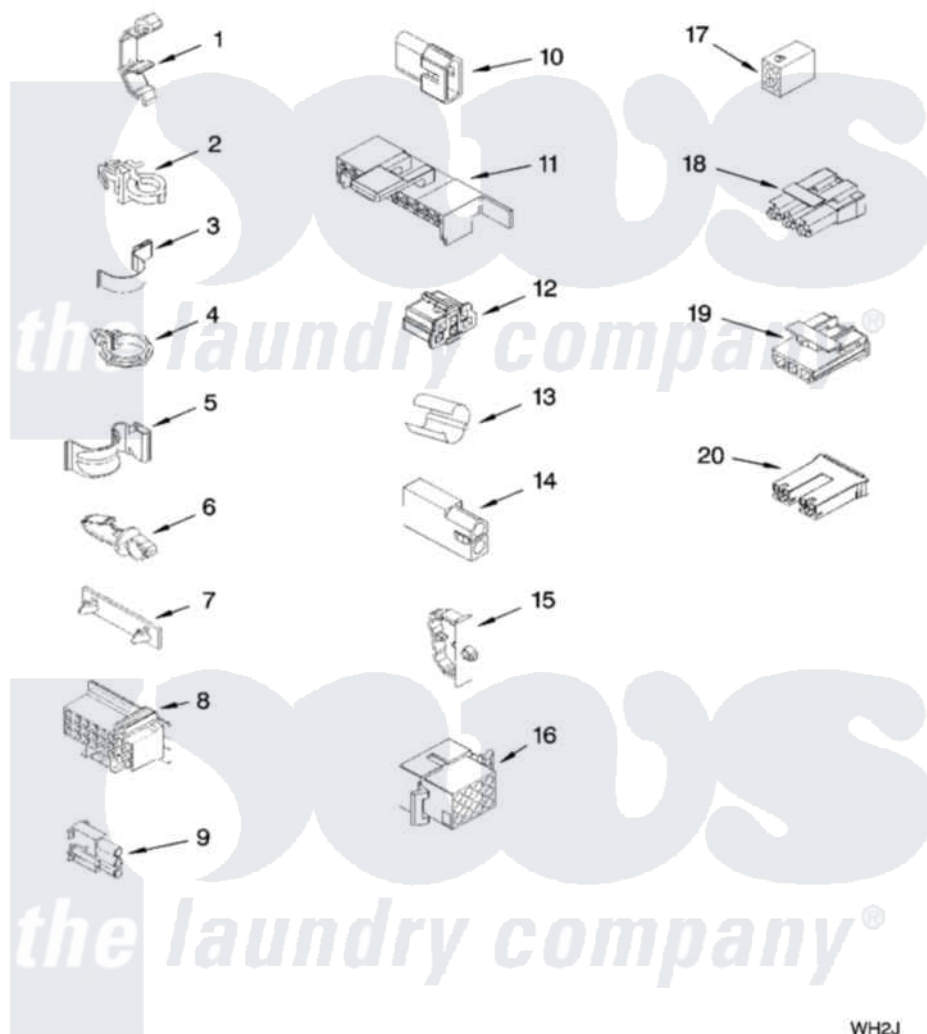

Whirlpool ETW4400TQ0 06 - WIRING HARNESS PARTS

WIRING HARNESS PARTS

For Model: ETW4400TQ0
(White)

W10122430

9

WH2J

Whirlpool [Residential Whirlpool ETW4400TQ0 Washer Parts](#) Parts Diagram 06 - WIRING HARNESS PARTS
Click on the part number to view part

Item	Original Part Number	Replaced By	Status	Part Description
1	3349557			Retainer, Harness
2	388498		Not Available	Clip, Harness
3	3347812	8528351		Clip
4	3352501	8559320		Restraint, Hose
5	90016			Clip, Pressure Switch Hose
6	3390496	8281256		Clip, Harness
7	389379			Retainer, Side To Feature Panel
8	3948614			Disconnect Block
"	352089			Timer, Block Disconnect
9	62889			Receptacle, Terminal
10	353424			Plug, Terminal
11	62505			Block, Disconnect
12	3347243			Block, Disconnect
13	63523			Harness, Protector
14	717252			Receptacle, Terminal
15	3352944			Clip, Harness

16	3390423		Not Available	Block, Disconnect (12-Way) (Timer) (Use Term. 94613)
17	3347730		Not Available	Receptacle, (6-Way) (Use Term. 94613)
18	3948617	2172937		Connector
19	3360056			Connector
20	3354925			Block, Connector
"	3354926			Block, Connector