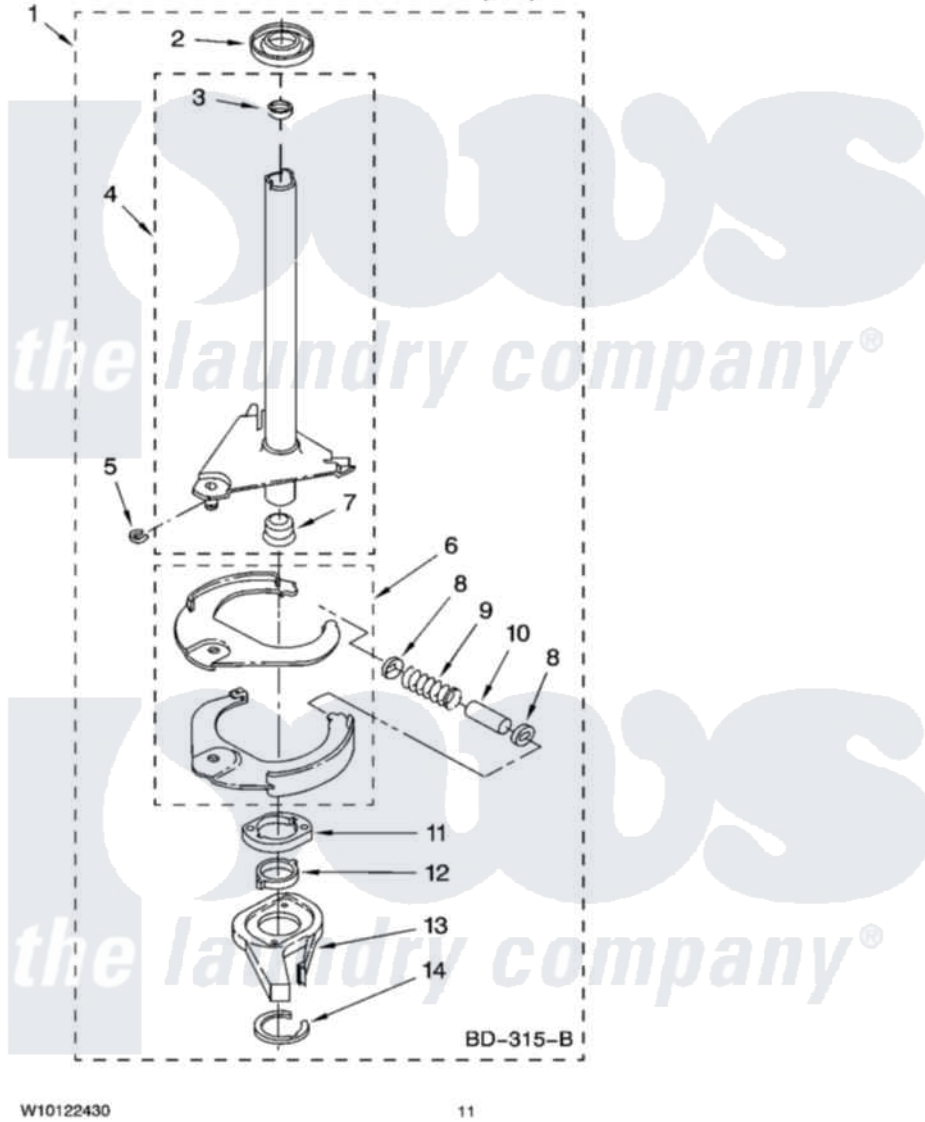

Whirlpool ETW4400TQ0 07 - BRAKE AND DRIVE TUBE PARTS

BRAKE AND DRIVE TUBE PARTS

For Model: ETW4400TQ0
(White)

W10122430

11

Whirlpool Residential Whirlpool ETW4400TQ0 Washer Parts Parts Diagram 07 - BRAKE AND DRIVE TUBE PARTS
Click on the part number to view part

Item	Original Part Number	Replaced By	Status	Part Description
1	388952	285792		Basketdrive
2	62658			Ring, Thrust
3	356427			Seal, Spin Pinion
4	64027	64208		Tube-Spin
5	64035	W10083190		Ring, Retaining
6	64232	285438		Shoe-Brake
7	62703	8546462		"T" Bearing, Spin Tube
8	3353956	285658		Sleeve
9	387806		Not Available	Spring, Brake
10	3355360	285658		Sleeve
11	661516	8546461		Cam, Brake Release
12	63022			Sleeve, Cam
13	64194	285790		Lining
14	90368	W10083200		Ring, Retaining
"	BLANK		Not Available	Following Parts Not Illustrated
"	285208			Lubricant