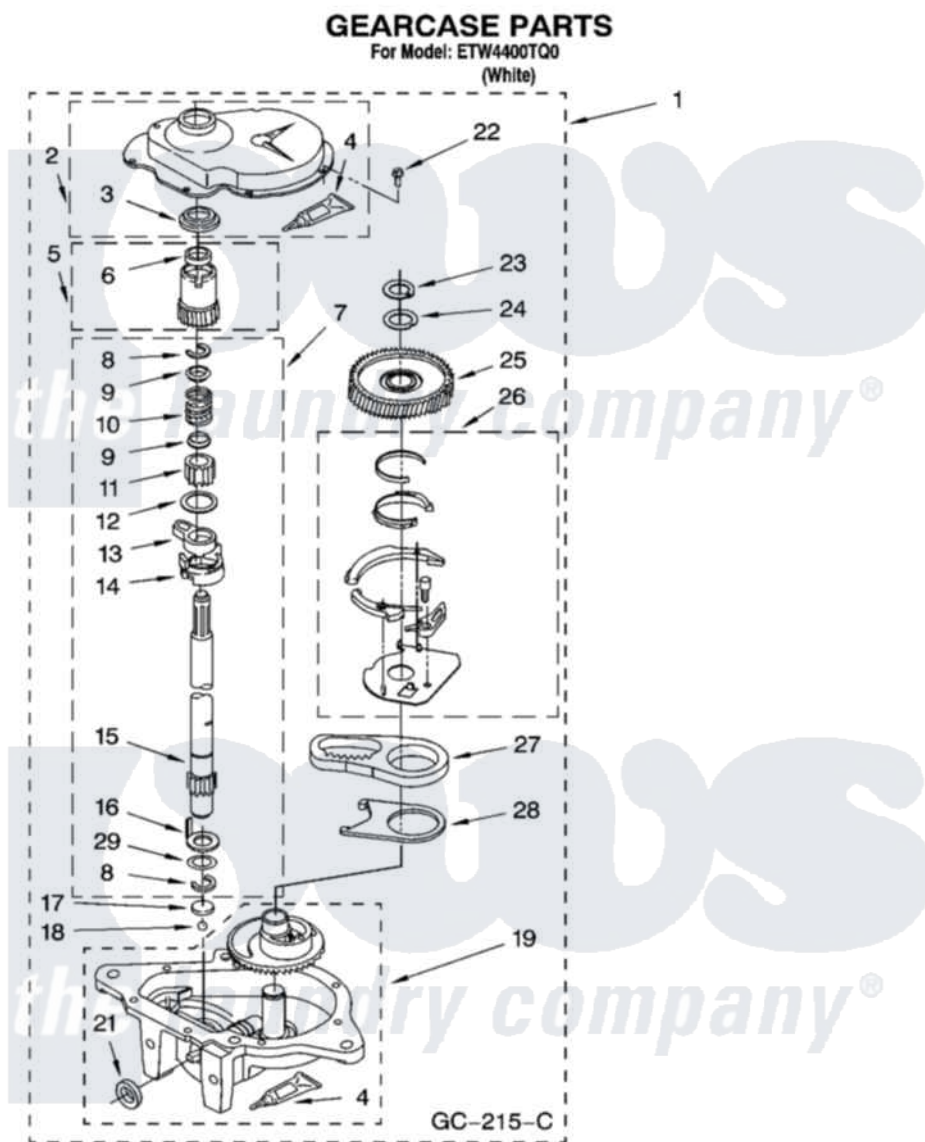

Whirlpool ETW4400TQ0 08 - GEARCASE PARTS, OPTIONAL PARTS (NOT INCLUDED)

12

W10122430

Whirlpool Residential Whirlpool ETW4400TQ0 Washer Parts Parts Diagram 08 - GEARCASE PARTS, OPTIONAL PARTS (NOT INCLUDED)

Click on the part number to view part

Item	Original Part Number	Replaced By	Status	Part Description
1	3360630	3360629		Gearcase
2	285202			Cover, Gearcase
3	3349985			Seal, Gearcase Cover
4	285195			Sealer Sealer, Gasket
5	63320	285362		Gear and Pinion
6	356427			Seal, Spin Pinion
7	389387			Shaft, Agitator
8	90369		Not Available	Ring, Retaining (2)
9	62677			Retainer, Spring
10	62676			Spring, Agitator
11	63273	285509		Shaft, Agitator
12	62619			Washer, Agitator Gear
13	62580	285206		Cam-Agitator
14	62581	285206		Cam-Agitator
15	285509			Shaft, Agitator

16	62618		Washer, Cam Thrust
17	16018	285205	Bearing
18	85529	285205	Bearing
19	389230	285515	Gearcase
21	285352		Seal Kit, Thrust Plug
22	3351614		Screw, Gearcase Cover Mounting
23	3362552	285765	Ring-Retrn
24	285735	285766	Washer Kit, Thrust
25	62570	285362	Gear and Pinon
26	388253	999516	Shelf-Glas
27	3349296	8546456	Rack, Connecting
28	62621		Actuator, Shift
29	388815		Washer, Intermediate 1 3976263 Miscellaneous Parts Bag 2 3976300 Washer, Inlet Hose 3 3366913 Clamp, Hose
	72017		Paint, Touch-Up
"	350938		Paint, Pressurized Spray B
"	350930		Paint, Pressurized Spray B
"	799344		Paint, Touch-Up)
"	BLANK	Not Available	OIL
"	350572		Oil
"	BLANK	Not Available	LUBRICANT
"	285208		Lubricant
"	BLANK	Not Available	SEALER
"	285195		Sealer Sealer, Gasket
"	BLANK	Not Available	ACCESSORY PARTS
"	367031		Water System Parts
"	280129	280129A	Break-Sphn
"	280130	280130A	Adapter
"	280131	40922	Hose