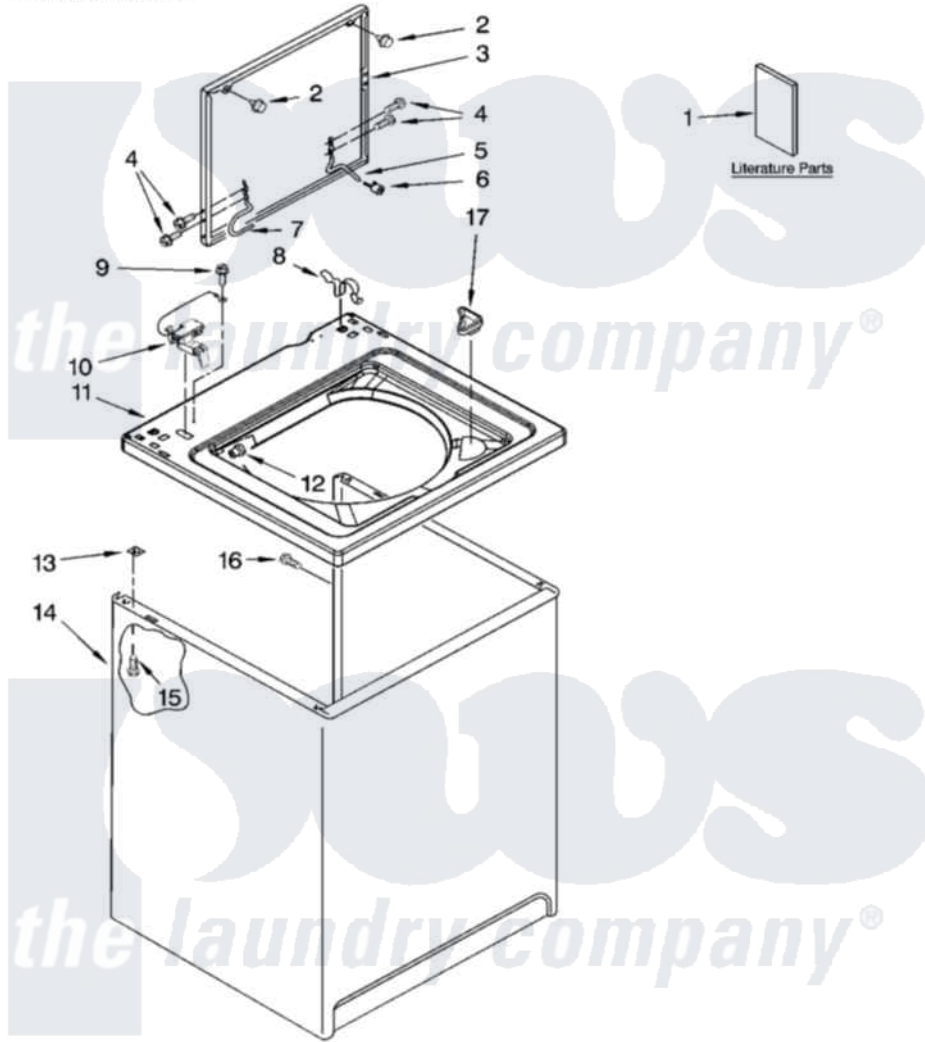

Whirlpool ETW4400TQ1 01 - TOP AND CABINET PARTS

TOP AND CABINET PARTS

For Model: ETW4400TQ1
(White)

AUTOMATIC
WASHER

4-07 Litho in U.S.A. (sic)

1

Part No. W10138807 Rev. A

Whirlpool [Residential Whirlpool ETW4400TQ1 Washer Parts](#) Parts Diagram 01 - TOP AND CABINET PARTS
Click on the part number to view part

Item	Original Part Number	Replaced By	Status	Part Description
1	W10044800			Installation Instructions
"	W10118699		Not Available	Feature Sheet
"	W10118700		Not Available	Use & Care Guide
"	W10092741		Not Available	Energy Guide
"	8546687		Not Available	Wiring Diagram
2	9724509			Bumper, Lid
3	W10093681	W10193857		Lid
4	3351355	W10119828		Screw, Lid Hinge Mounting
5	54583			Hinge, Lid
6	19119			Bumper, Lid Hinge
7	8318088			Hinge, Lid
8	62780			Clip, Top And Cabinet And Rear Panel
9	3351614			Screw, Gearcase Cover Mounting
10	8318084			Switch, Lid
11	8559483			Top

12	21258		Bearing, Lid Hinge
13	62750		Spacer, Cabinet To Top (4)
14	63424		Cabinet
15	3390631		Screw, 10-16 X 3/8
16	3357011	308685	Side Trim)
17	3362952		Dispenser, Bleach