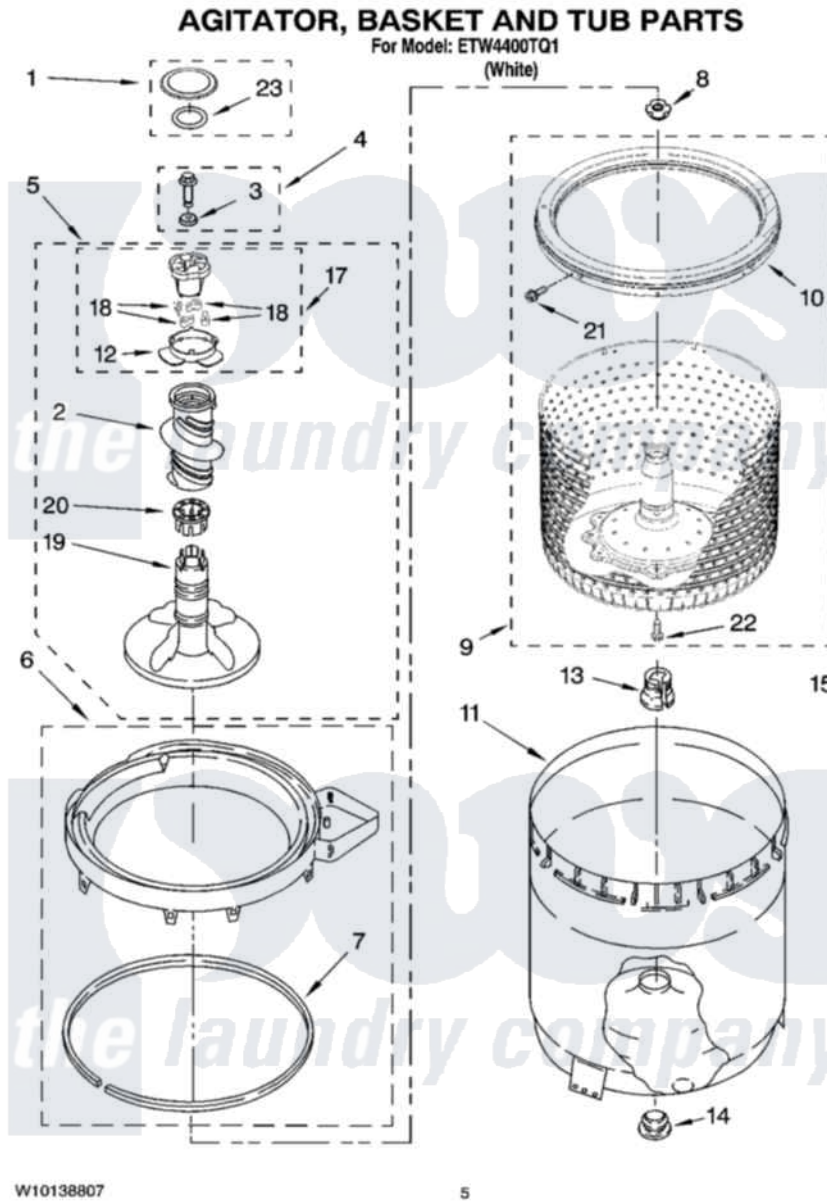

# Whirlpool ETW4400TQ1 03 - AGITATOR, BASKET AND TUB PARTS

Whirlpool Residential Whirlpool ETW4400TQ1 Washer Parts Parts Diagram 03 - AGITATOR, BASKET AND TUB PARTS

Click on the part number to view part

Item	Original Part Number	Replaced By	Status	Part Description
1	<a href="#">8565983</a>			Cap And Seal Assembly
2	<a href="#">3360824</a>			Auger, Agitator
3	<a href="#">3949550</a>			Washer
4	<a href="#">358237</a>			Screw And Washer
5	<a href="#">W10093671</a>			Agitator
6	8528150	<a href="#">W10445870</a>		Ring-Tub
7	<a href="#">3976308</a>			Gasket, Tub Ring
8	<a href="#">21366</a>			Nut, Spanner
9	<a href="#">W10042080</a>			Basket And Balance Ring
10	W10116964		Not Available	Balance Ring
11	<a href="#">63849</a>			Strain Relief, Power Cord
12	<a href="#">3363661</a>			Bearing, Driven Cam
13	<a href="#">389140</a>			Tub Block, Basket Drive
14	<a href="#">383727</a>			Gasket, Centerpodt
15	3347780	<a href="#">353244</a>		Hose, Pressure Switch
16	<a href="#">2219077</a>			Clip, Pressure Switch Hose

17	3363662	<a href="#">285748</a>	Cam-Agitator
18	3366877	<a href="#">80040</a>	Dog-Agitator
19	<a href="#">W10093670</a>		Agitator
20	3350389	<a href="#">285587</a>	Washer
21	<a href="#">W10112540</a>		Screw, Balance Ring
22	<a href="#">W10112537</a>		Screw, Adapter Assembly
23	<a href="#">358912</a>		Seal, Agitator Cap