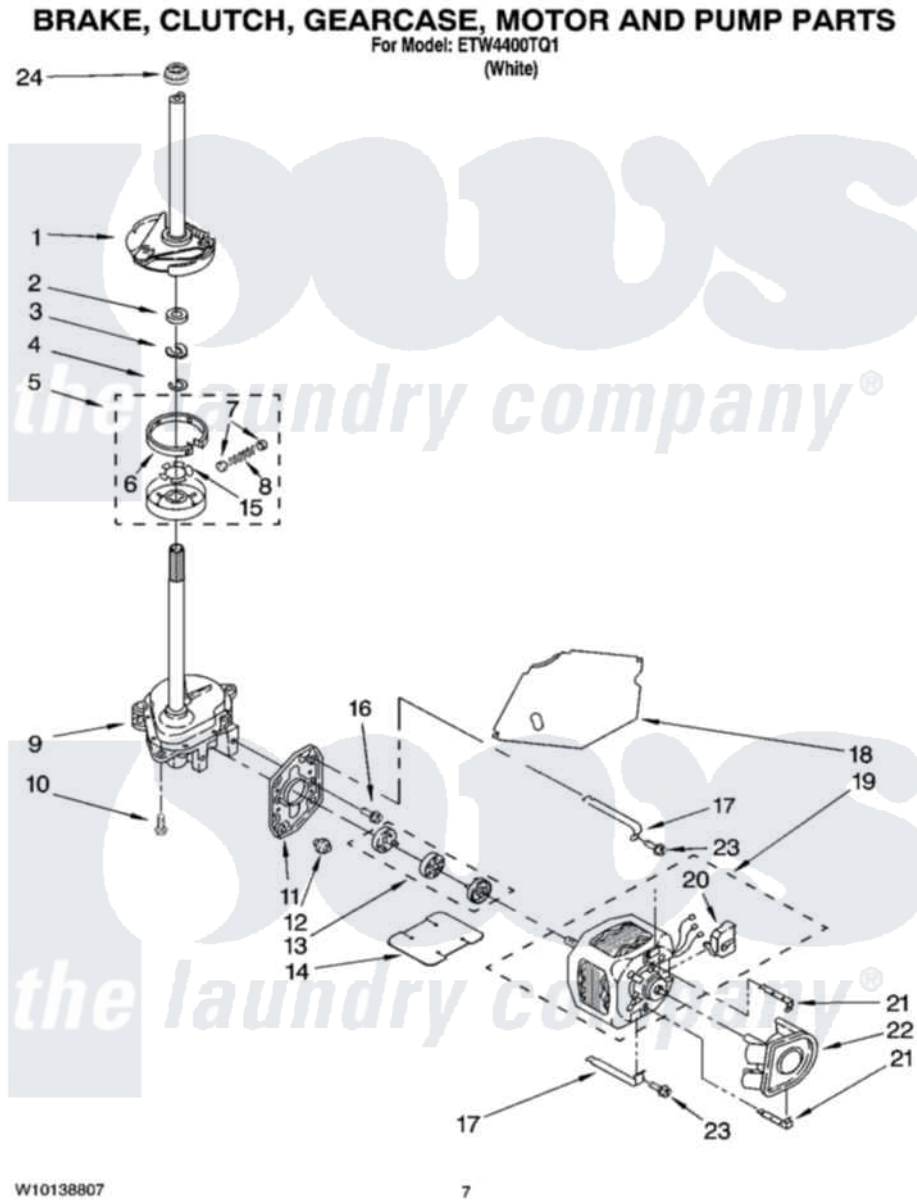

# Whirlpool ETW4400TQ1 04 - BRAKE, CLUTCH, GEARCASE, MOTOR AND PUMP PARTS

Whirlpool [Residential Whirlpool ETW4400TQ1 Washer Parts](#) Parts Diagram 04 - BRAKE, CLUTCH, GEARCASE, MOTOR AND PUMP PARTS  
Click on the part number to view part

Item	Original Part Number	Replaced By	Status	Part Description
1	388952	<a href="#">285792</a>		Basketdrive
2	<a href="#">63292</a>			Washer, Spin Tube Thrust
3	62697	<a href="#">W10080230</a>		Ring, Spin Tube Support
4	63283	<a href="#">285353</a>		Ring
5	3951311	<a href="#">285785</a>		Clutch
6	3951308	<a href="#">285790</a>		Lining
7	<a href="#">62646</a>			Cap, Clutch Spring
8	<a href="#">3946792</a>			Spring And Damper Assembly
9	3360630	<a href="#">3360629</a>		Gearcase
10	3357334	<a href="#">3400516</a>		Screw Anti-Rattle
11	<a href="#">62611</a>			Plate, Motor Mount To Gearcase
12	<a href="#">62691</a>			Grommet, Motor
13	8559748	<a href="#">285753A</a>		Coupling
14	<a href="#">3946532</a>			Shield, Motor

15	<a href="#">3355454</a>		Clip, Main Drive
16	<a href="#">3400516</a>		Screw Anti-Rattle
17	3349637	<a href="#">W10086010</a>	Retainer, Motor
18	<a href="#">3362089</a>		Shield, Tub To Motor
19	8528157	<a href="#">661600</a>	Motor, Main Drive
20	<a href="#">3952056</a>		Switch, Main Drive Motor
21	<a href="#">8546127</a>		Retainer, Pump
22	<a href="#">3363394</a>		Pump
23	3387485	<a href="#">273556</a>	Screw, 10-16 X 5/8
24	<a href="#">8577374</a>		Seal, Centerpost