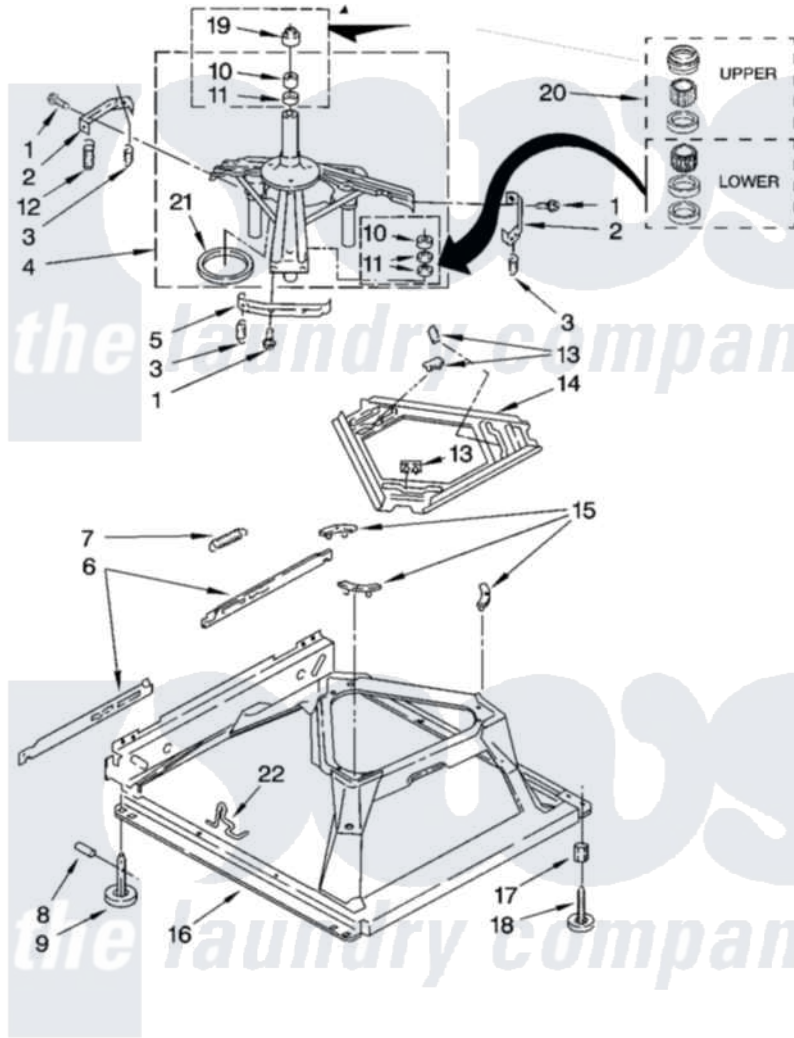

Whirlpool ETW4400TQ1 05 - MACHINE BASE PARTS

MACHINE BASE PARTS

For Model: ETW4400TQ1
(White)

8

W10138807

Whirlpool Residential Whirlpool ETW4400TQ1 Washer Parts Parts Diagram 05 - MACHINE BASE PARTS

[Click on the part number to view part](#)

Item	Original Part Number	Replaced By	Status	Part Description
1	3400076			Screw, Bracket Mounting
2	64067			Bracket, Spring Outer
3	63907			Spring, Suspension
4	8575214	280184		Support
5	64065			Bracket, Spring Outer
6	63466			Link, Leveling Mechanism
7	62597	8316845		Spring
8	62837			Pin, Knurled
9	62596	285244		Feet-Leveling
10	8546455			Bearing, Centerpost
11	357409	359449		Seal, Agitator Shaft
12	388492	W10250667		Spring, Counterweight
13	62568	285219		Pad
14	3946509			Plate, Suspension
15	3363660	285744		Pad
16	3946512	285771		Base

17	3359452	Nut, Lock
18	W10001130	Foot, Leveling
19	8577376	Seal, Centerpost
20	285203	Centerpost Bearing Kit
21	63134	Ring, Sound Deadening
22	63806	W10145155 Retainer, Suspension Spring