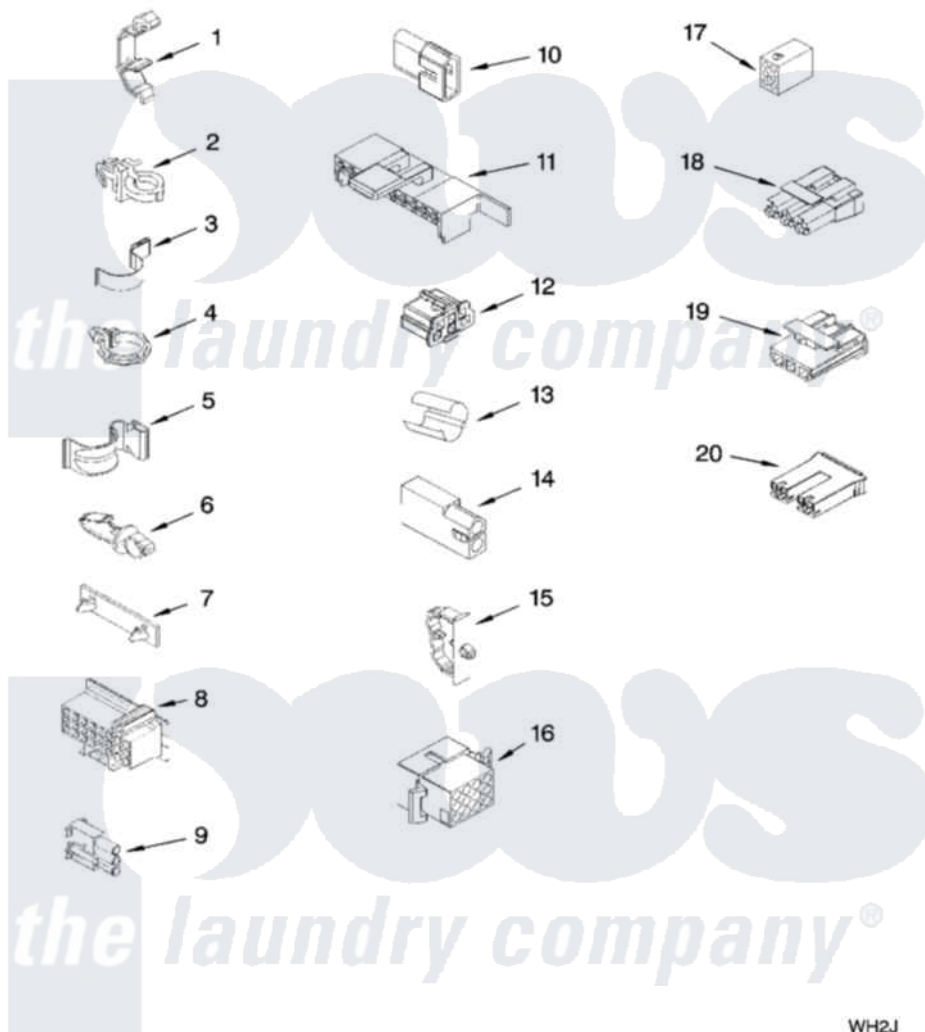

Whirlpool ETW4400TQ1 06 - WIRING HARNESS PARTS

WIRING HARNESS PARTS

For Model: ETW4400TQ1
(White)

W10138807

9

WH2J

Whirlpool [Residential Whirlpool ETW4400TQ1 Washer Parts](#) Parts Diagram 06 - WIRING HARNESS PARTS
Click on the part number to view part

Item	Original Part Number	Replaced By	Status	Part Description
1	3349557			Retainer, Harness
2	388498		Not Available	Clip, Harness
3	3347812	8528351		Clip
4	3352501	8559320		Restraint, Hose
5	90016			Clip, Pressure Switch Hose
6	3390496	8281256		Clip, Harness
7	389379			Retainer, Side To Feature Panel
8	3948614			Disconnect Block
"	352089			Timer, Block Disconnect
9	62889			Receptacle, Terminal
10	353424			Plug, Terminal
11	62505			Block, Disconnect
12	3347243			Block, Disconnect
13	63523			Harness, Protector
14	717252			Receptacle, Terminal
15	3352944			Clip, Harness

16	3390423		Not Available	Block, Disconnect (12-Way) (Timer) (Use Term. 94613)
17	3347730		Not Available	Receptacle, (6-Way) (Use Term. 94613)
18	3948617	2172937		Connector
19	3360056			Connector
20	3354925			Block, Connector
"	3354926			Block, Connector