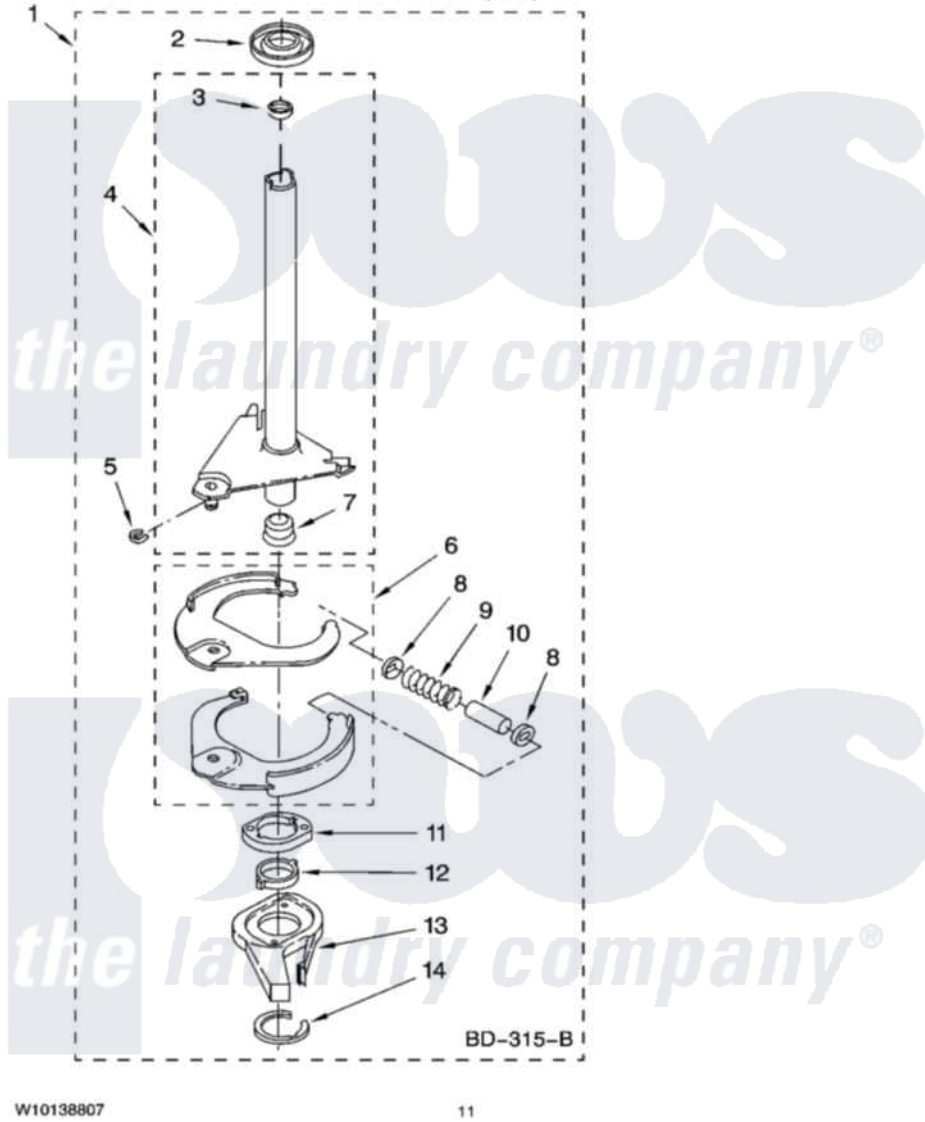

Whirlpool ETW4400TQ1 07 - BRAKE AND DRIVE TUBE PARTS

BRAKE AND DRIVE TUBE PARTS

For Model: ETW4400TQ1
(White)

W10138807

11

Whirlpool Residential Whirlpool ETW4400TQ1 Washer Parts Parts Diagram 07 - BRAKE AND DRIVE TUBE PARTS
Click on the part number to view part

Item	Original Part Number	Replaced By	Status	Part Description
1	388952	285792		Basketdrive
2	62658			Ring, Thrust
3	356427			Seal, Spin Pinion
4	64027	64208		Tube-Spin
5	64035	W10083190		Ring, Retaining
6	64232	285438		Shoe-Brake
7	62703	8546462		"T" Bearing, Spin Tube
8	3353956	285658		Sleeve
9	387806		Not Available	Spring, Brake
10	3355360	285658		Sleeve
11	661516	8546461		Cam, Brake Release
12	63022			Sleeve, Cam
13	64194	285790		Lining
14	90368	W10083200		Ring, Retaining
"	BLANK		Not Available	Following Parts Not Illustrated
"	285208			Lubricant