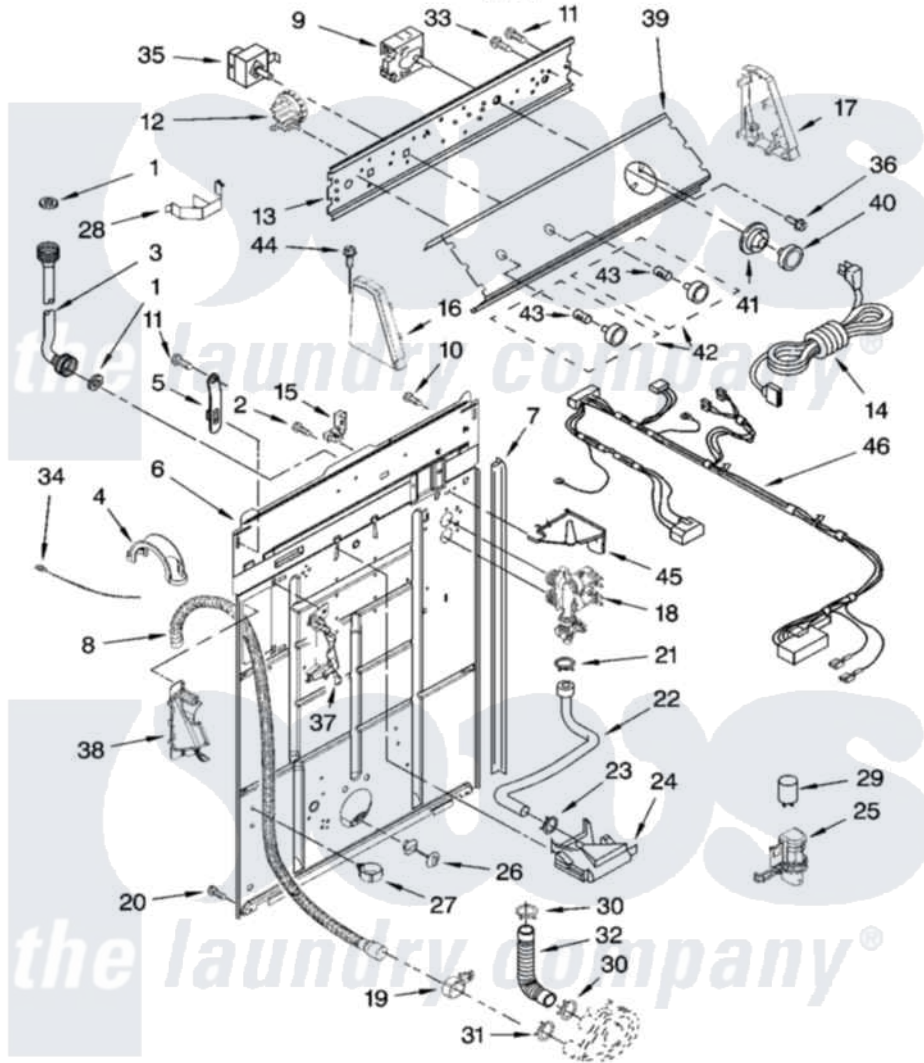

Whirlpool ETW4400VQ1 02 - CONTROLS AND REAR PANEL PARTS

CONTROLS AND REAR PANEL PARTS

For Model: ETW4400VQ1
(White)

W10191084

3

Whirlpool [Residential Whirlpool ETW4400VQ1 Washer Parts](#) Parts Diagram 02 - CONTROLS AND REAR PANEL PARTS

[Click on the part number to view part](#)

Item	Original Part Number	Replaced By	Status	Part Description
1	3976300	16123		Washer Inlet-Hose Miscellaneous Parts Must be Ordered Separately.
2	9740848			Screw, Mixing Valve Mounting
3	8571377	89503		Hose-Inlet
"	8571378	89503		Hose-Inlet
4	8577378			U-Bend, Drain Hose
5	8568314			Strap, Console
6	8318015			Panel, Rear
7	62747			Pad, Rear Panel
8	W10122138	W10096921		Drain Hose Assembly
9	8572976			Timer, Control
10	3351614			Screw, Gearcase Cover Mounting
11	90767			Screw, 8A X 3/8 HeX Washer Head Tapping
12	8577845	W10339334		Switch-WL

13	3948608		Bracket, Control
14	8578842	285800	Cord-Power
15	3952821	285777	Relief-Str
16	8274437	279960	Endcap
17	8274434	279960	Endcap
18	8578340		Valve, Water Inlet W/Bi-Metal
19	8541668		Clamp, Hose
20	62863	3390631	Screw, 10-16 X 3/8
21	301958	596669	Clamp, Manifold
22	8317974	8317926	Hose, Vacuum Break
23	370450	596669	Clamp, Manifold
24	387606	3360977	Break-Vac
25	8318046		Clip, Capacitor
26	8519200		Support, Rear Panel
27	8541667		Clamp, Hose
28	8055003		Clip, Harness And Pressure Switch
29	8572717		Capacitor, Motor Start
30	3363366	616099	Clamp
31	8317496	285655	Clamp, Hose
32	3951449	285871	Hose
33	3400073		Screw, Ground
34	3347868	W10339879	Tie, Cable
35	8578337		Switch, Water Temperature
36	3400818		Screw, Timer Mounting
37	8541669		Bucket, Drain Hose
38	8541658		Bucket, Drain Hose
39	W10176721		Panel, Console
40	8538949		Knob, Timer
41	8538955		Dial, Timer
42	8538957		Knob, Control
43	8536939		Clip, Knob
44	388326		Screw, 8-18 X 1.25
45	8539874		Shield, Suds
46	3958082		Harness, Wiring