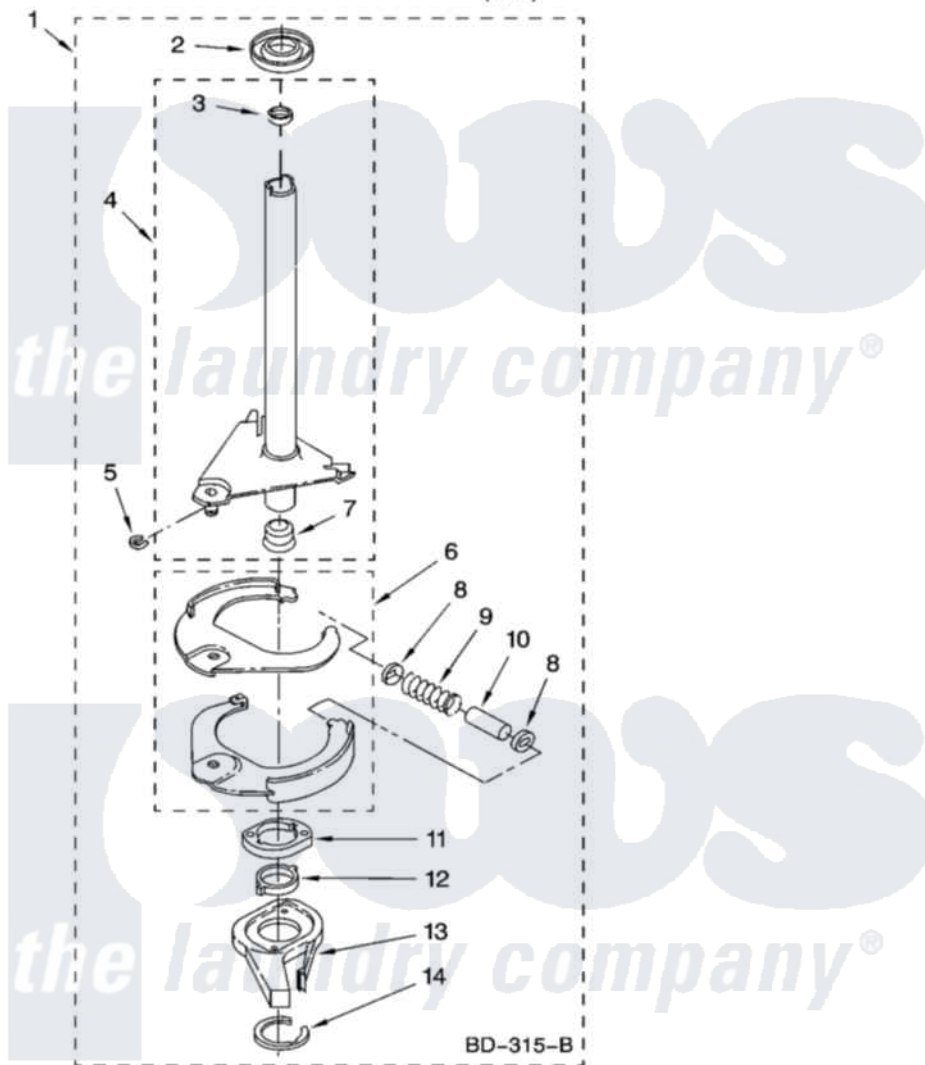

# Whirlpool ETW4400VQ1 07 - BRAKE AND DRIVE TUBE PARTS

## BRAKE AND DRIVE TUBE PARTS

For Model: ETW4400VQ1  
(White)

W10191084

11

Whirlpool Residential Whirlpool ETW4400VQ1 Washer Parts Parts Diagram 07 - BRAKE AND DRIVE TUBE PARTS  
Click on the part number to view part

Item	Original Part Number	Replaced By	Status	Part Description
1	388952	<a href="#">285792</a>		Basketdrive
2	<a href="#">62658</a>			Ring, Thrust
3	<a href="#">356427</a>			Seal, Spin Pinion
4	64027	<a href="#">64208</a>		Tube-Spin
5	64035	<a href="#">W10083190</a>		Ring, Retaining
6	64232	<a href="#">285438</a>		Shoe-Brake
7	62703	<a href="#">8546462</a>		"T" Bearing, Spin Tube
8	3353956	<a href="#">285658</a>		Sleeve
9	387806		Not Available	Spring, Brake
10	3355360	<a href="#">285658</a>		Sleeve
11	661516	<a href="#">8546461</a>		Cam, Brake Release
12	<a href="#">63022</a>			Sleeve, Cam
13	64194	<a href="#">285790</a>		Lining
14	90368	<a href="#">W10083200</a>		Ring, Retaining
	BLANK		Not Available	Following Parts Not Illustrated
"	<a href="#">285208</a>			Lubricant