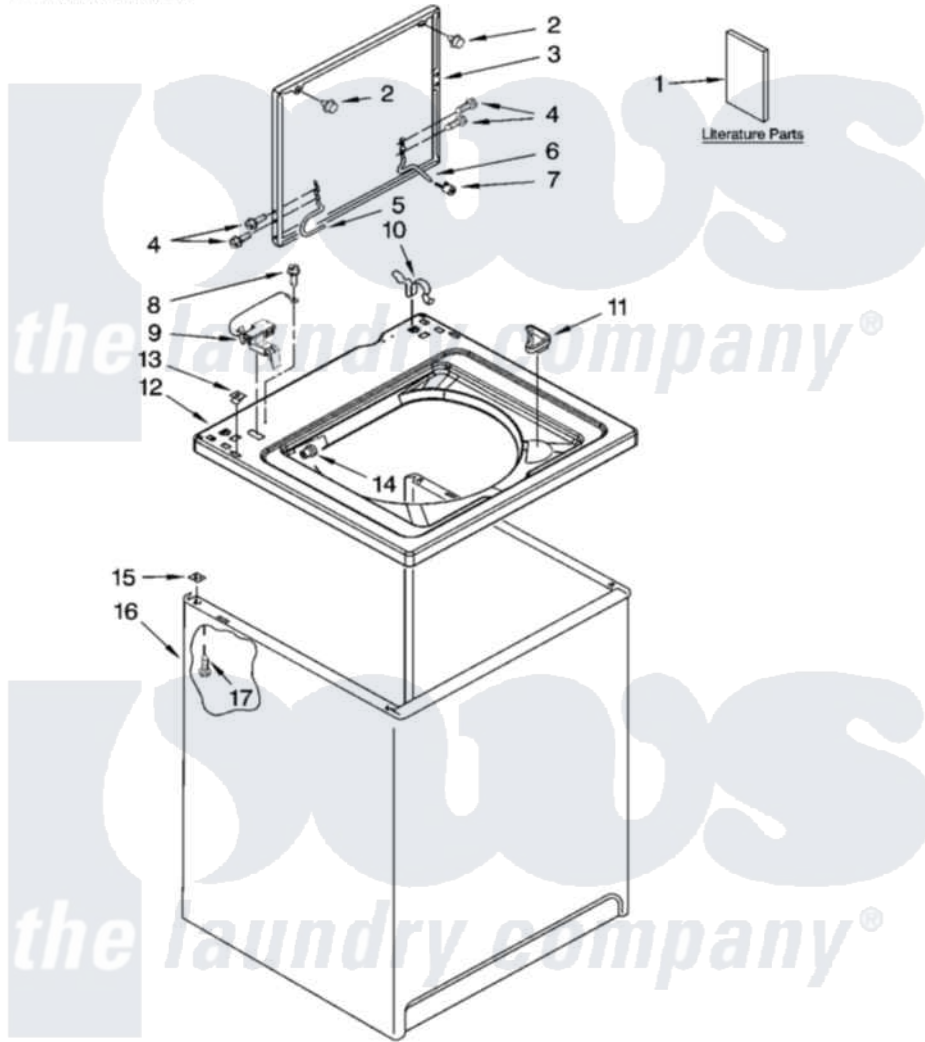

Whirlpool ETW4400VQ2 01 - TOP AND CABINET PARTS

TOP AND CABINET PARTS

For Model: ETW4400VQ2
(White)

AUTOMATIC
WASHER

11-08 Litho in U.S.A. (drd) (eeb)

1

Part No. W10239494 Rev. A

Whirlpool [Residential Whirlpool ETW4400VQ2 Washer Parts](#) Parts Diagram 01 - TOP AND CABINET PARTS
Click on the part number to view part

Item	Original Part Number	Replaced By	Status	Part Description
1	W10200331		Not Available	Installation Instructions (English/French)
"	W10200662		Not Available	Installation Instructions (Spanish)
"	W10150642		Not Available	Feature Sheet (English/French)
"	W10150643		Not Available	Feature Sheet (Spanish)
"	W10200843		Not Available	Use & Care Guide (English/French)
"	W10200844		Not Available	Use & Care Guide (Spanish)
"	W10190394		Not Available	Energy Guide
"	8578912		Not Available	Wiring Diagram
2	9724509			Bumper, Lid
3	8541774	W10193857		Lid
4	W10119872	W10119828		Screw, Lid Hinge Mounting
5	8318088			Hinge, Lid
6	54583			Hinge, Lid
7	19119			Bumper, Lid Hinge

8	3351614	Screw, Gearcase Cover Mounting
9	8318084	Switch, Lid
10	62780	Clip, Top And Cabinet And Rear Panel
11	3362952	Dispenser, Bleach
12	8318064	Top
13	357213	Nut, Push-In
14	21258	Bearing, Lid Hinge
15	62750	Spacer, Cabinet To Top (4)
16	63424	Cabinet
17	3390631	Screw, 10-16 X 3/8