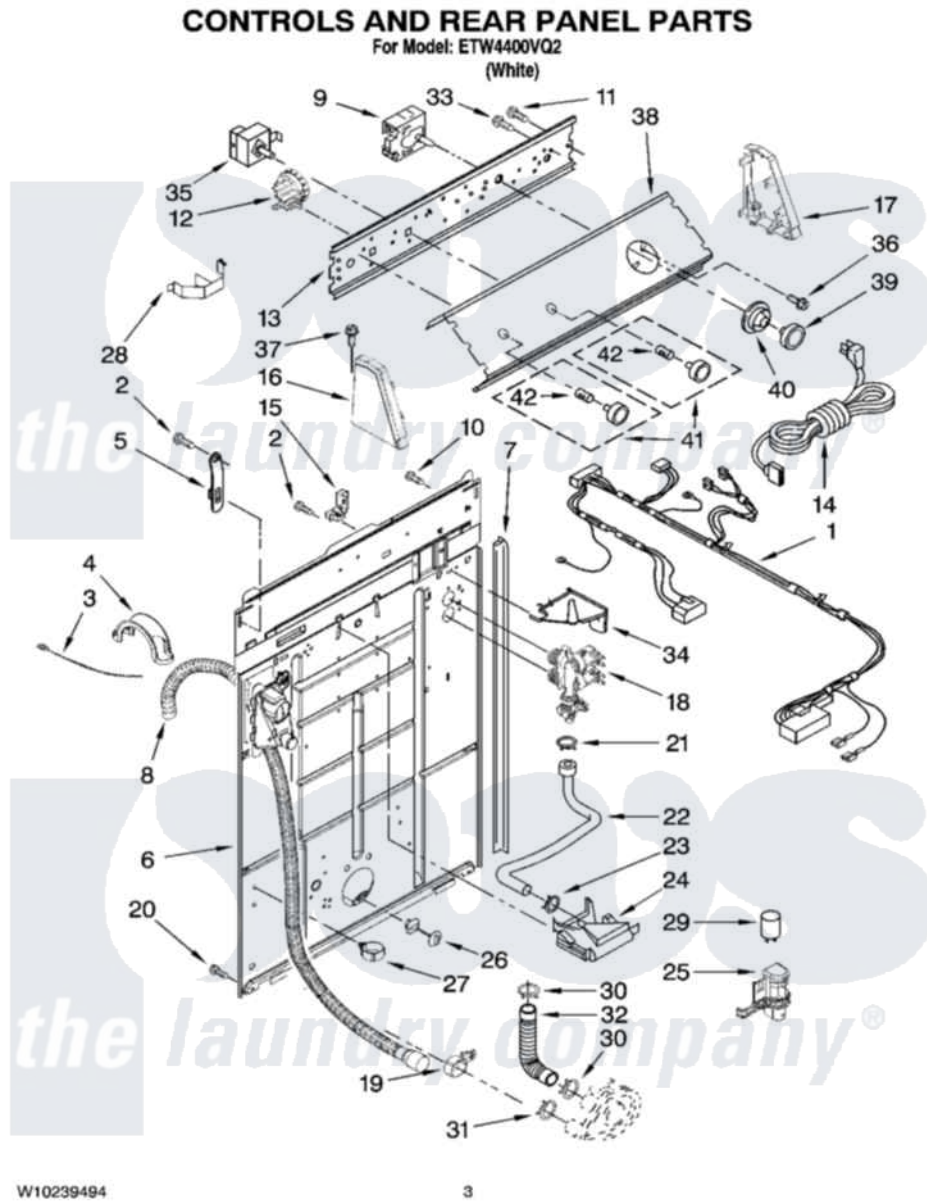

# Whirlpool ETW4400VQ2 02 - CONTROLS AND REAR PANEL PARTS

Whirlpool Residential Whirlpool ETW4400VQ2 Washer Parts Parts Diagram 02 - CONTROLS AND REAR PANEL PARTS

[Click on the part number to view part](#)

Item	Original Part Number	Replaced By	Status	Part Description
1	<a href="#">3958082</a>			Harness, Wiring
2	<a href="#">9740848</a>			Screw, Mixing Valve Mounting
3	3347868	<a href="#">W10339879</a>		Tie, Cable
4	<a href="#">8577378</a>			U-Bend, Drain Hose
5	<a href="#">8568314</a>			Strap, Console
6	<a href="#">8318015</a>			Panel, Rear
7	<a href="#">62747</a>			Pad, Rear Panel
8	W10138068	<a href="#">W10096921</a>		Drain Hose Assembly
9	<a href="#">8572976</a>			Timer, Control
10	<a href="#">3351614</a>			Screw, Gearcase Cover Mounting
11	<a href="#">90767</a>			Screw, 8A X 3/8 HeX Washer Head Tapping
12	8577845	<a href="#">W10339334</a>		Switch-WL
13	<a href="#">3948608</a>			Bracket, Control
14	8578842	<a href="#">285800</a>		Cord-Power