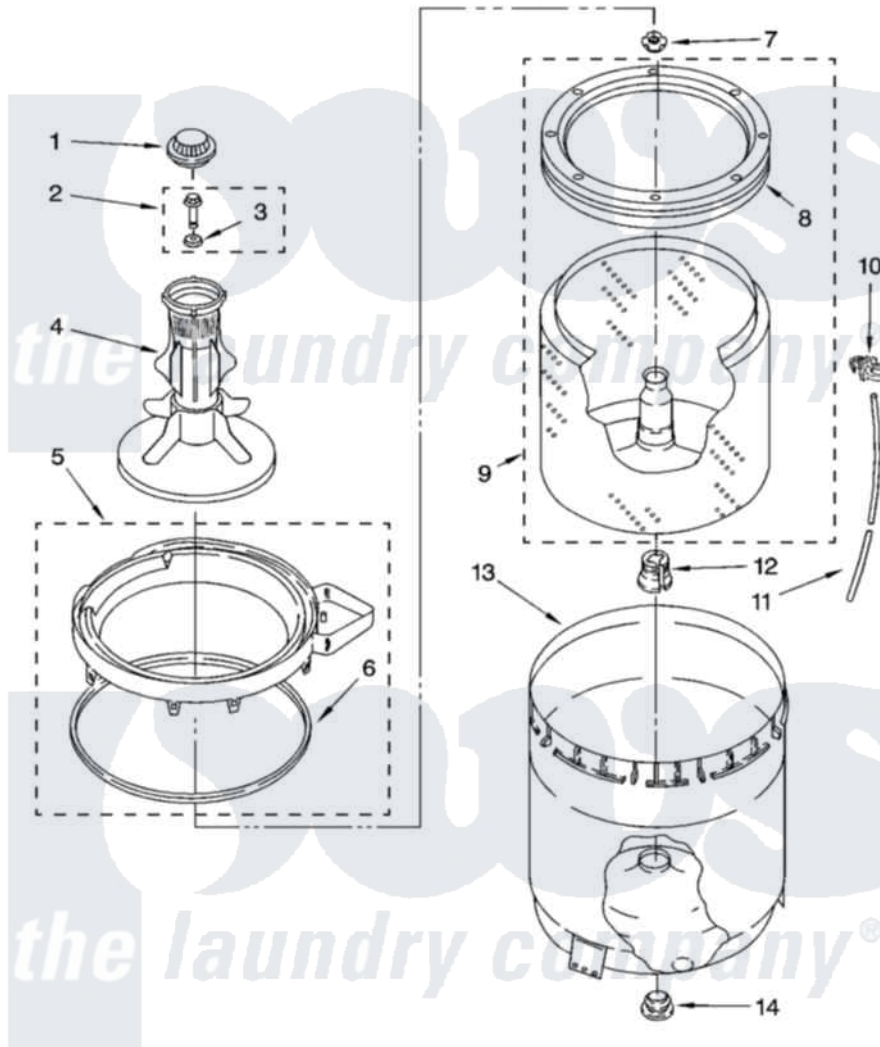

# Whirlpool ETW4400VQ2 03 - AGITATOR, BASKET AND TUB PARTS

## AGITATOR, BASKET AND TUB PARTS

For Model: ETW4400VQ2  
(White)

W10239494

5

Whirlpool Residential Whirlpool ETW4400VQ2 Washer Parts Parts Diagram 03 - AGITATOR, BASKET AND TUB PARTS

Click on the part number to view part

Item	Original Part Number	Replaced By	Status	Part Description
1	<a href="#">3355758</a>			Cap, Agitator
2	<a href="#">358237</a>			Screw And Washer
3	<a href="#">3949550</a>			Washer
4	<a href="#">63235</a>			Agitator Assembly
5	8528150	<a href="#">W10445870</a>		Ring-Tub
6	<a href="#">3976308</a>			Gasket, Tub Ring
7	<a href="#">21366</a>			Nut, Spanner
8	<a href="#">387240</a>			Ring, Balance
9	8526017	<a href="#">W10389329</a>		Clothes Container, Assembly
10	<a href="#">2219077</a>			Clip, Pressure Switch Hose
11	3347780	<a href="#">353244</a>		Hose, Pressure Switch
12	<a href="#">389140</a>			Tub Block, Basket Drive
13	<a href="#">63849</a>			Strain Relief, Power Cord
14	<a href="#">383727</a>			Gasket, Centerpodt