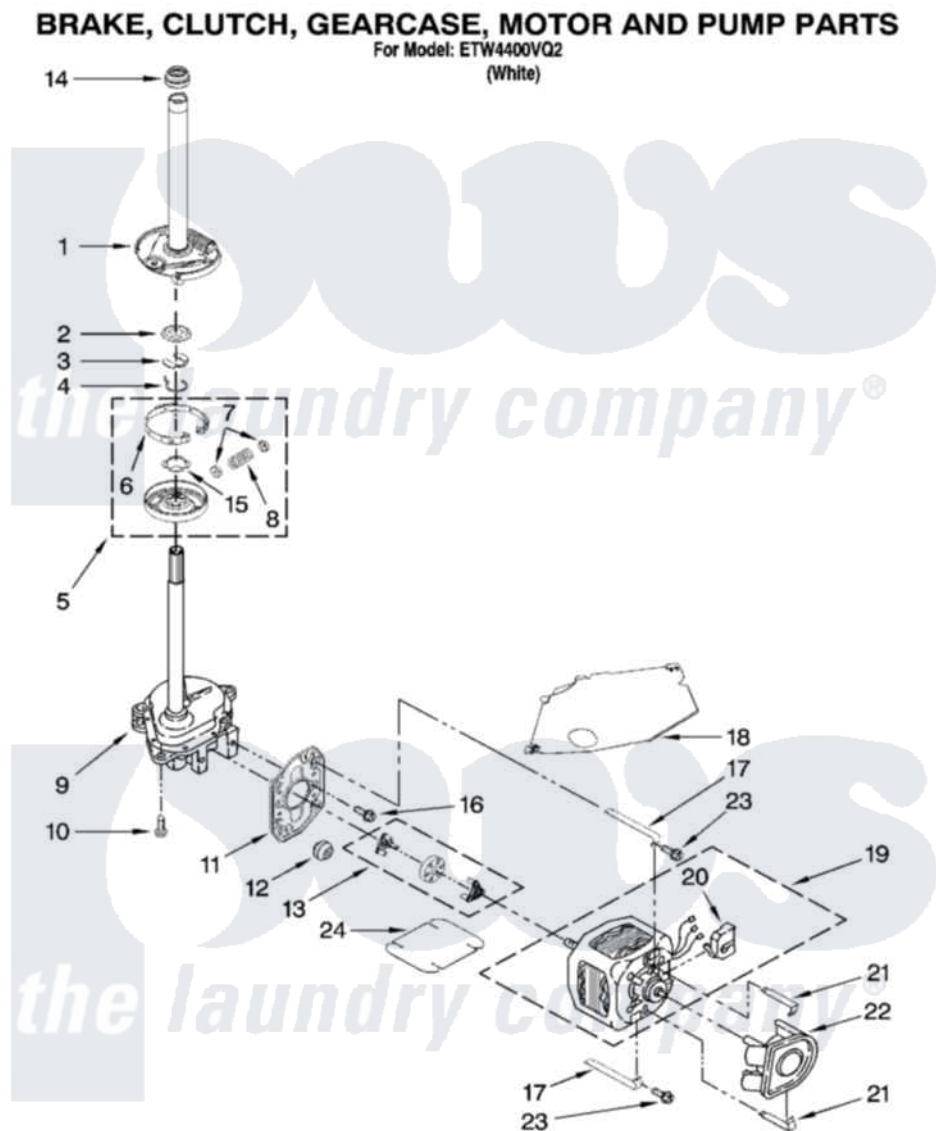

Whirlpool ETW4400VQ2 04 - BRAKE, CLUTCH, GEARCASE, MOTOR AND PUMP PARTS

W10239494

7

Whirlpool [Residential Whirlpool ETW4400VQ2 Washer Parts](#) Parts Diagram 04 - BRAKE, CLUTCH, GEARCASE, MOTOR AND PUMP PARTS
Click on the part number to view part

Item	Original Part Number	Replaced By	Status	Part Description
1	388952	285792		Basketdrive
2	63292			Washer, Spin Tube Thrust
3	62697	W10080230		Ring, Spin Tube Support
4	63283	285353		Ring
5	3951311	285785		Clutch
6	3951308	285790		Lining
7	62646			Cap, Clutch Spring
8	3946792			Spring And Damper Assembly
9	3360630	3360629		Gearcase
10	3357334	3400516		Screw Anti-Rattle
11	62611			Plate, Motor Mount To Gearcase
12	62691			Grommet, Motor
13	3364003	285753A		Coupling
14	8577374			Seal, Centerpost

15	3355454		Clip, Main Drive
16	3400516		Screw Anti-Rattle
17	W10086010		Retainer, Motor
18	3362089		Shield, Tub To Motor
19	8528158	661600	Motor, Main Drive
20	3952056		Switch, Main Drive Motor
21	8546127		Retainer, Pump
22	3363394		Pump
23	3387485	273556	Screw, 10-16 X 5/8
24	3946532		Shield, Motor