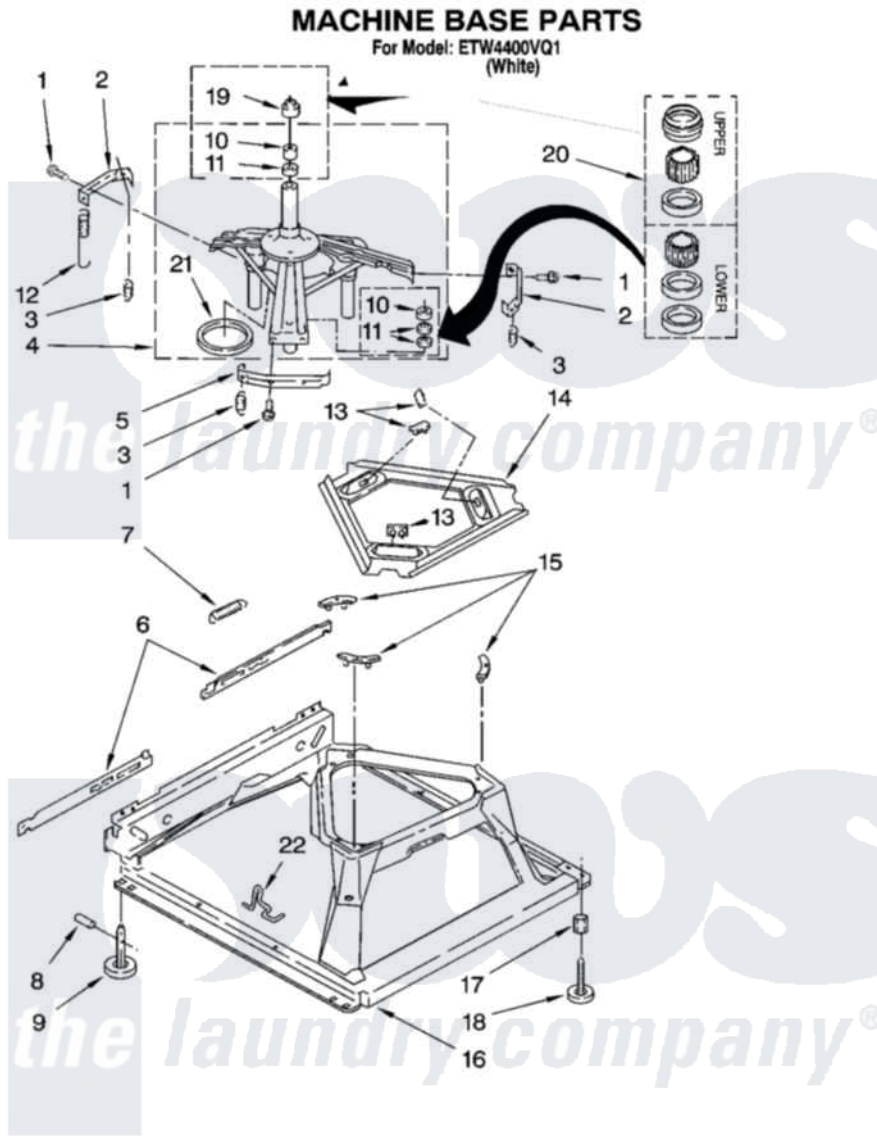

Whirlpool ETW4400VQ2 05 - MACHINE BASE PARTS

8

W10239494

Whirlpool [Residential Whirlpool ETW4400VQ2 Washer Parts](#) Parts Diagram 05 - MACHINE BASE PARTS
Click on the part number to view part

Item	Original Part Number	Replaced By	Status	Part Description
1	3400076			Screw, Bracket Mounting
2	64067			Bracket, Spring Outer
3	63907			Spring, Suspension
4	8575214	280184		Support
5	64065			Bracket, Spring Outer
6	63466			Link, Leveling Mechanism
7	62597	8316845		Spring
8	62837			Pin, Knurled
9	62596	285244		Feet-Leveling
10	8546455			Bearing, Centerpost
11	357409	359449		Seal, Agitator Shaft
12	8534035	285901		Spring
13	62568	285219		Pad
14	3946509			Plate, Suspension
15	3363660	285744		Pad
16	3946512	285771		Base

17	3359452	Nut, Lock
18	W10001130	Foot, Leveling
19	8577376	Seal, Centerpost
20	285203	Centerpost Bearing Kit
21	63134	Ring, Sound Deadening
22	W10145155	Retainer, Suspension Spring