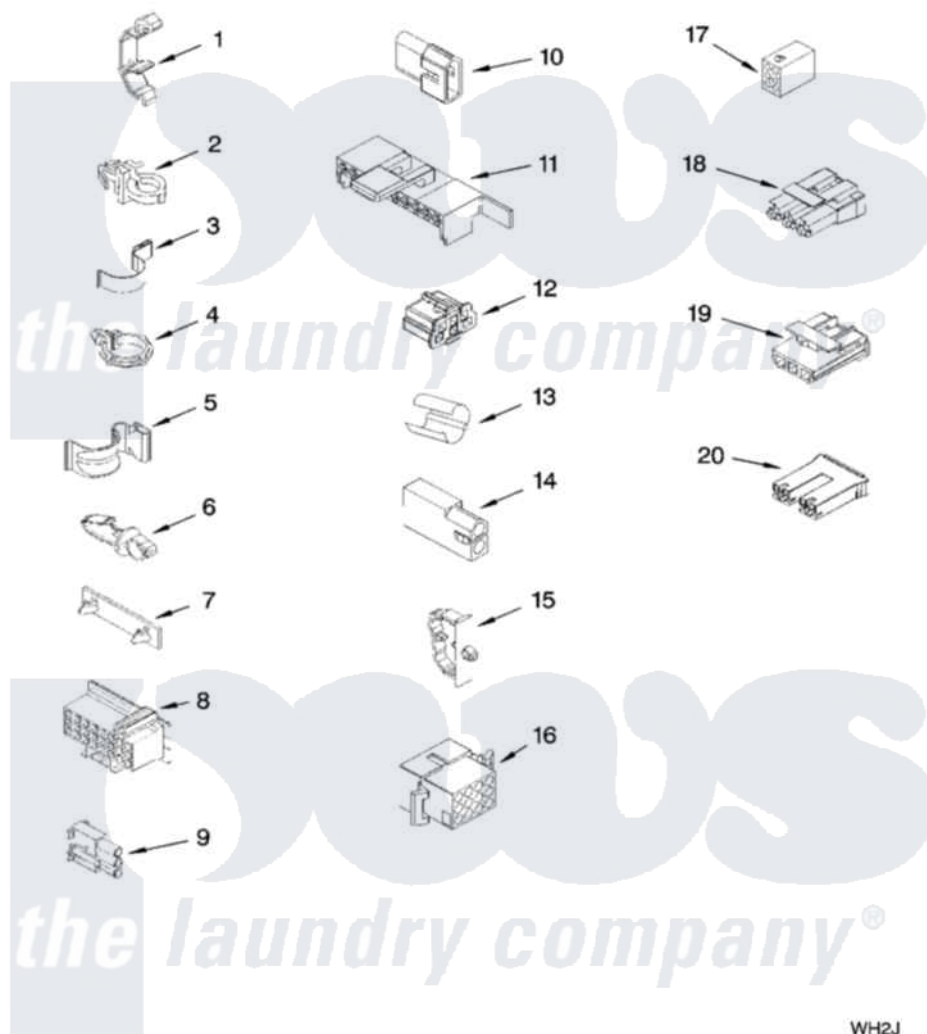

Whirlpool ETW4400VQ2 06 - WIRING HARNESS PARTS

WIRING HARNESS PARTS

For Model: ETW4400VQ2
(White)

W10239494

9

WH2J

Whirlpool [Residential Whirlpool ETW4400VQ2 Washer Parts](#) Parts Diagram 06 - WIRING HARNESS PARTS
Click on the part number to view part

Item	Original Part Number	Replaced By	Status	Part Description
1	3349557			Retainer, Harness
2	388498		Not Available	Clip, Harness
3	3347812	8528351		Clip
4	3352501	8559320		Restraint, Hose
5	90016			Clip, Pressure Switch Hose
6	3390496	8281256		Clip, Harness
7	389379			Retainer, Side To Feature Panel
8	3948614			Disconnect Block
"	352089			Timer, Block Disconnect
9	62889			Receptacle, Terminal
10	353424			Plug, Terminal
11	62505			Block, Disconnect
12	3347243			Block, Disconnect
13	63523			Harness, Protector
14	717252			Receptacle, Terminal
15	3352944			Clip, Harness

16	3390423		Not Available	Block, Disconnect (12-Way) (Timer) (Use Term. 94613)
17	3347730		Not Available	Receptacle, (6-Way) (Use Term. 94613)
18	3948617	2172937		Connector
19	3360056			Connector
20	3354925			Block, Connector
"	3354926			Block, Connector