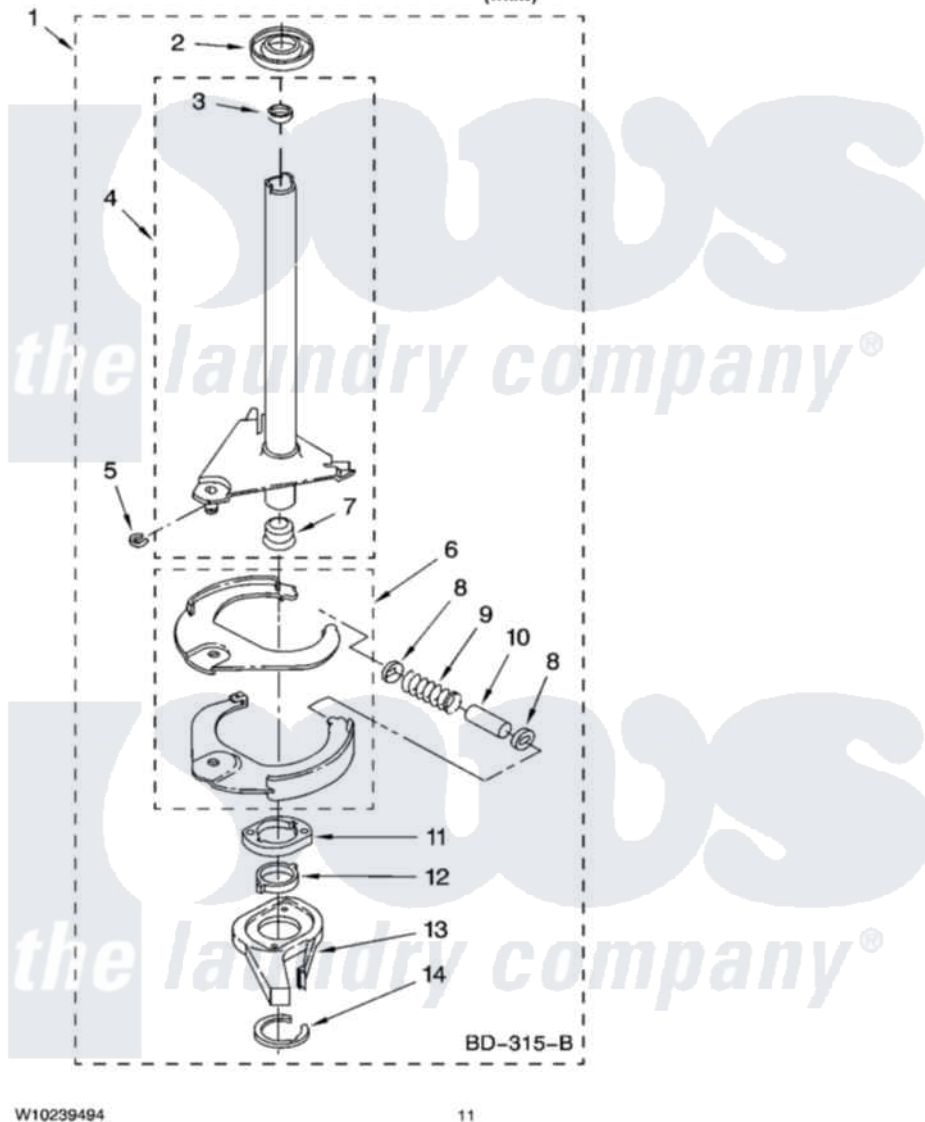

Whirlpool ETW4400VQ2 07 - BRAKE AND DRIVE TUBE PARTS

BRAKE AND DRIVE TUBE PARTS

For Model: ETW4400VQ2
(White)

W10239494

11

Whirlpool Residential Whirlpool ETW4400VQ2 Washer Parts Parts Diagram 07 - BRAKE AND DRIVE TUBE PARTS
Click on the part number to view part

Item	Original Part Number	Replaced By	Status	Part Description
1	388952	285792		Basketdrive
2	62658			Ring, Thrust
3	356427			Seal, Spin Pinion
4	64027	64208		Tube-Spin
5	64035	W10083190		Ring, Retaining
6	64232	285438		Shoe-Brake
7	62703	8546462		"T" Bearing, Spin Tube
8	3353956	285658		Sleeve
9	387806		Not Available	Spring, Brake
10	3355360	285658		Sleeve
11	661516	8546461		Cam, Brake Release
12	63022			Sleeve, Cam
13	64194	285790		Lining
14	90368	W10083200		Ring, Retaining
	BLANK		Not Available	Following Parts Not Illustrated
"	285208			Lubricant