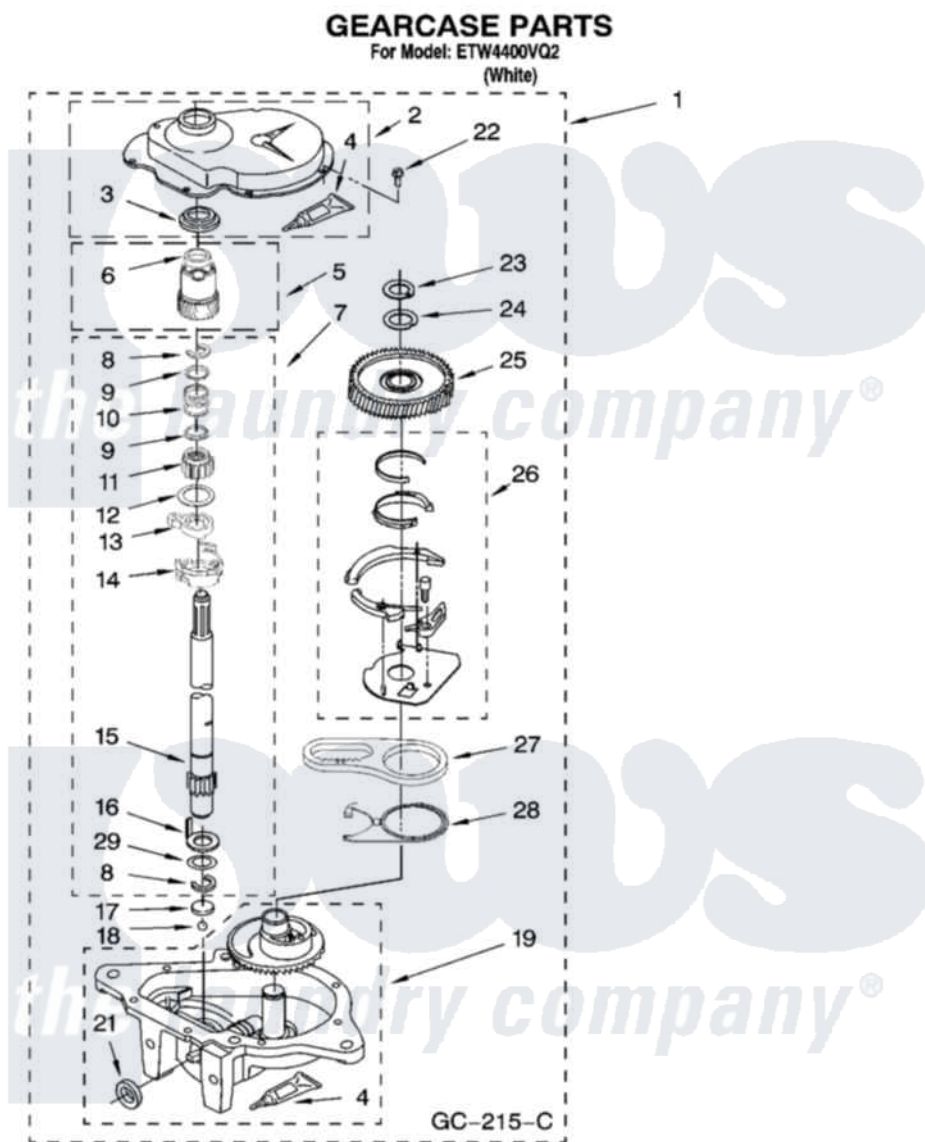

# Whirlpool ETW4400VQ2 08 - GEARCASE PARTS, OPTIONAL PARTS (NOT INCLUDED)

12

W10239494

Whirlpool Residential Whirlpool ETW4400VQ2 Washer Parts Parts Diagram 08 - GEARCASE PARTS, OPTIONAL PARTS (NOT INCLUDED)

Click on the part number to view part

Item	Original Part Number	Replaced By	Status	Part Description
1	3360630	<a href="#">3360629</a>		Gearcase
2	<a href="#">285202</a>			Cover, Gearcase
3	<a href="#">3349985</a>			Seal, Gearcase Cover
4	<a href="#">285195</a>			Sealer Sealer, Gasket
5	63320	<a href="#">285362</a>		Gear and Pinion
6	<a href="#">356427</a>			Seal, Spin Pinion
7	<a href="#">389387</a>			Shaft, Agitator
8	90369		Not Available	Ring, Retaining (2)
9	<a href="#">62677</a>			Retainer, Spring
10	<a href="#">62676</a>			Spring, Agitator
11	63273	<a href="#">285509</a>		Shaft, Agitator
12	<a href="#">62619</a>			Washer, Agitator Gear
13	62580	<a href="#">285206</a>		Cam-Agitator
14	62581	<a href="#">285206</a>		Cam-Agitator
15	<a href="#">285509</a>			Shaft, Agitator