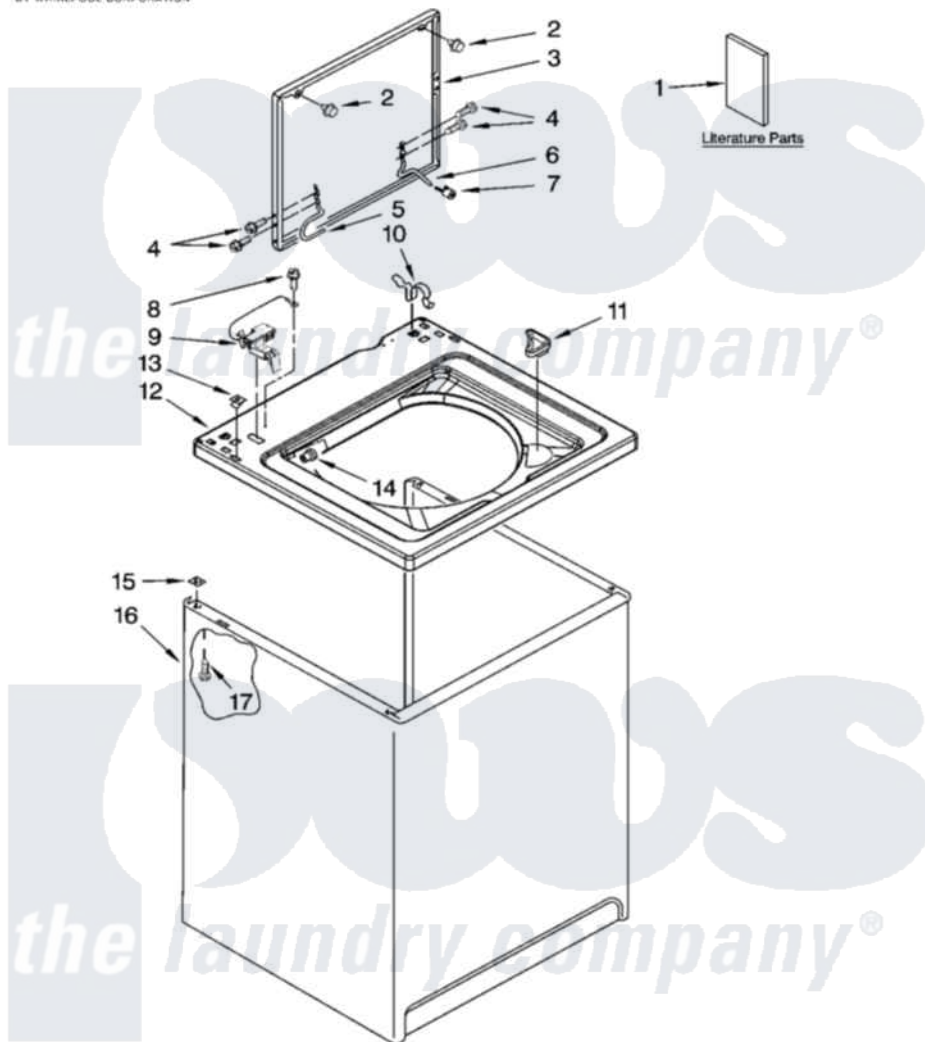

# Whirlpool ETW4400VQ3 01 - TOP AND CABINET PARTS

## TOP AND CABINET PARTS

For Model: ETW4400VQ3  
(White)

AUTOMATIC  
WASHER

11-08 Litho in U.S.A. (drd)(bay)

1

Part No. W10239513 Rev. A

Whirlpool [Residential Whirlpool ETW4400VQ3 Washer Parts](#) Parts Diagram 01 - TOP AND CABINET PARTS

[Click on the part number to view part](#)

Item	Original Part Number	Replaced By	Status	Part Description
1	W10200331		Not Available	Installation Instructions (English/French)
"	W10200662		Not Available	Installation Instructions (Spanish)
"	W10150642		Not Available	Feature Sheet (English/French)
"	W10150643		Not Available	Feature Sheet (Spanish)
"	W10200843		Not Available	Use & Care Guide (English/French)
"	W10200844		Not Available	Use & Care Guide (Spanish)
"	W10062886		Not Available	Energy Guide
"	W10199994		Not Available	Wiring Diagram
2	<a href="#">9724509</a>			Bumper, Lid
3	8541774	<a href="#">W10193857</a>		Lid
4	W10119872	<a href="#">W10119828</a>		Screw, Lid Hinge Mounting
5	<a href="#">8318088</a>			Hinge, Lid
6	<a href="#">54583</a>			Hinge, Lid
7	<a href="#">19119</a>			Bumper, Lid Hinge

8	<a href="#">3351614</a>	Screw, Gearcase Cover Mounting
9	<a href="#">8318084</a>	Switch, Lid
10	<a href="#">62780</a>	Clip, Top And Cabinet And Rear Panel
11	<a href="#">3362952</a>	Dispenser, Bleach
12	<a href="#">8318064</a>	Top
13	<a href="#">357213</a>	Nut, Push-In
14	<a href="#">21258</a>	Bearing, Lid Hinge
15	62750	Spacer, Cabinet To Top (4)
16	<a href="#">63424</a>	Cabinet
17	<a href="#">3390631</a>	Screw, 10-16 X 3/8