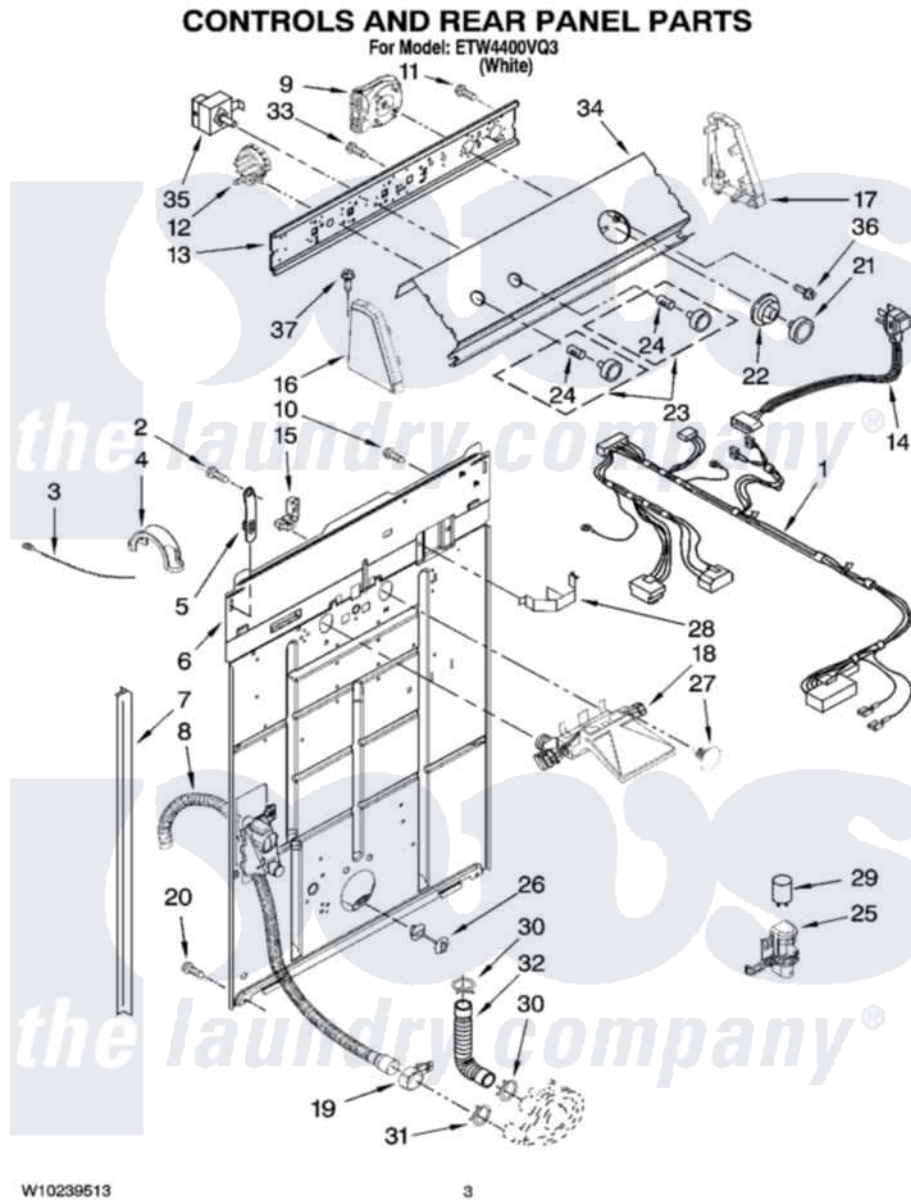

Whirlpool ETW4400VQ3 02 - CONTROLS AND REAR PANEL PARTS

Whirlpool Residential Whirlpool ETW4400VQ3 Washer Parts Parts Diagram 02 - CONTROLS AND REAR PANEL PARTS

[Click on the part number to view part](#)

Item	Original Part Number	Replaced By	Status	Part Description
1	W10211259			Harness, Wiring
2	9740848			Screw, Mixing Valve Mounting
3	3347868	W10339879		Tie, Cable
4	8577378			U-Bend, Drain Hose
5	8568314			Strap, Console
6	W10194450			Panel, Rear
7	62747			Pad, Rear Panel
8	W10189267			Drain Hose Assembly
9	W10199989			Timer, Control
10	3351614			Screw, Gearcase Cover Mounting
11	90767			Screw, 8A X 3/8 HeX Washer Head Tapping
12	8577845	W10339334		Switch-WL
13	3948608			Bracket, Control
14	8578842	285800		Cord-Power

15	3952821	285777	Relief-Str
16	8274437	279960	Endcap
17	8274434	279960	Endcap
18	W10140917		Valve, Water Inlet W/Bi-Metal And Vacuum Break
19	8541668		Clamp, Hose
20	62863	3390631	Screw, 10-16 X 3/8
21	8538949		Knob, Timer
22	8538955		Dial, Timer
23	8538957		Knob, Control
24	8536939		Clip, Knob
25	8318046		Clip, Capacitor
26	8519200		Support, Rear Panel
27	W10000080	8282566	Clip, Pine Tree
28	8055003		Clip, Harness And Pressure Switch
29	8572717		Capacitor, Motor Start
30	3363366	616099	Clamp
31	8317496	285655	Clamp, Hose
32	3951449	285871	Hose
33	3400073		Screw, Ground
34	W10200863		Panel, Console
35	8578337		Switch, Water Temperature
36	3400818		Screw, Timer Mounting
37	388326		Screw, 8-18 X 1.25