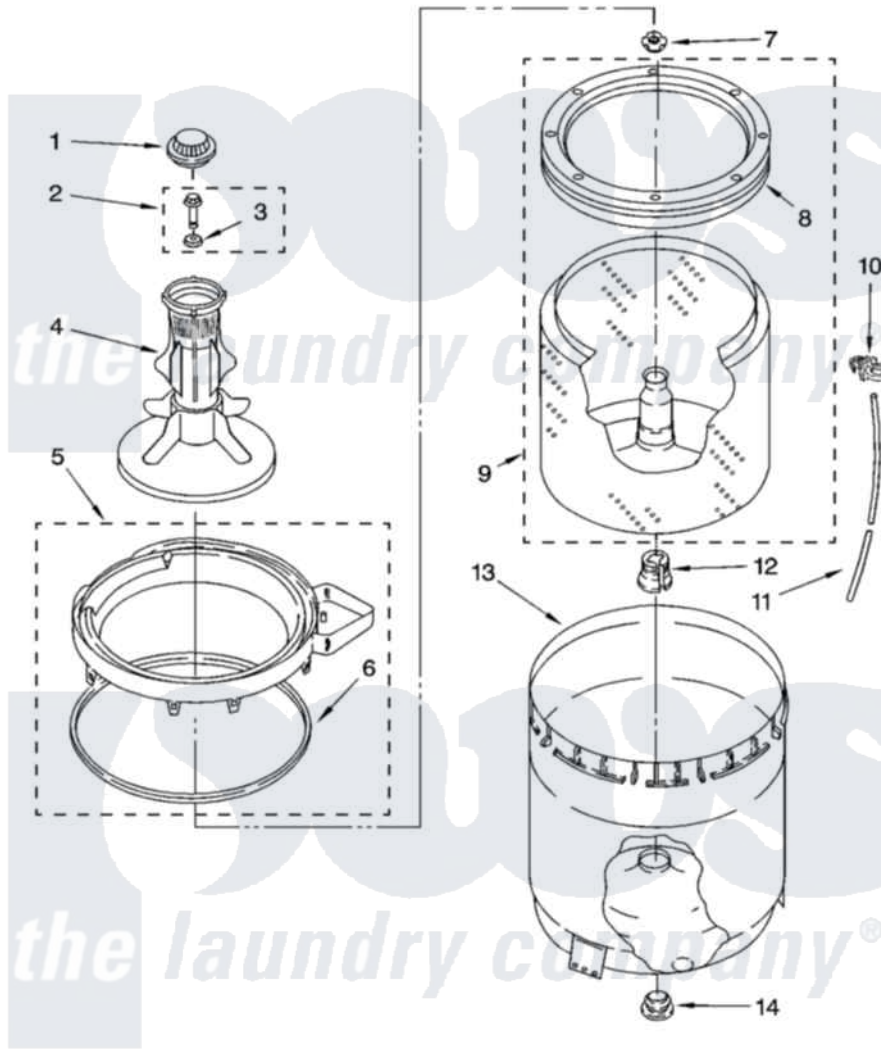

Whirlpool ETW4400VQ3 03 - AGITATOR, BASKET AND TUB PARTS

AGITATOR, BASKET AND TUB PARTS

For Model: ETW4400VQ3
(White)

W10239513

5

Whirlpool Residential Whirlpool ETW4400VQ3 Washer Parts Parts Diagram 03 - AGITATOR, BASKET AND TUB PARTS

Click on the part number to view part

Item	Original Part Number	Replaced By	Status	Part Description
1	3355758			Cap, Agitator
2	358237			Screw And Washer
3	3949550			Washer
4	63235			Agitator Assembly
5	8528150	W10445870		Ring-Tub
6	3976308			Gasket, Tub Ring
7	21366			Nut, Spanner
8	387240			Ring, Balance
9	8526017	W10389329		Clothes Container, Assembly
10	2219077			Clip, Pressure Switch Hose
11	3347780	353244		Hose, Pressure Switch
12	389140			Tub Block, Basket Drive
13	63849			Strain Relief, Power Cord
14	383727			Gasket, Centerpod