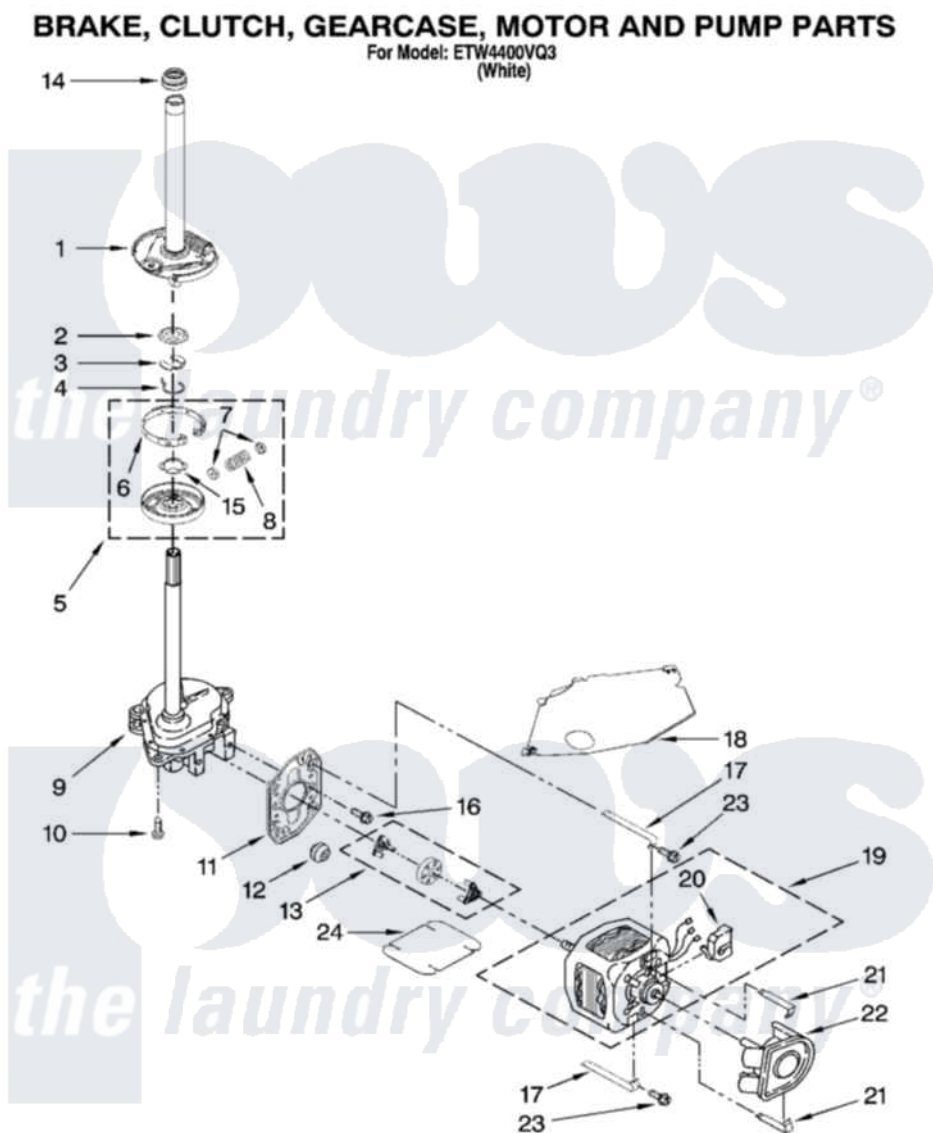

Whirlpool ETW4400VQ3 04 - BRAKE, CLUTCH, GEARCASE, MOTOR AND PUMP PARTS

W10239513

7

Whirlpool [Residential Whirlpool ETW4400VQ3 Washer Parts](#) Parts Diagram 04 - BRAKE, CLUTCH, GEARCASE, MOTOR AND PUMP PARTS
Click on the part number to view part

Item	Original Part Number	Replaced By	Status	Part Description
1	388952	285792		Basketdrive
2	63292			Washer, Spin Tube Thrust
3	62697	W10080230		Ring, Spin Tube Support
4	63283	285353		Ring
5	3951311	285785		Clutch
6	3951308	285790		Lining
7	62646			Cap, Clutch Spring
8	3946792			Spring And Damper Assembly
9	3360630	3360629		Gearcase
10	3357334	3400516		Screw Anti-Rattle
11	62611			Plate, Motor Mount To Gearcase
12	62691			Grommet, Motor
13	3364003	285753A		Coupling
14	8577374			Seal, Centerpost

15	3355454		Clip, Main Drive
16	3400516		Screw Anti-Rattle
17	W10086010		Retainer, Motor
18	3362089		Shield, Tub To Motor
19	8528158	661600	Motor, Main Drive
20	3952056		Switch, Main Drive Motor
21	8546127		Retainer, Pump
22	3363394		Pump
23	3387485	273556	Screw, 10-16 X 5/8
24	3946532		Shield, Motor