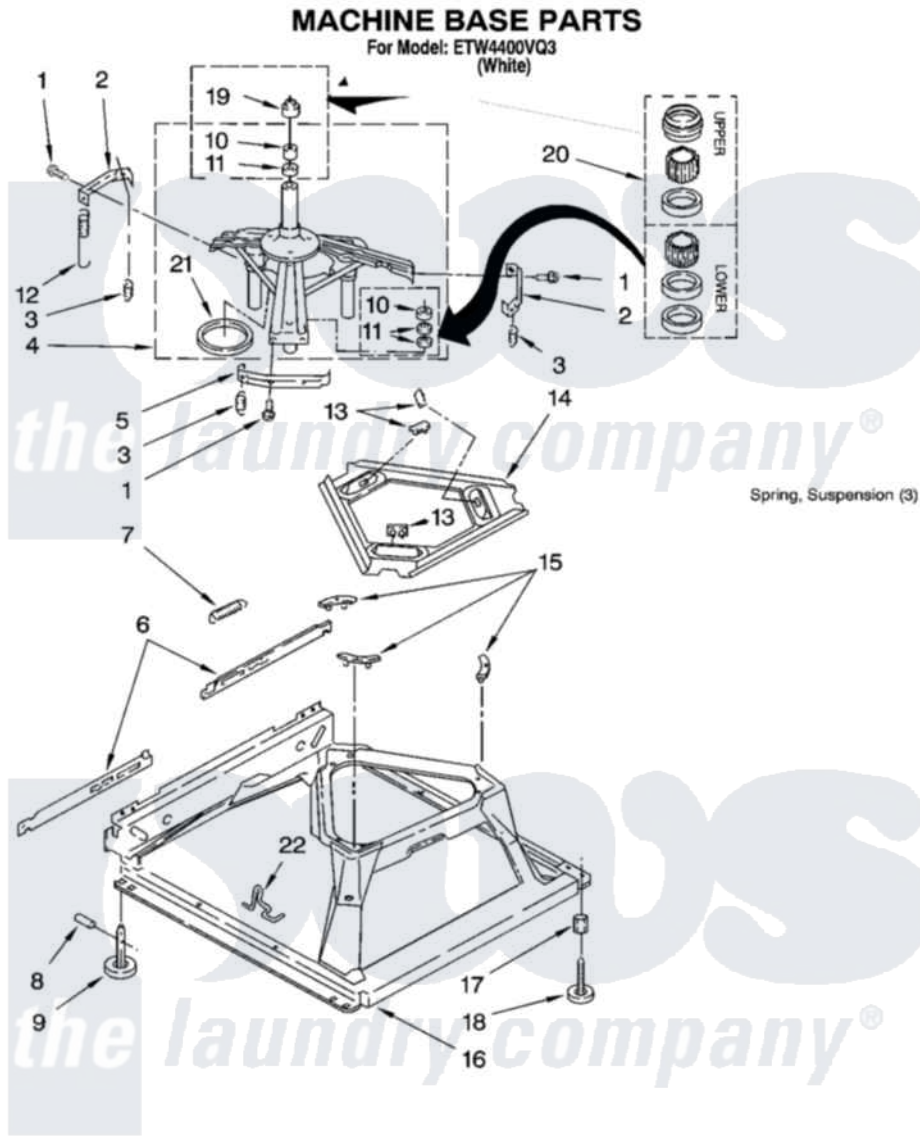

Whirlpool ETW4400VQ3 05 - MACHINE BASE PARTS

8

W10239513

Whirlpool [Residential Whirlpool ETW4400VQ3 Washer Parts](#) Parts Diagram 05 - MACHINE BASE PARTS
Click on the part number to view part

Item	Original Part Number	Replaced By	Status	Part Description
1	3400076			Screw, Bracket Mounting
2	64067			Bracket, Spring Outer
3	63907			Spring, Suspension
4	8575214	280184		Support
5	64065			Bracket, Spring Outer
6	63466			Link, Leveling Mechanism
7	62597	8316845		Spring
8	62837			Pin, Knurled
9	62596	285244		Feet-Leveling
10	8546455			Bearing, Centerpost
11	357409	359449		Seal, Agitator Shaft
12	8534035	285901		Spring
13	62568	285219		Pad
14	3946509			Plate, Suspension
15	3363660	285744		Pad
16	3946512	285771		Base

17	3359452	Nut, Lock
18	W10001130	Foot, Leveling
19	8577376	Seal, Centerpost
20	285203	Centerpost Bearing Kit
21	63134	Ring, Sound Deadening
22	W10145155	Retainer, Suspension Spring