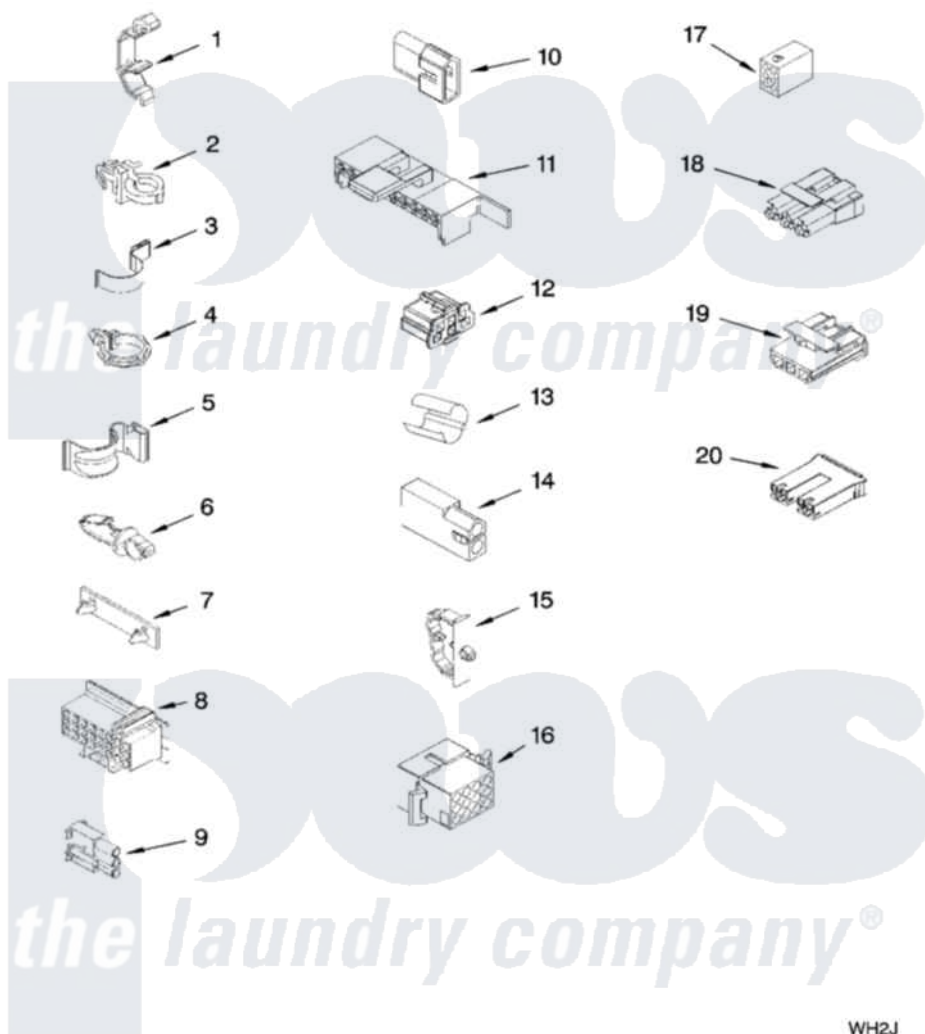

# Whirlpool ETW4400VQ3 06 - WIRING HARNESS PARTS

## WIRING HARNESS PARTS

For Model: ETW4400VQ3  
(White)

W10239513

9

WH2J

Whirlpool [Residential Whirlpool ETW4400VQ3 Washer Parts](#) Parts Diagram 06 - WIRING HARNESS PARTS  
Click on the part number to view part

Item	Original Part Number	Replaced By	Status	Part Description
1	<a href="#">3349557</a>			Retainer, Harness
2	388498		Not Available	Clip, Harness
3	3347812	<a href="#">8528351</a>		Clip
4	3352501	<a href="#">8559320</a>		Restraint, Hose
5	<a href="#">90016</a>			Clip, Pressure Switch Hose
6	3390496	<a href="#">8281256</a>		Clip, Harness
7	<a href="#">389379</a>			Retainer, Side To Feature Panel
8	<a href="#">3948614</a>			Disconnect Block
"	<a href="#">352089</a>			Timer, Block Disconnect
9	<a href="#">62889</a>			Receptacle, Terminal
10	<a href="#">353424</a>			Plug, Terminal
11	<a href="#">62505</a>			Block, Disconnect
12	<a href="#">3347243</a>			Block, Disconnect
13	<a href="#">63523</a>			Harness, Protector
14	<a href="#">717252</a>			Receptacle, Terminal
15	<a href="#">3352944</a>			Clip, Harness

16	3390423		Not Available	Block, Disconnect (12-Way) (Timer) (Use Term. 94613)
17	3347730		Not Available	Receptacle, (6-Way) (Use Term. 94613)
18	3948617	<a href="#">2172937</a>		Connector
19	<a href="#">3360056</a>			Connector
20	<a href="#">3354925</a>			Block, Connector
"	<a href="#">3354926</a>			Block, Connector