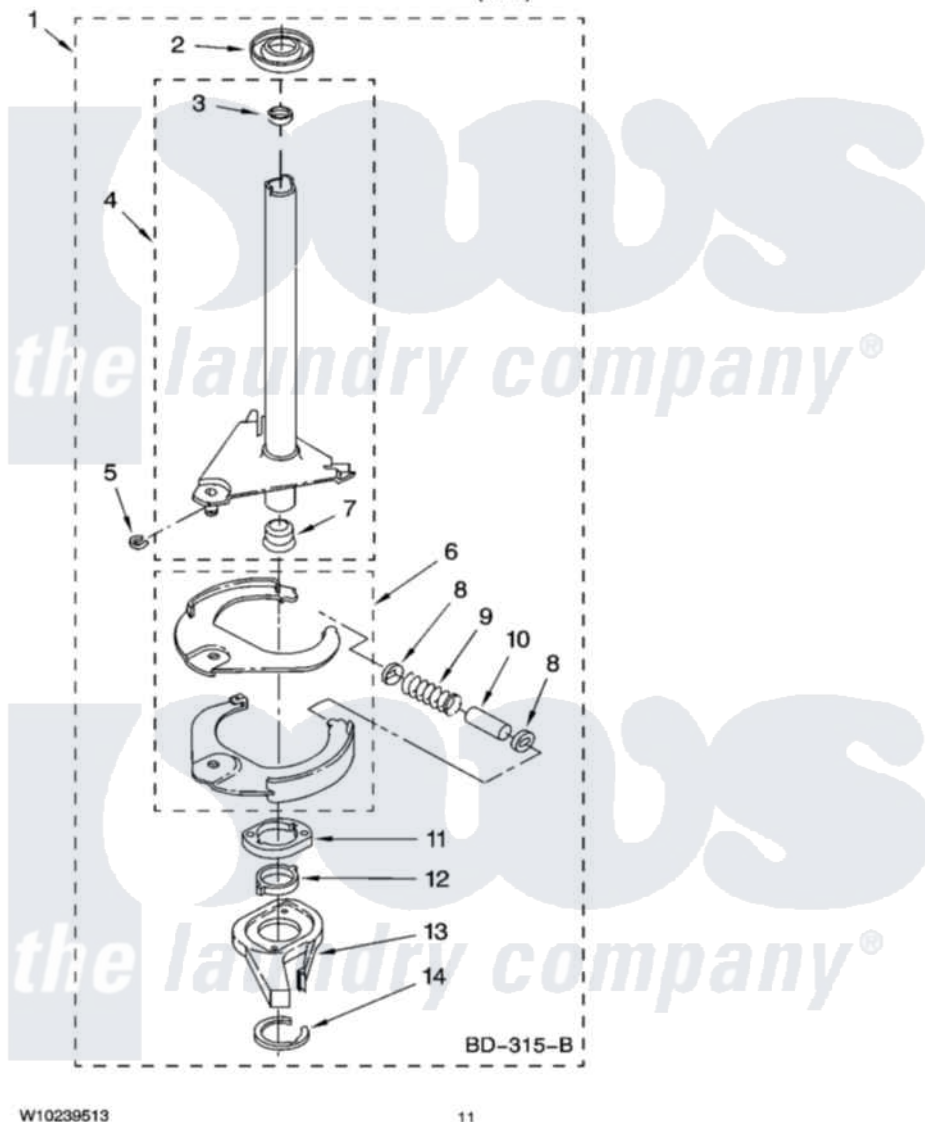

Whirlpool ETW4400VQ3 07 - BRAKE AND DRIVE TUBE PARTS

BRAKE AND DRIVE TUBE PARTS

For Model: ETW4400VQ3
(White)

W10239513

11

Whirlpool Residential Whirlpool ETW4400VQ3 Washer Parts Parts Diagram 07 - BRAKE AND DRIVE TUBE PARTS

Click on the part number to view part

Item	Original Part Number	Replaced By	Status	Part Description
1	388952	285792		Basketdrive
2	62658			Ring, Thrust
3	356427			Seal, Spin Pinion
4	64027	64208		Tube-Spin
5	64035	W10083190		Ring, Retaining
6	64232	285438		Shoe-Brake
7	62703	8546462		"T" Bearing, Spin Tube
8	3353956	285658		Sleeve
9	387806		Not Available	Spring, Brake
10	3355360	285658		Sleeve
11	661516	8546461		Cam, Brake Release
12	63022			Sleeve, Cam
13	64194	285790		Lining
14	90368	W10083200		Ring, Retaining
	BLANK		Not Available	Following Parts Not Illustrated
"	285208			Lubricant