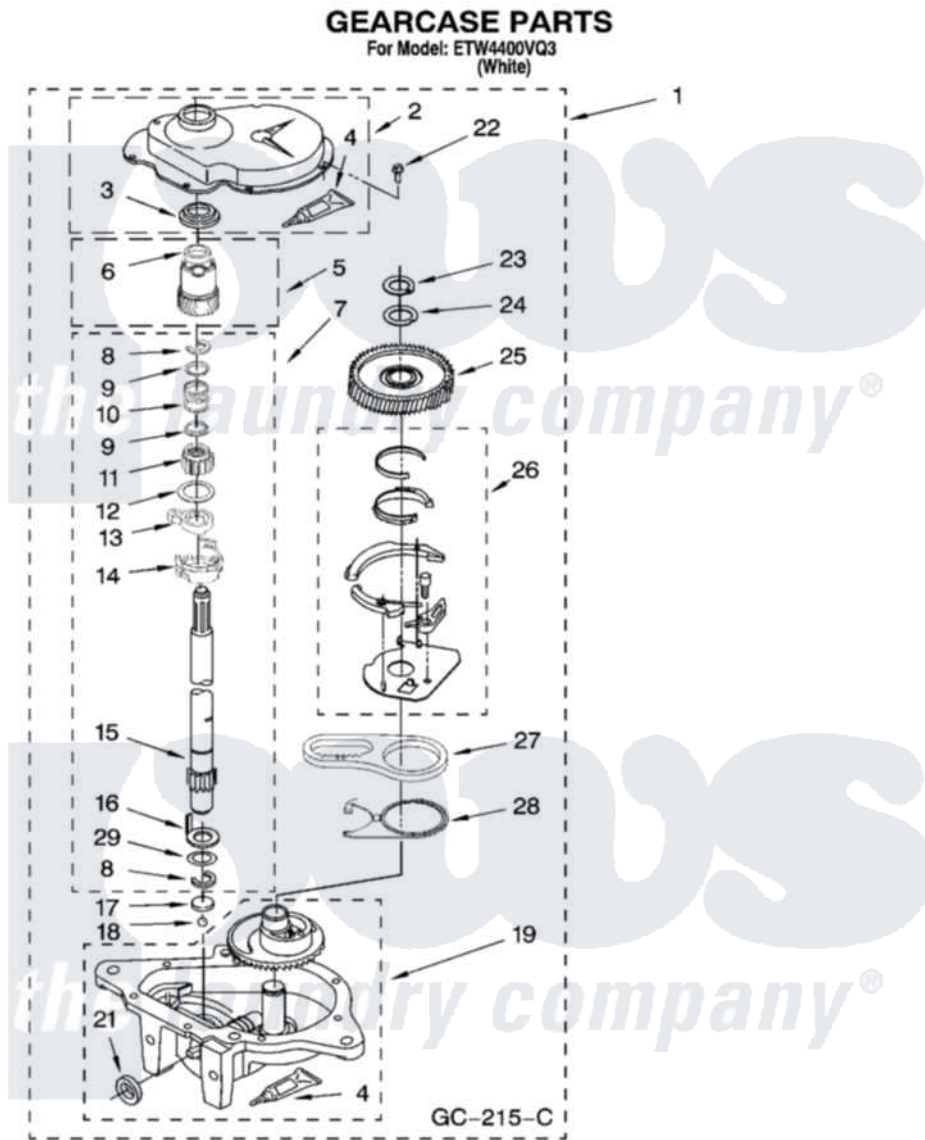

Whirlpool ETW4400VQ3 08 - GEARCASE PARTS, OPTIONAL PARTS (NOT INCLUDED)

12

W10239513

Whirlpool Residential Whirlpool ETW4400VQ3 Washer Parts Parts Diagram 08 - GEARCASE PARTS, OPTIONAL PARTS (NOT INCLUDED)

Click on the part number to view part

Item	Original Part Number	Replaced By	Status	Part Description
1	3360630	3360629		Gearcase
2	285202			Cover, Gearcase
3	3349985			Seal, Gearcase Cover
4	285195			Sealer Sealer, Gasket
5	63320	285362		Gear and Pinion
6	356427			Seal, Spin Pinion
7	389387			Shaft, Agitator
8	90369		Not Available	Ring, Retaining (2)
9	62677			Retainer, Spring
10	62676			Spring, Agitator
11	63273	285509		Shaft, Agitator
12	62619			Washer, Agitator Gear
13	62580	285206		Cam-Agitator
14	62581	285206		Cam-Agitator
15	285509			Shaft, Agitator