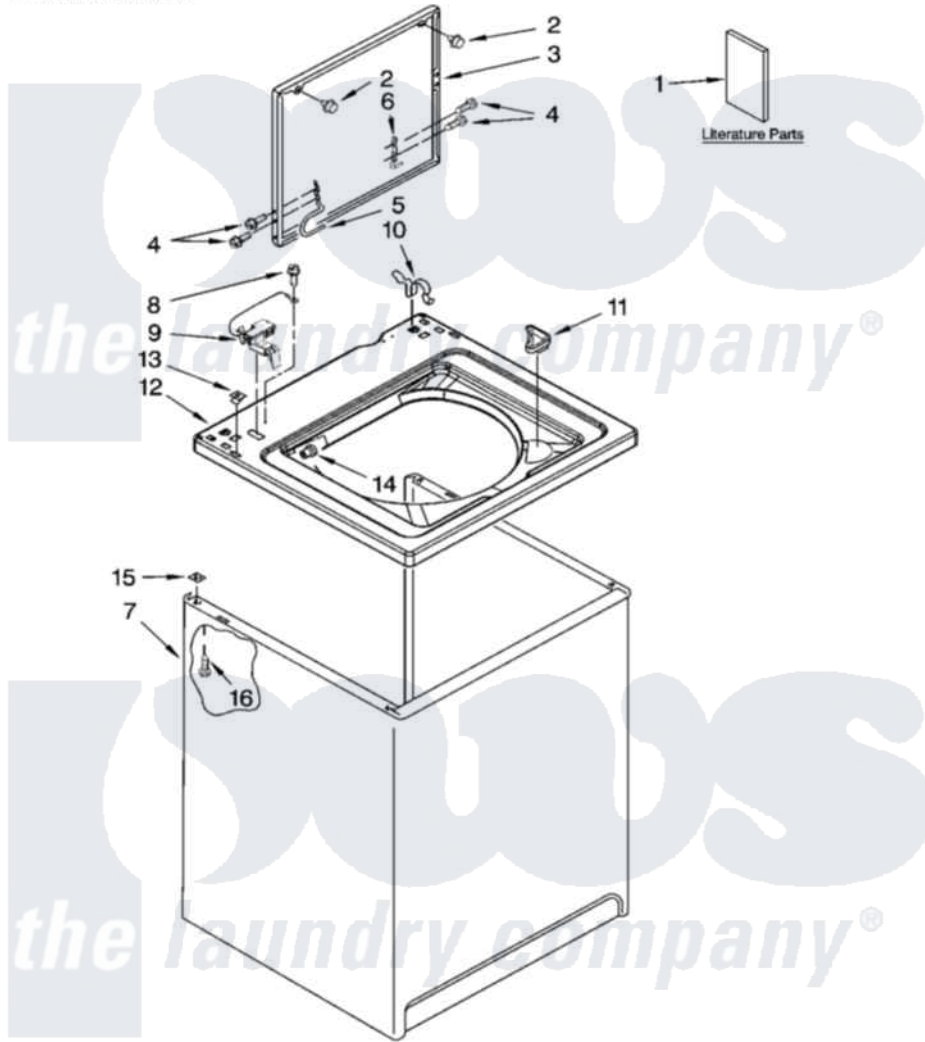

# Whirlpool ETW4400WQ0 01 - TOP AND CABINET PARTS

## TOP AND CABINET PARTS

For Model: ETW4400WQ0  
(White)

AUTOMATIC  
WASHER

1-09 Litho in U.S.A. (drd) (psw)

1

Part No. W10246360 Rev. A

Whirlpool Residential Whirlpool ETW4400WQ0 Washer Parts Parts Diagram 01 - TOP AND CABINET PARTS

[Click on the part number to view part](#)

Item	Original Part Number	Replaced By	Status	Part Description
1	W10200331		Not Available	Installation Instructions (English/French)
"	W10200662		Not Available	Installation Instructions (Spanish)
"	W10150642		Not Available	Feature Sheet (English/French)
"	W10150643		Not Available	Feature Sheet (Spanish)
"	W10200843		Not Available	Use & Care Guide (English/French)
"	W10200844		Not Available	Use & Care Guide (Spanish)
"	W10062895		Not Available	Energy Guide
"	W10199994		Not Available	Wiring Diagram
2	<a href="#">9724509</a>			Bumper, Lid
3	8541774	<a href="#">W10193857</a>		Lid
4	<a href="#">W10119828</a>			Screw, Lid Hinge Mounting
5	<a href="#">W10225135</a>			Hinge, Lid
6	<a href="#">91770</a>			Hinge, Lid
7	<a href="#">63424</a>			Cabinet

8	<a href="#">3351614</a>	Screw, Gearcase Cover Mounting
9	<a href="#">8318084</a>	Switch, Lid
10	<a href="#">62780</a>	Clip, Top And Cabinet And Rear Panel
11	<a href="#">3362952</a>	Dispenser, Bleach
12	<a href="#">8318064</a>	Top
13	<a href="#">357213</a>	Nut, Push-In
14	<a href="#">21258</a>	Bearing, Lid Hinge
15	62750	Spacer, Cabinet To Top (4)
16	<a href="#">3390631</a>	Screw, 10-16 X 3/8