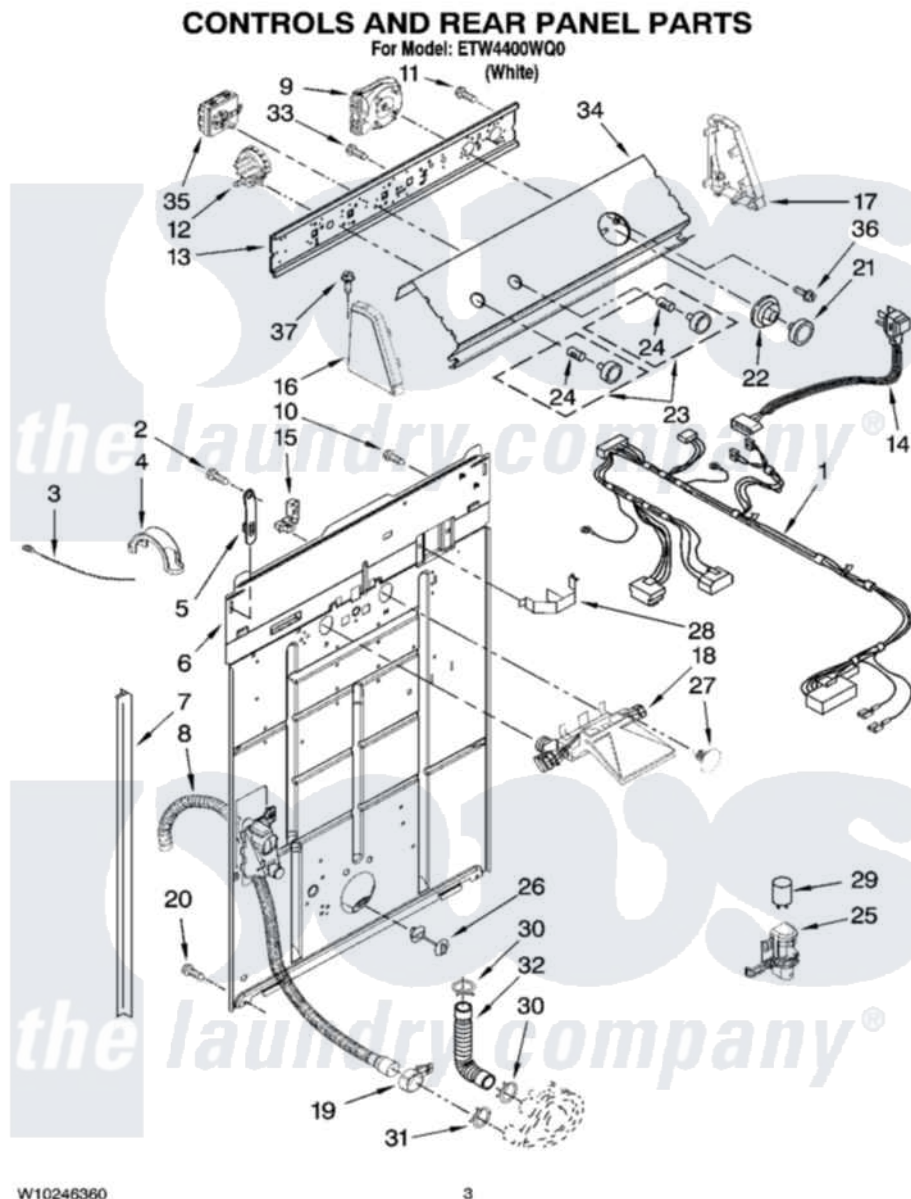

# Whirlpool ETW4400WQ0 02 - CONTROLS AND REAR PANEL PARTS

W10246360

3

Whirlpool Residential Whirlpool ETW4400WQ0 Washer Parts Parts Diagram 02 - CONTROLS AND REAR PANEL PARTS

[Click on the part number to view part](#)

Item	Original Part Number	Replaced By	Status	Part Description
1	W10206345	<a href="#">W10307145</a>		Harness Wiring
2	<a href="#">9740848</a>			Screw, Mixing Valve Mounting
3	3347868	<a href="#">W10339879</a>		Tie, Cable
4	<a href="#">8577378</a>			U-Bend, Drain Hose
5	<a href="#">8568314</a>			Strap, Console
6	<a href="#">W10194450</a>			Panel, Rear
7	<a href="#">62747</a>			Pad, Rear Panel
8	<a href="#">W10189267</a>			Drain Hose Assembly
9	<a href="#">W10199989</a>			Timer, Control
10	<a href="#">3351614</a>			Screw, Gearcase Cover Mounting
11	<a href="#">90767</a>			Screw, 8A X 3/8 HeX Washer Head Tapping
12	8577844	<a href="#">W10339251</a>		Switch-WL
13	<a href="#">3948608</a>			Bracket, Control
14	8578842	<a href="#">285800</a>		Cord-Power