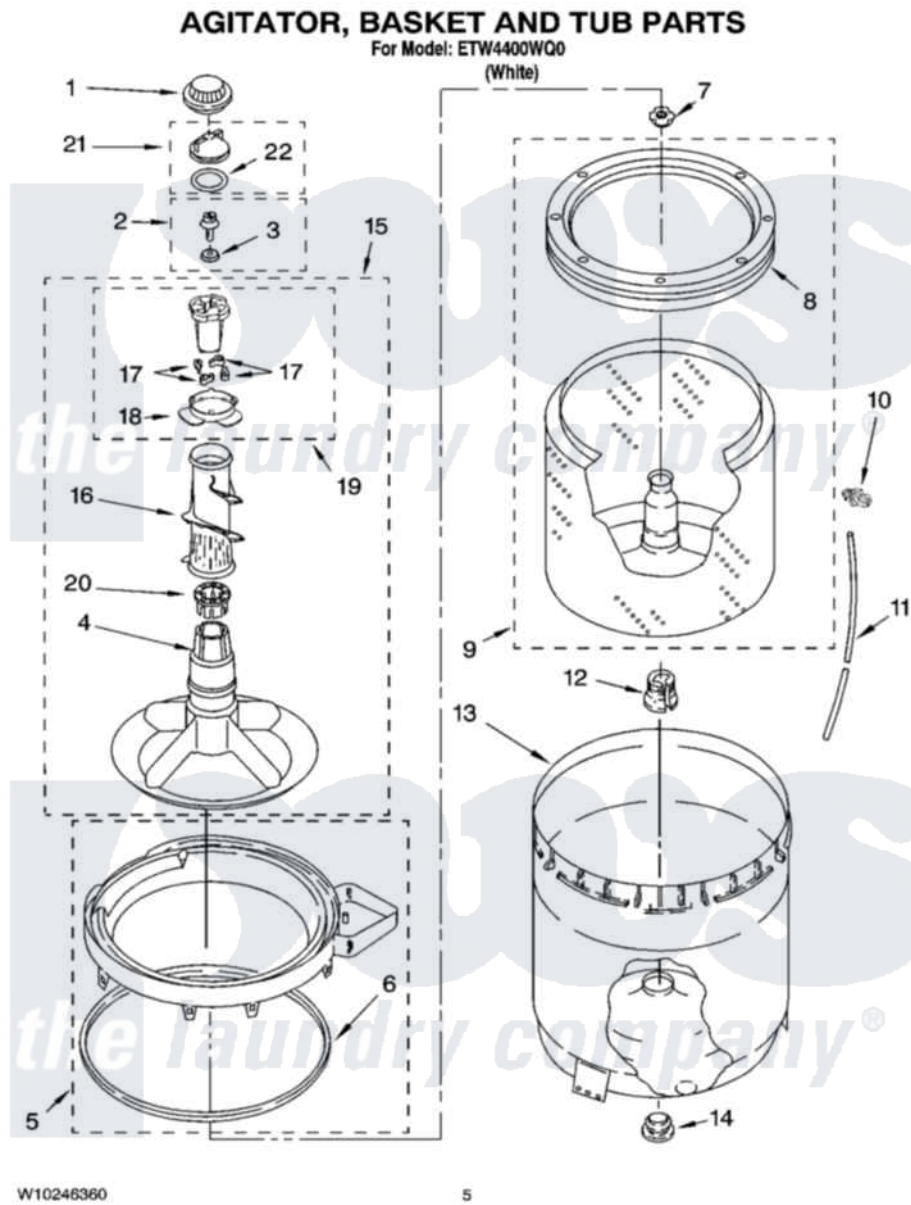

Whirlpool ETW4400WQ0 03 - AGITATOR, BASKET AND TUB PARTS

Whirlpool Residential Whirlpool ETW4400WQ0 Washer Parts Parts Diagram 03 - AGITATOR, BASKET AND TUB PARTS

[Click on the part number to view part](#)

Item	Original Part Number	Replaced By	Status	Part Description
1	3355758			Cap, Agitator
2	358237			Screw And Washer
3	3949550			Washer
4	3347288			Agitator
5	8528150	W10445870		Ring-Tub
6	3976308			Gasket, Tub Ring
7	21366			Nut, Spanner
8	387240			Ring, Balance
9	8526017	W10389329		Clothes Container, Assembly
10	2219077			Clip, Pressure Switch Hose
11	3347780	353244		Hose, Pressure Switch
12	389140			Tub Block, Basket Drive
13	63849			Strain Relief, Power Cord
14	383727			Gasket, Centerpodt
15	3348117	285565		Agitator
16	3348752			Mover, Clothes