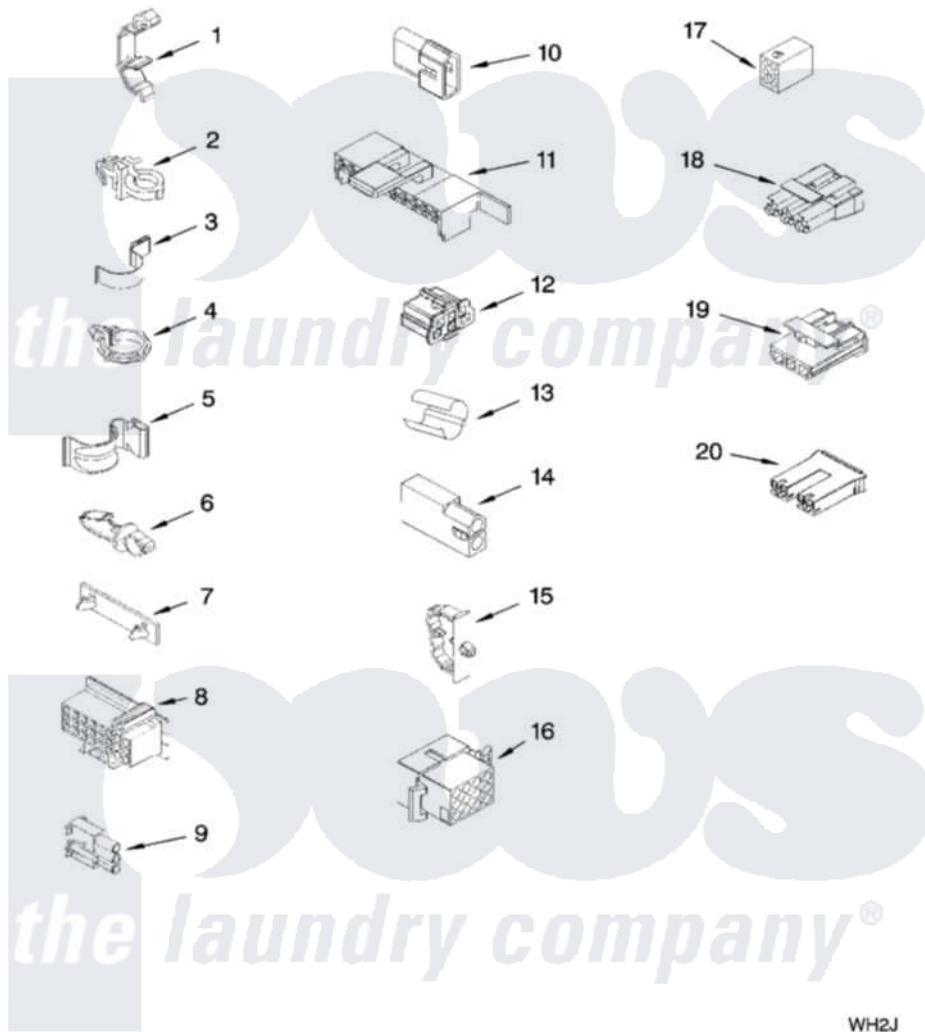

# Whirlpool ETW4400WQ0 06 - WIRING HARNESS PARTS

## WIRING HARNESS PARTS

For Model: ETW4400WQ0  
(White)

W10246360

9

WH2J

Whirlpool [Residential Whirlpool ETW4400WQ0 Washer Parts](#) Parts Diagram 06 - WIRING HARNESS PARTS  
Click on the part number to view part

Item	Original Part Number	Replaced By	Status	Part Description
1	<a href="#">3349557</a>			Retainer, Harness
2	388498		Not Available	Clip, Harness
3	3347812	<a href="#">8528351</a>		Clip
4	3352501	<a href="#">8559320</a>		Restraint, Hose
5	<a href="#">90016</a>			Clip, Pressure Switch Hose
6	3390496	<a href="#">8281256</a>		Clip, Harness
7	<a href="#">389379</a>			Retainer, Side To Feature Panel
8	<a href="#">3948614</a>			Disconnect Block
"	<a href="#">352089</a>			Timer, Block Disconnect
9	<a href="#">62889</a>			Receptacle, Terminal
10	<a href="#">353424</a>			Plug, Terminal
11	<a href="#">62505</a>			Block, Disconnect
12	<a href="#">3347243</a>			Block, Disconnect
13	<a href="#">63523</a>			Harness, Protector
14	<a href="#">717252</a>			Receptacle, Terminal
15	<a href="#">3352944</a>			Clip, Harness

16	3390423		Not Available	Block, Disconnect (12-Way) (Timer) (Use Term. 94613)
17	3347730		Not Available	Receptacle, (6-Way) (Use Term. 94613)
18	3948617	<a href="#">2172937</a>		Connector
19	<a href="#">3360056</a>			Connector
20	<a href="#">3354925</a>			Block, Connector
"	<a href="#">3354926</a>			Block, Connector