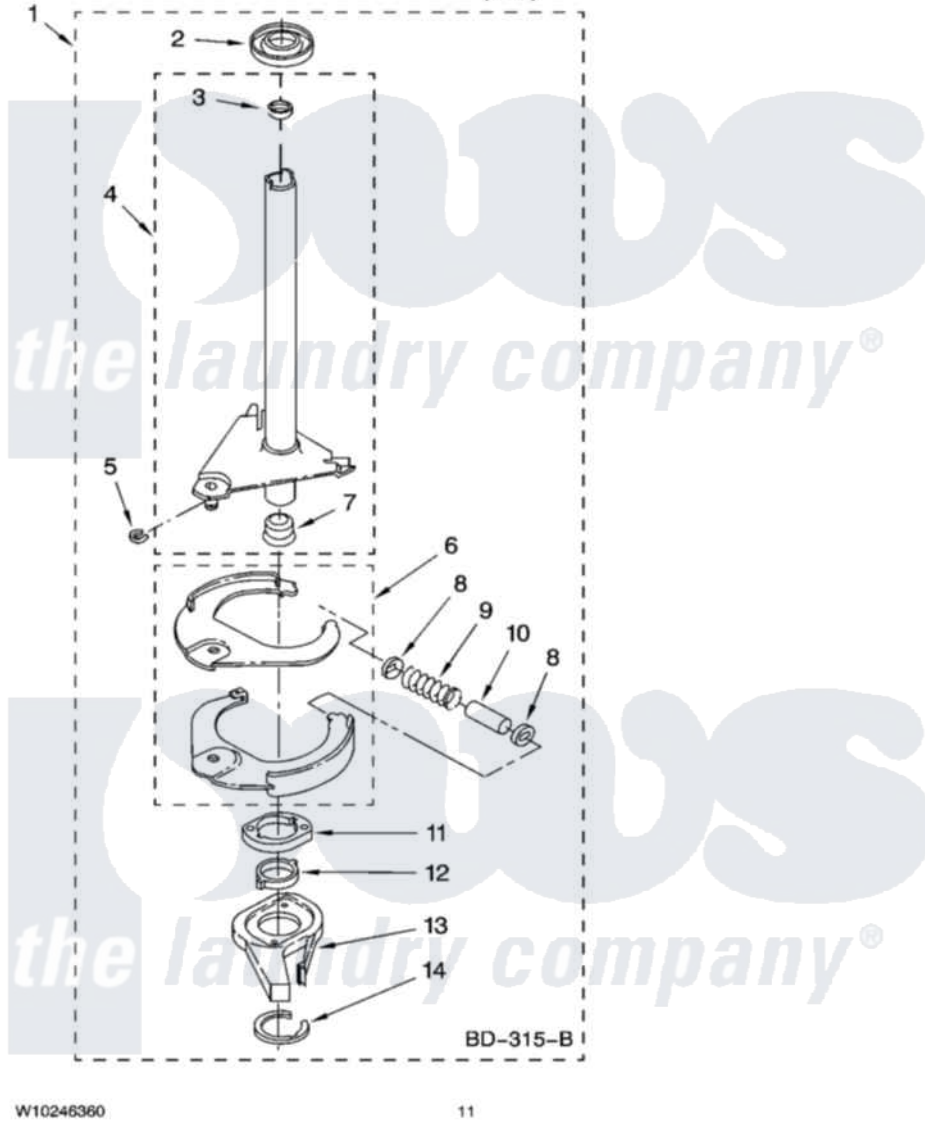

# Whirlpool ETW4400WQ0 07 - BRAKE AND DRIVE TUBE PARTS

## BRAKE AND DRIVE TUBE PARTS

For Model: ETW4400WQ0  
(White)

W10246360

11

Whirlpool Residential Whirlpool ETW4400WQ0 Washer Parts Parts Diagram 07 - BRAKE AND DRIVE TUBE PARTS  
Click on the part number to view part

Item	Original Part Number	Replaced By	Status	Part Description
1	388952	<a href="#">285792</a>		Basketdrive
2	<a href="#">62658</a>			Ring, Thrust
3	<a href="#">356427</a>			Seal, Spin Pinion
4	64027	<a href="#">64208</a>		Tube-Spin
5	64035	<a href="#">W10083190</a>		Ring, Retaining
6	64232	<a href="#">285438</a>		Shoe-Brake
7	62703	<a href="#">8546462</a>		"T" Bearing, Spin Tube
8	3353956	<a href="#">285658</a>		Sleeve
9	387806		Not Available	Spring, Brake
10	3355360	<a href="#">285658</a>		Sleeve
11	661516	<a href="#">8546461</a>		Cam, Brake Release
12	<a href="#">63022</a>			Sleeve, Cam
13	64194	<a href="#">285790</a>		Lining
14	90368	<a href="#">W10083200</a>		Ring, Retaining
	BLANK		Not Available	Following Parts Not Illustrated
"	<a href="#">285208</a>			Lubricant